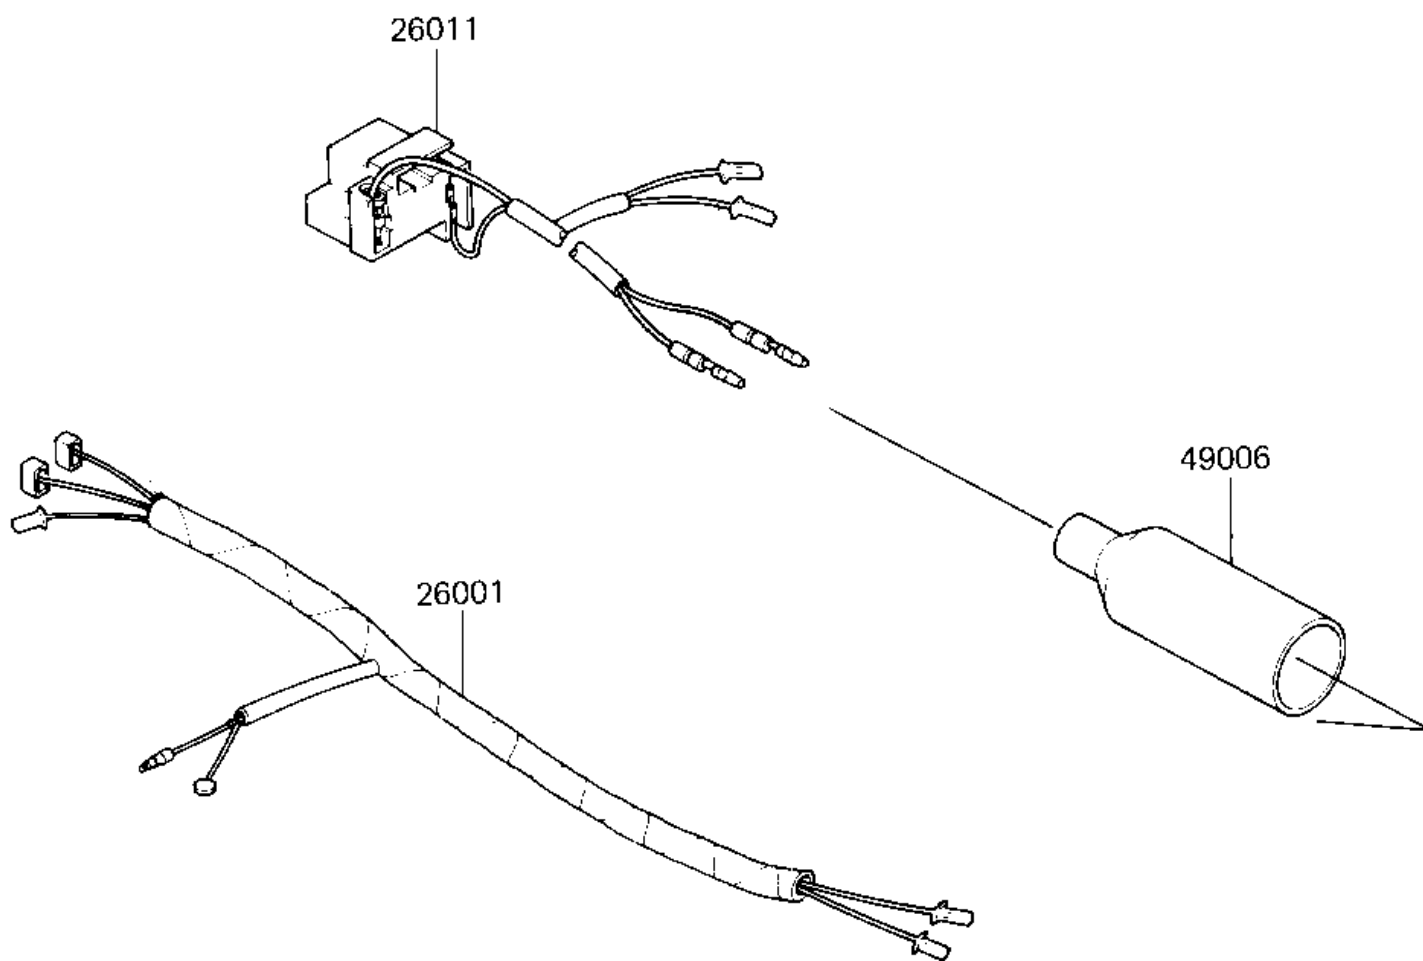

1985 Tecate PARTS DIAGRAM

CHASSIS ELECTRICAL EQUIPMENT ('85 A2)

F2760-0327

1985 Tecate PARTS LIST

CHASSIS ELECTRICAL EQUIPMENT ('85 A2)

ITEM NAME	PART NUMBER	QUANTITY
HARNESS,MAIN (Ref # 26001)	26001-1697	1
WIRE-LEAD,HEAD LAMP (Ref # 26011)	26011-4011	1
BOOT,HARNESS (Ref # 49006)	49006-4007	1