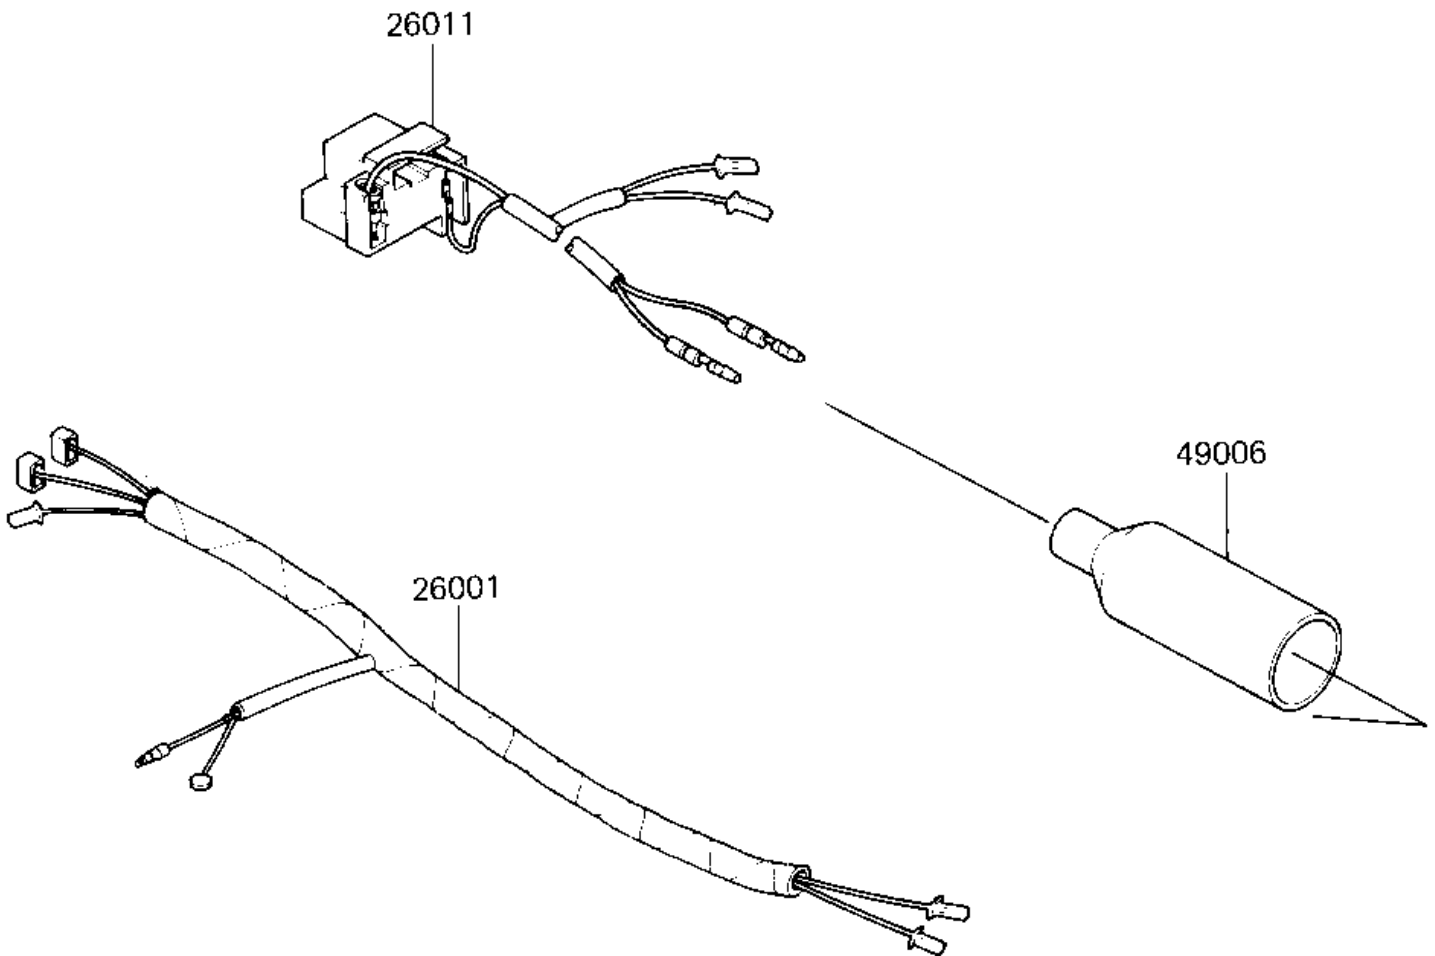

1985 Tecate PARTS DIAGRAM

CHASSIS ELECTRICAL EQUIPMENT ('85 A2)

F2760-0327

1985 Tecate PARTS LIST

CHASSIS ELECTRICAL EQUIPMENT ('85 A2)

ITEM NAME	PART NUMBER	QUANTITY
HARNESS,MAIN (Ref # 26001)	26001-1697	1
WIRE-LEAD,HEAD LAMP (Ref # 26011)	26011-4011	1
BOOT,HARNESS (Ref # 49006)	49006-4007	1