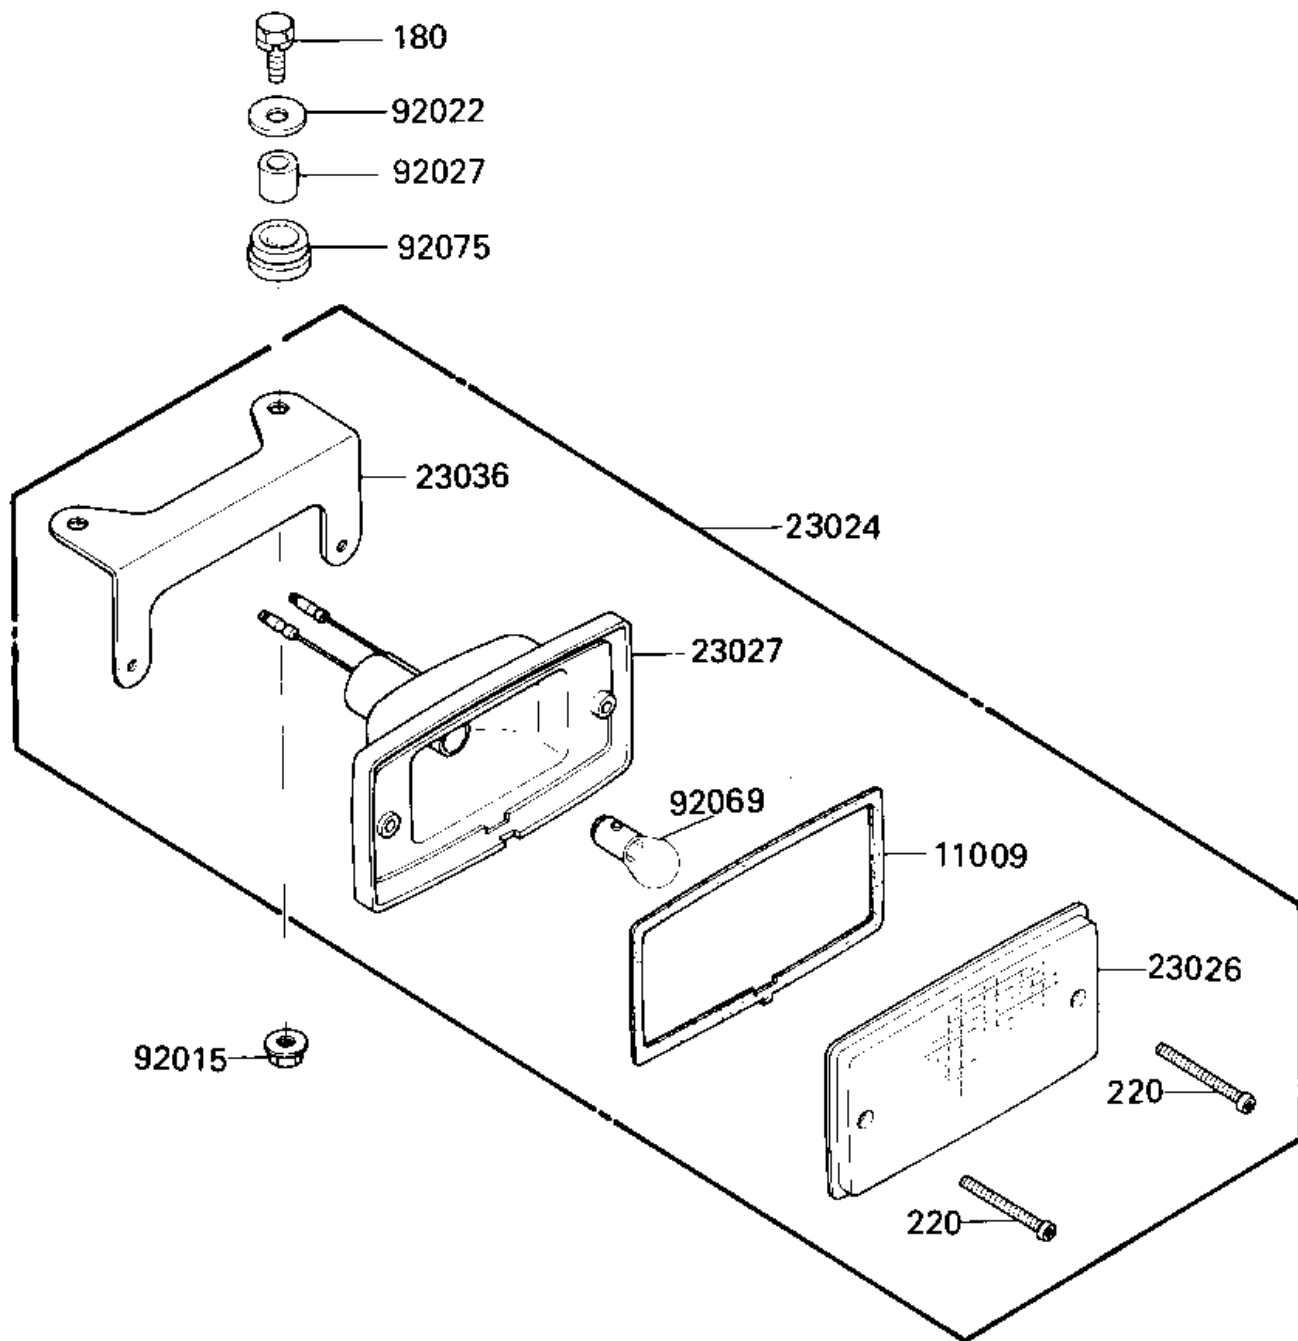

## 1985 Tecate PARTS DIAGRAM

TAILLIGHT ('85 A2)

F2720-0201

## 1985 Tecate PARTS LIST

TAILLIGHT ('85 A2)

ITEM NAME	PART NUMBER	QUANTITY
GASKET (Ref # 11009)	11009-4004	1
LAMP-ASSY-TAIL (Ref # 23024)	23024-4002	1
LENS,TAIL LAMP (Ref # 23026)	23026-4003	1
BODY-COMP-TAIL LAMP (Ref # 23027)	23027-4001	1
BRACKET-TAIL LAMP (Ref # 23036)	23036-4004	1
NUT-6MM (Ref # 92015)	92015-1078	1
WASHER SHOCK DAMPER (Ref # 92022)	42046-008	1
COLLAR 6.8X10X14.5 (Ref # 92027)	92027-156	1
BULB,12V 4CP (Ref # 92069)	92069-1012	1
DAMPER RUBBER (Ref # 92075)	92075-1035	1
BOLT-UPSET-WS,6X25 (Ref # 180)	180B0625	1
SCREW-PAN-CROS (Ref # 220)	220B0420	1