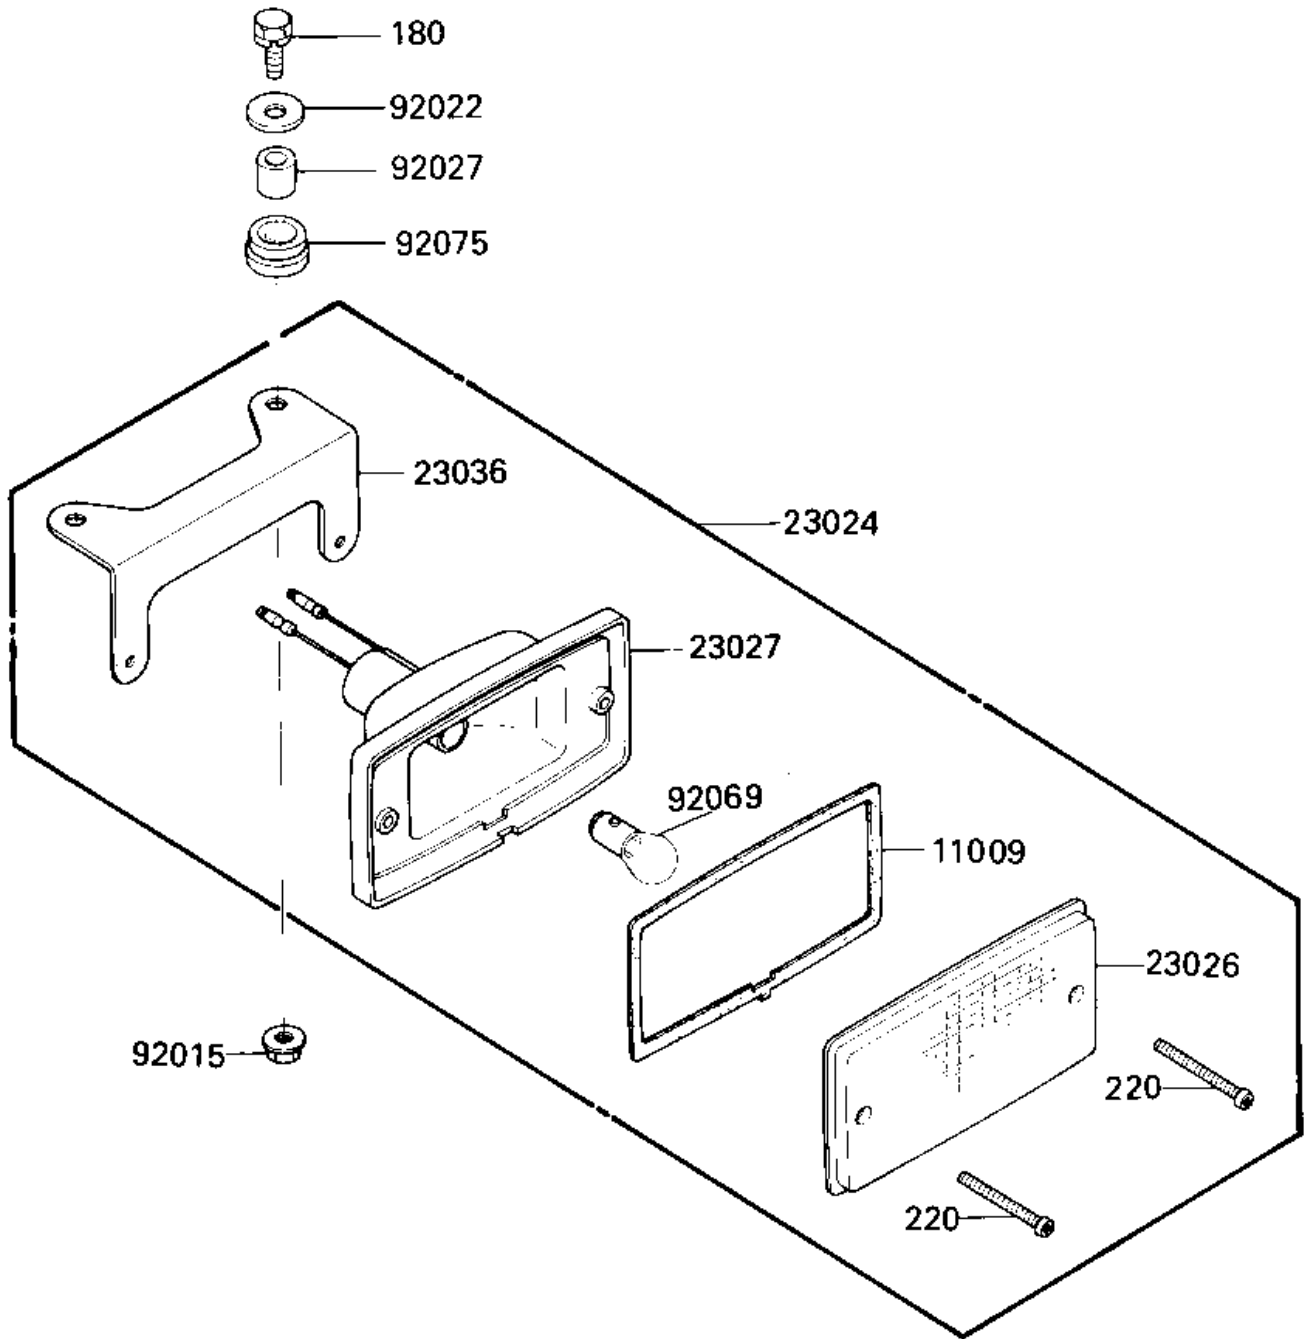

1985 Tecate PARTS DIAGRAM

TAILLIGHT ('85 A2)

F2720-0201

1985 Tecate PARTS LIST

TAILLIGHT ('85 A2)

ITEM NAME	PART NUMBER	QUANTITY
GASKET (Ref # 11009)	11009-4004	1
LAMP-ASSY-TAIL (Ref # 23024)	23024-4002	1
LENS,TAIL LAMP (Ref # 23026)	23026-4003	1
BODY-COMP-TAIL LAMP (Ref # 23027)	23027-4001	1
BRACKET-TAIL LAMP (Ref # 23036)	23036-4004	1
NUT-6MM (Ref # 92015)	92015-1078	2
WASHER SHOCK DAMPER (Ref # 92022)	42046-008	2
COLLAR 6.8X10X14.5 (Ref # 92027)	92027-156	2
BULB,12V 4CP (Ref # 92069)	92069-1012	1
DAMPER RUBBER (Ref # 92075)	92075-1035	2
BOLT-UPSET-WS,6X25 (Ref # 180)	180B0625	2
SCREW-PAN-CROS (Ref # 220)	220B0420	2