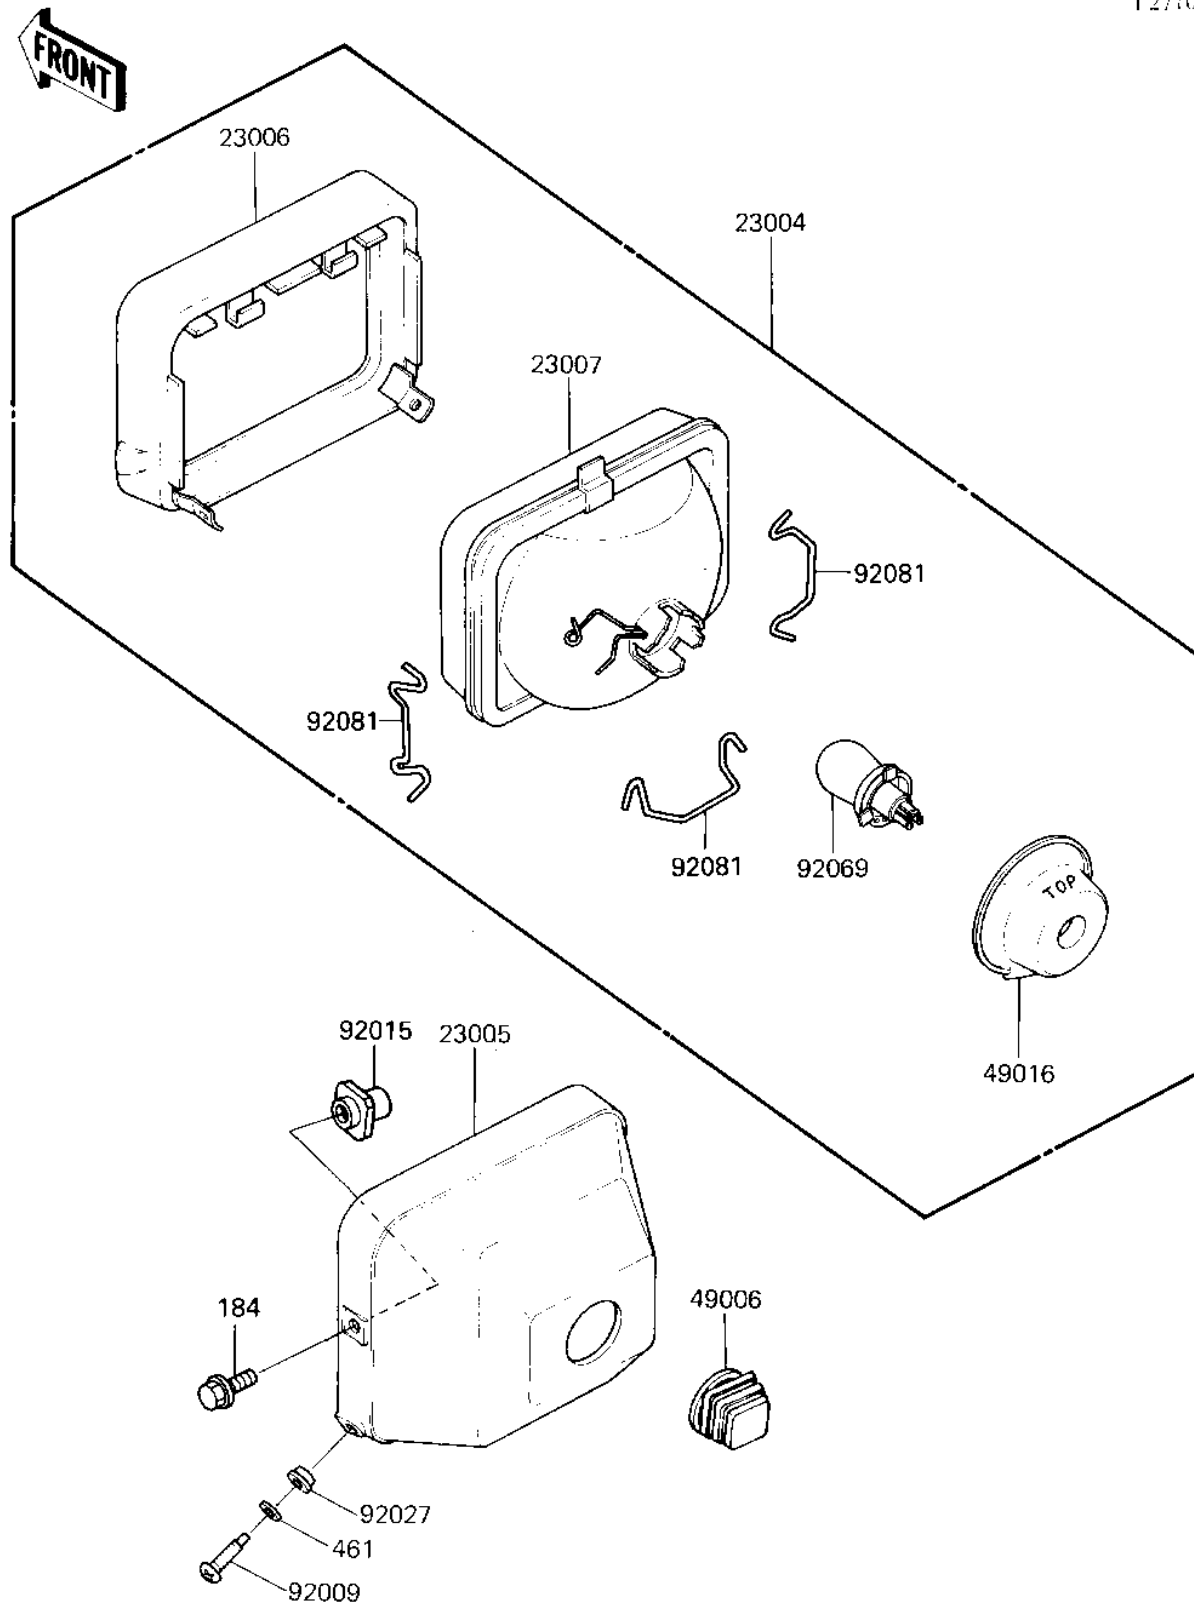

1985 Tecate PARTS DIAGRAM

HEADLIGHT ('85 A2)

F2710-0204

1985 Tecate PARTS LIST

HEADLIGHT ('85 A2)

ITEM NAME	PART NUMBER	QUANTITY
LAMP-HEAD (Ref # 23004)	23004-1184	1
BODY-COMP-HEAD LAMP,B (Ref # 23005)	23005-4007	1
RIM-LAMP (Ref # 23006)	23006-1012	1
LENS-COMP,HEAD LAMP (Ref # 23007)	23007-1124	1
BOOT,HEAD LAMP BODY (Ref # 49006)	49006-1172	1
COVER-SEAL,HEAD LAMP (Ref # 49016)	49016-1046	1
SCREW,5X16 (Ref # 92009)	92009-1693	1
NUT,INSERT,8MM (Ref # 92015)	92015-4023	1
COLLAR,HEAD LAMP,BLAC (Ref # 92027)	92027-1503	1
BULB,HEAD LAMP (Ref # 92069)	92069-4005	1
SPRING,HEAD LAMP (Ref # 92081)	92081-1840	1
BOLT-UPSET-WP-SMALL (Ref # 184)	184B0814	1
WASHER-SPRING,5MM,BLA (Ref # 461)	461K0500	1