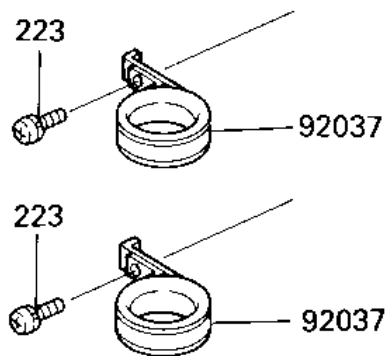

1985 Tecate PARTS DIAGRAM

CABLES ('85 A2)

F2540 0277

1985 Tecate PARTS LIST

CABLES ('85 A2)

ITEM NAME	PART NUMBER	QUANTITY
CABLE-CLUTCH (Ref # 54011)	54011-1112	1
CABLE-THROTTLE (Ref # 54012)	54012-4006	1
CLAMP (Ref # 92037)	92037-4013	1
SCREW-PAN-WS-CROS (Ref # 223)	223B0614	1