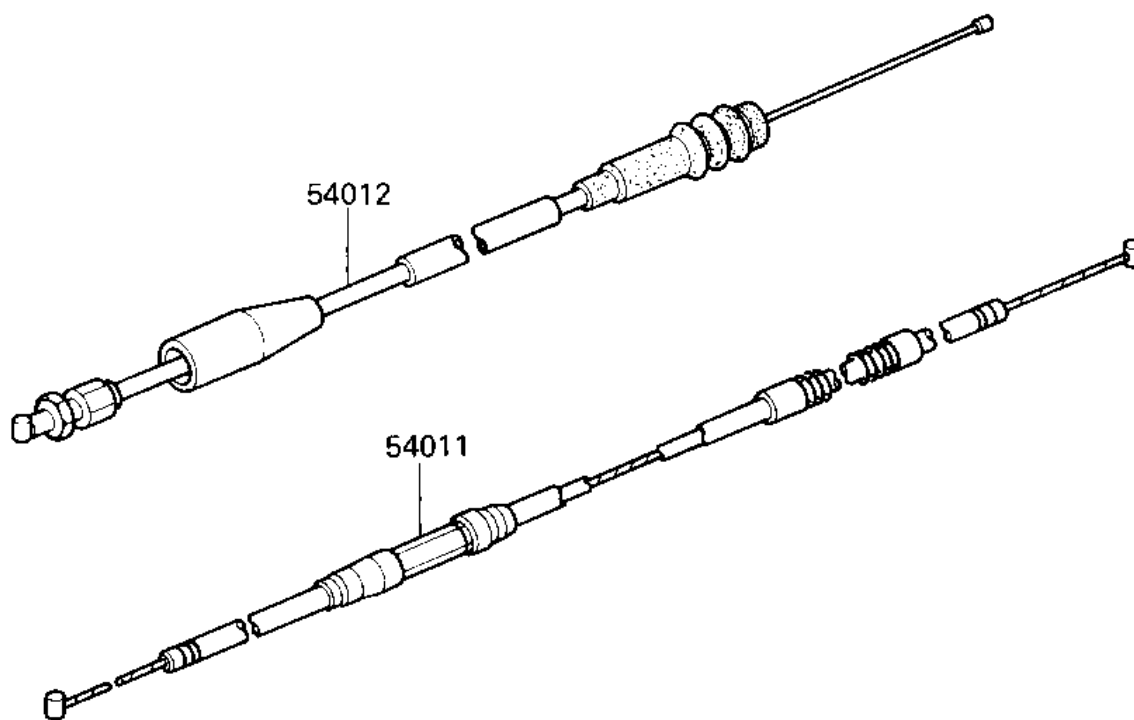

1985 Tecate PARTS DIAGRAM

CABLES ('85 A2)

F2540 0277

1985 Tecate PARTS LIST

CABLES ('85 A2)

ITEM NAME	PART NUMBER	QUANTITY
CABLE-CLUTCH (Ref # 54011)	54011-1112	1
CABLE-THROTTLE (Ref # 54012)	54012-4006	1
CLAMP (Ref # 92037)	92037-4013	1
SCREW-PAN-WS-CROS (Ref # 223)	223B0614	1