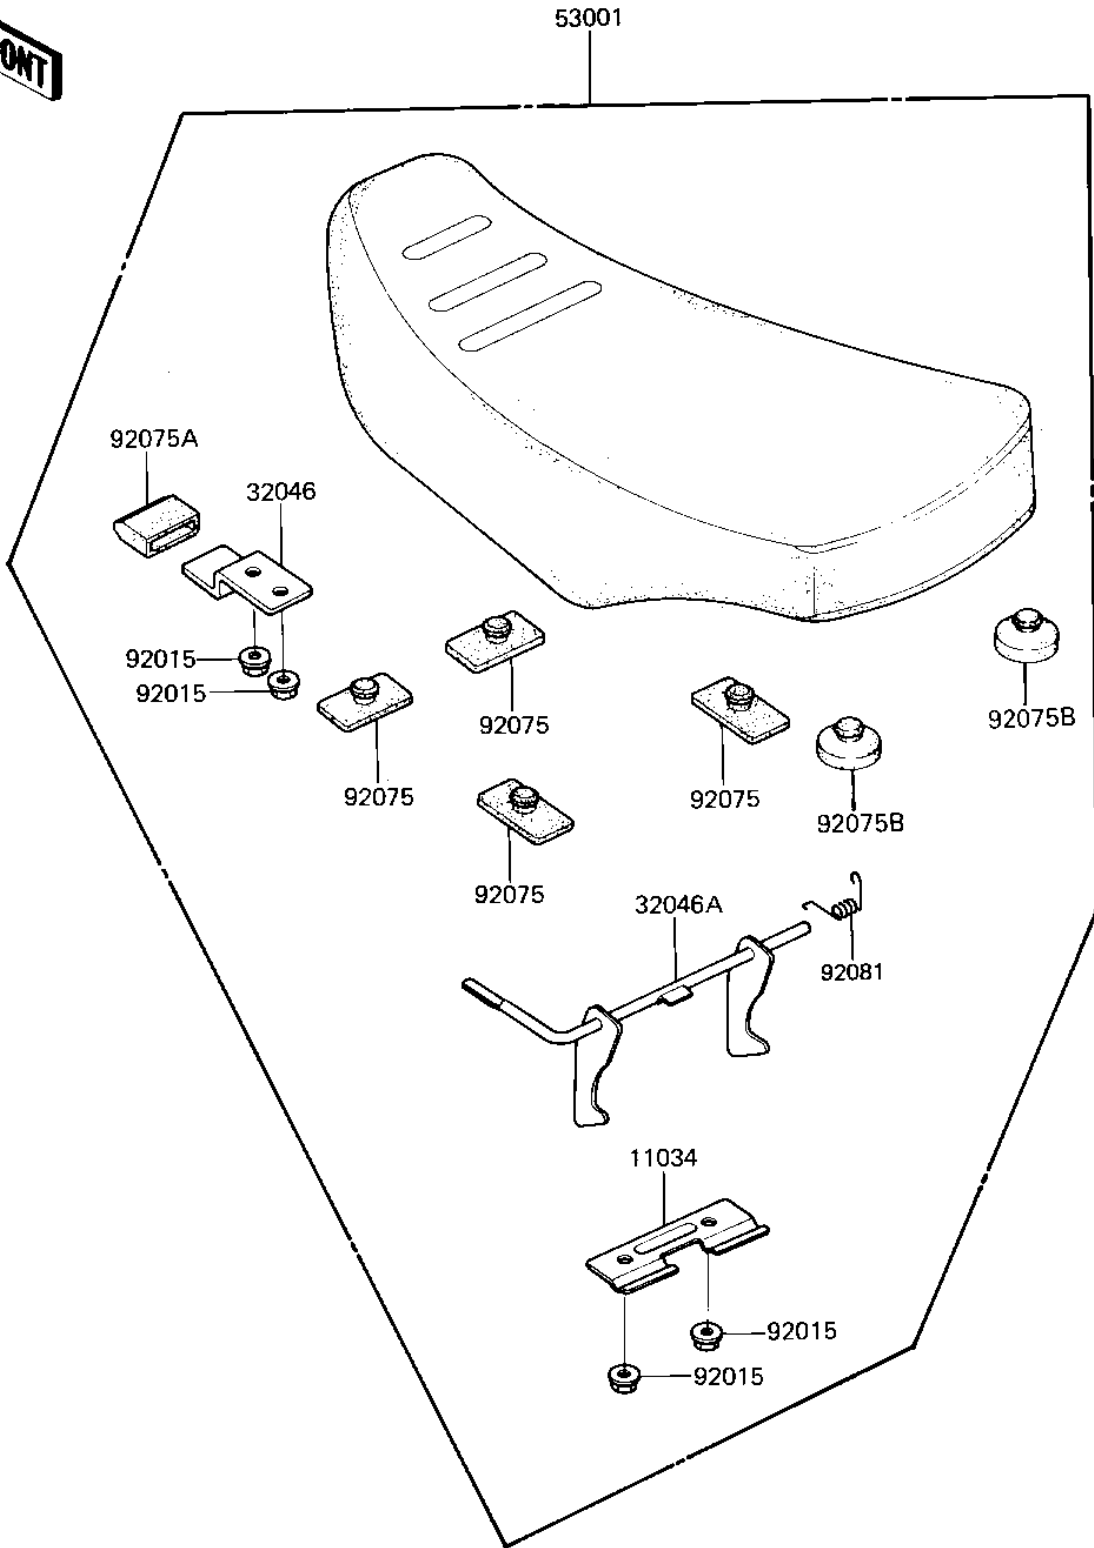

1985 Tecate PARTS DIAGRAM

SEAT ('85 A2)

FIG. 19 12/90

1985 Tecate PARTS LIST

SEAT (85 A2)

ITEM NAME	PART NUMBER	QUANTITY
BRACKET,SEAT (Ref # 11034)	11034-4048	1
BRACKET-SEAT (Ref # 32046)	32046-1225	1
BRACKET,SEAT (Ref # 32046A)	32046-4021	1
SEAT-ASSY,DUAL (Ref # 53001)	53001-1395	1
NUT-6MM (Ref # 92015)	92015-1078	4
DAMPER RUBBER,SEAT (Ref # 92075)	92075-1054	4
DAMPER RUBBER,SEAT (Ref # 92075A)	92075-219	1
DAMPER RUBBER (Ref # 92075B)	92075-281	2
SPRING (Ref # 92081)	92081-4017	1