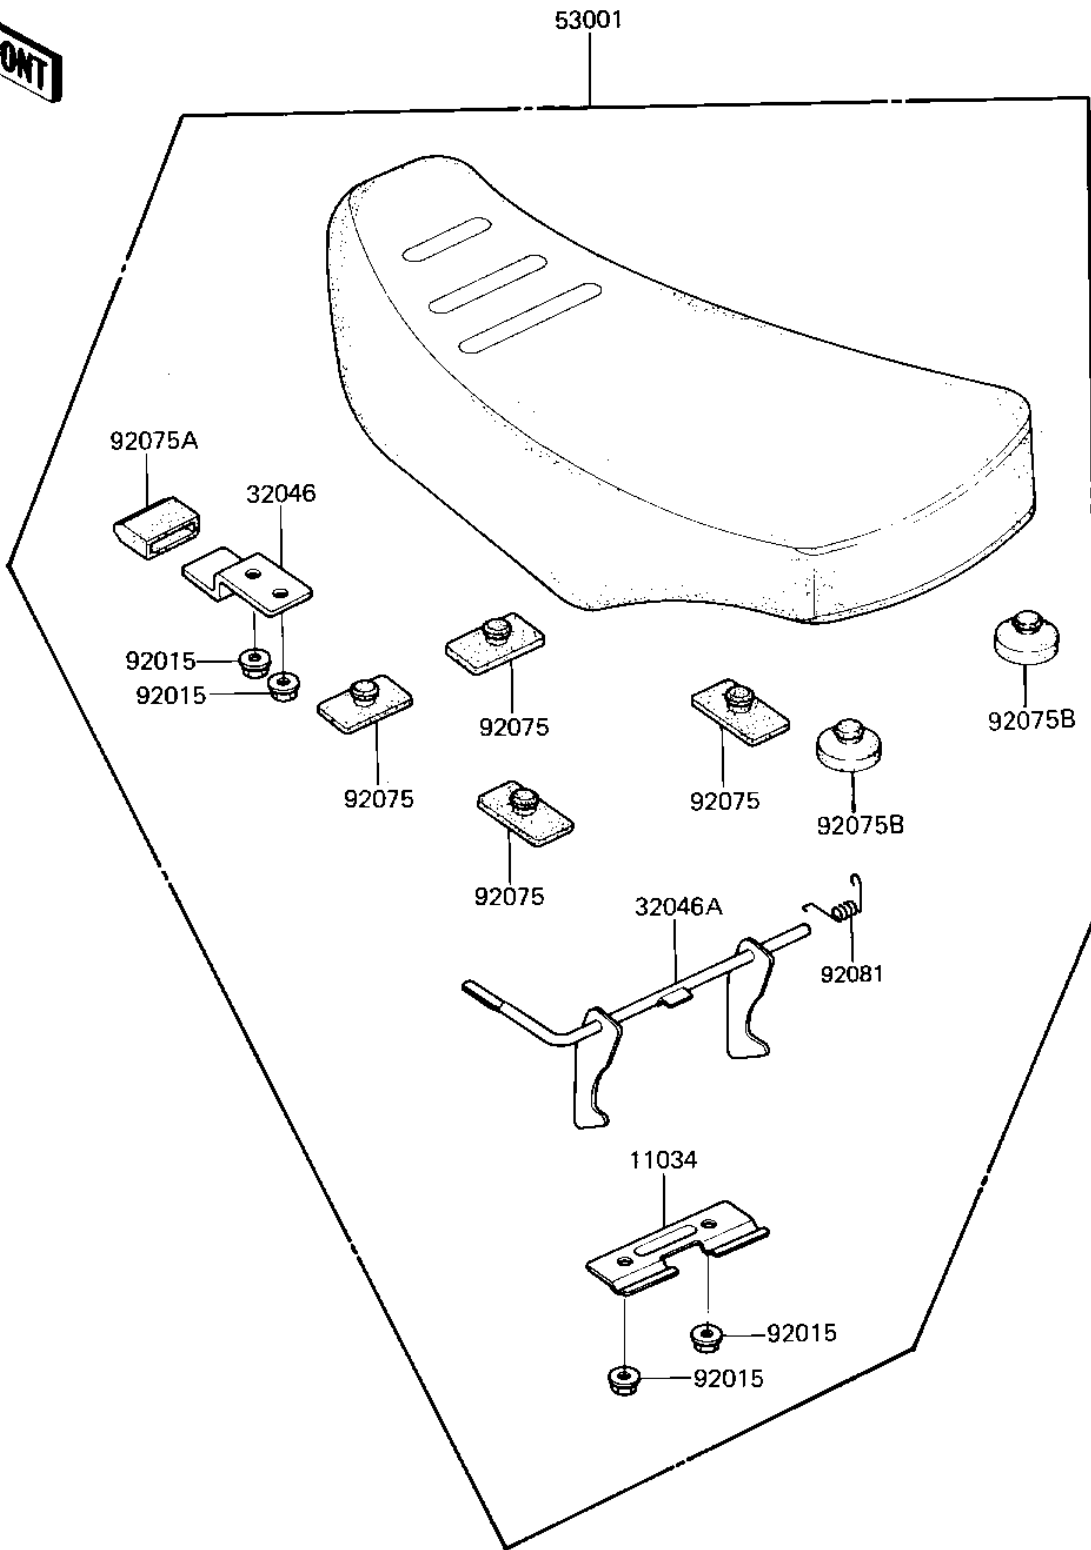

1985 Tecate PARTS DIAGRAM

SEAT ('85 A2)

FIG. 19 02000

1985 Tecate PARTS LIST

SEAT ('85 A2)

ITEM NAME	PART NUMBER	QUANTITY
BRACKET,SEAT (Ref # 11034)	11034-4048	1
BRACKET-SEAT (Ref # 32046)	32046-1225	1
BRACKET,SEAT (Ref # 32046A)	32046-4021	1
SEAT-ASSY,DUAL (Ref # 53001)	53001-1395	1
NUT-6MM (Ref # 92015)	92015-1078	1
DAMPER RUBBER,SEAT (Ref # 92075)	92075-1054	1
DAMPER RUBBER,SEAT (Ref # 92075A)	92075-219	1
DAMPER RUBBER (Ref # 92075B)	92075-281	1
SPRING (Ref # 92081)	92081-4017	1