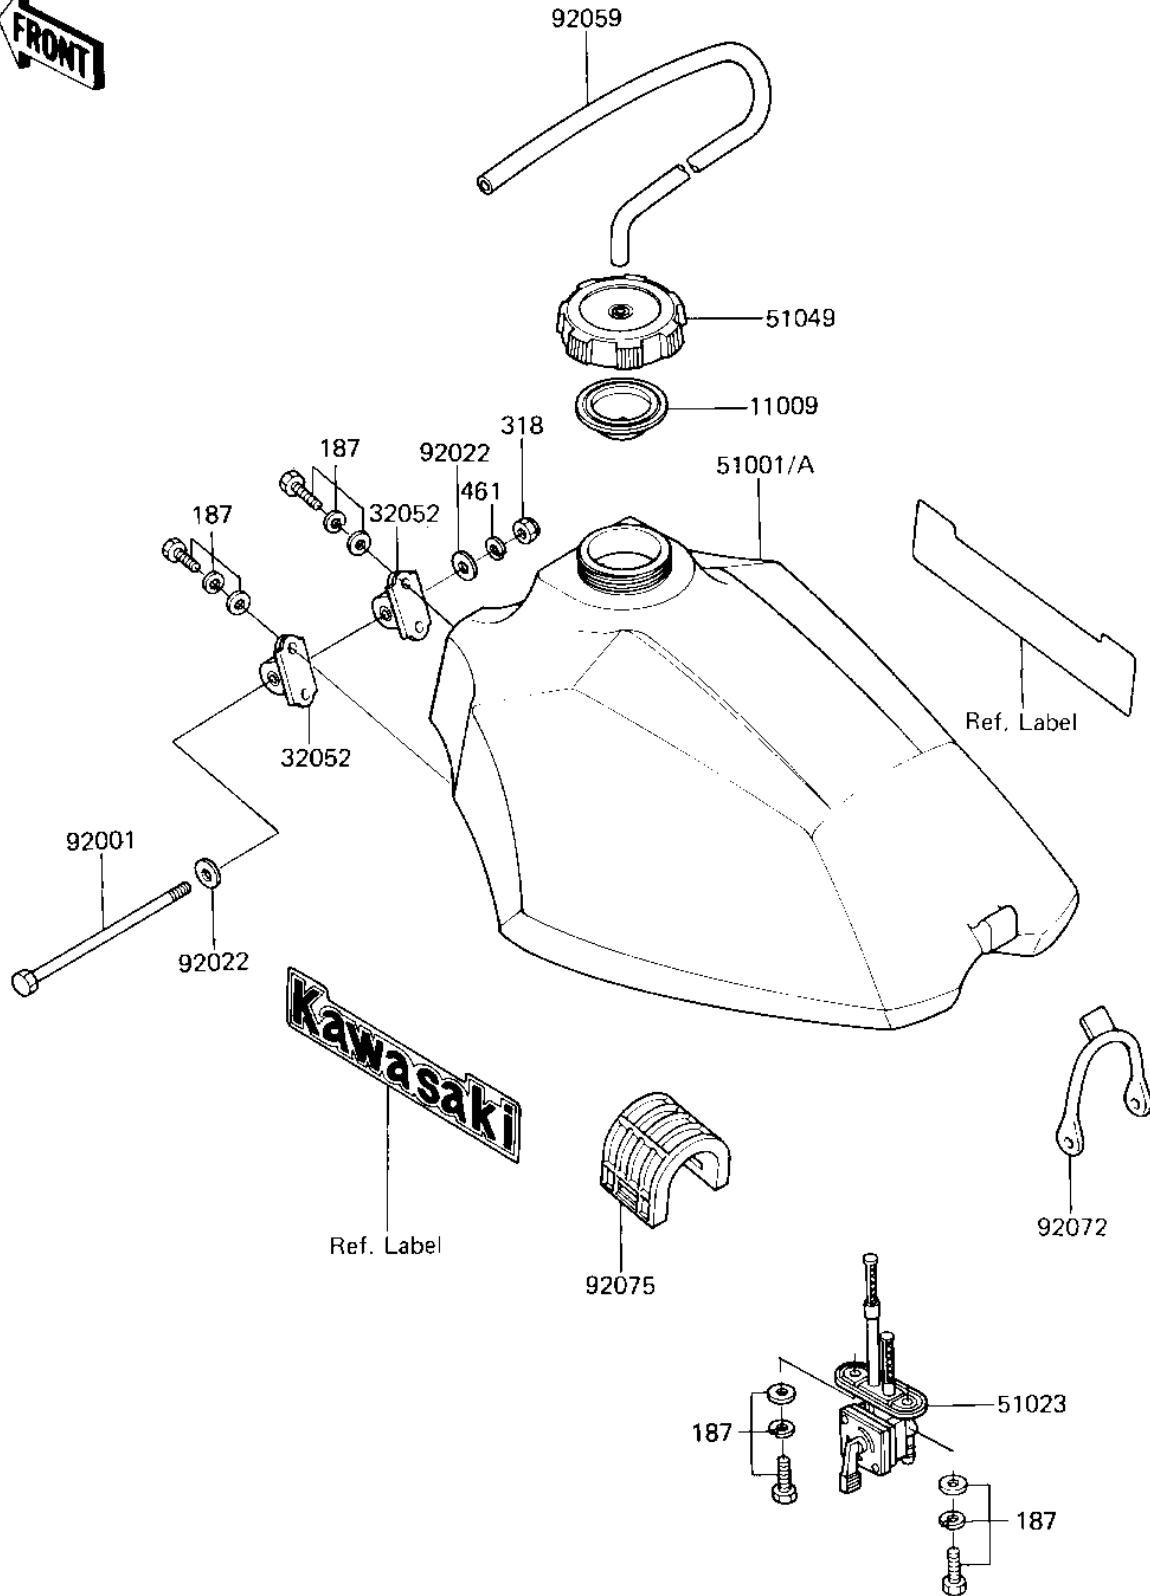

1985 Tecate PARTS DIAGRAM

FUEL TANK ('85 A2)

1985 Tecate PARTS LIST

FUEL TANK ('85 A2)

ITEM NAME	PART NUMBER	QUANTITY
GASKET,FUEL TANK CAP (Ref # 11009)	11009-4001	1
BRACKET-TANK (Ref # 32052)	32052-4011	2
TANK-FUEL,L.GREEN (Ref # 51001)	51001-4007-6W	1
TANK-FUEL,W.F.RED (Ref # 51001A)	51001-4007-8S	1
TAP-ASSY (Ref # 51023)	51023-1045	1
CAP-TANK,FUEL (Ref # 51049)	51049-1060	1
BOLT,8X186 (Ref # 92001)	92001-4031	1
WASHER,8.5X20X1.6 (Ref # 92022)	92022-1561	2
TUBE,5X9X250 (Ref # 92059)	92059-1258	1
BAND,FUEL TANK (Ref # 92072)	92072-042	1
DAMPER,FUEL TANK (Ref # 92075)	92075-4036	1
BOLT-UPSET-WSP (Ref # 187)	187B0616	6
NUT 8MM (Ref # 318)	318B0800	1
WASHER SPRING 8MM (Ref # 461)	461F0800	1