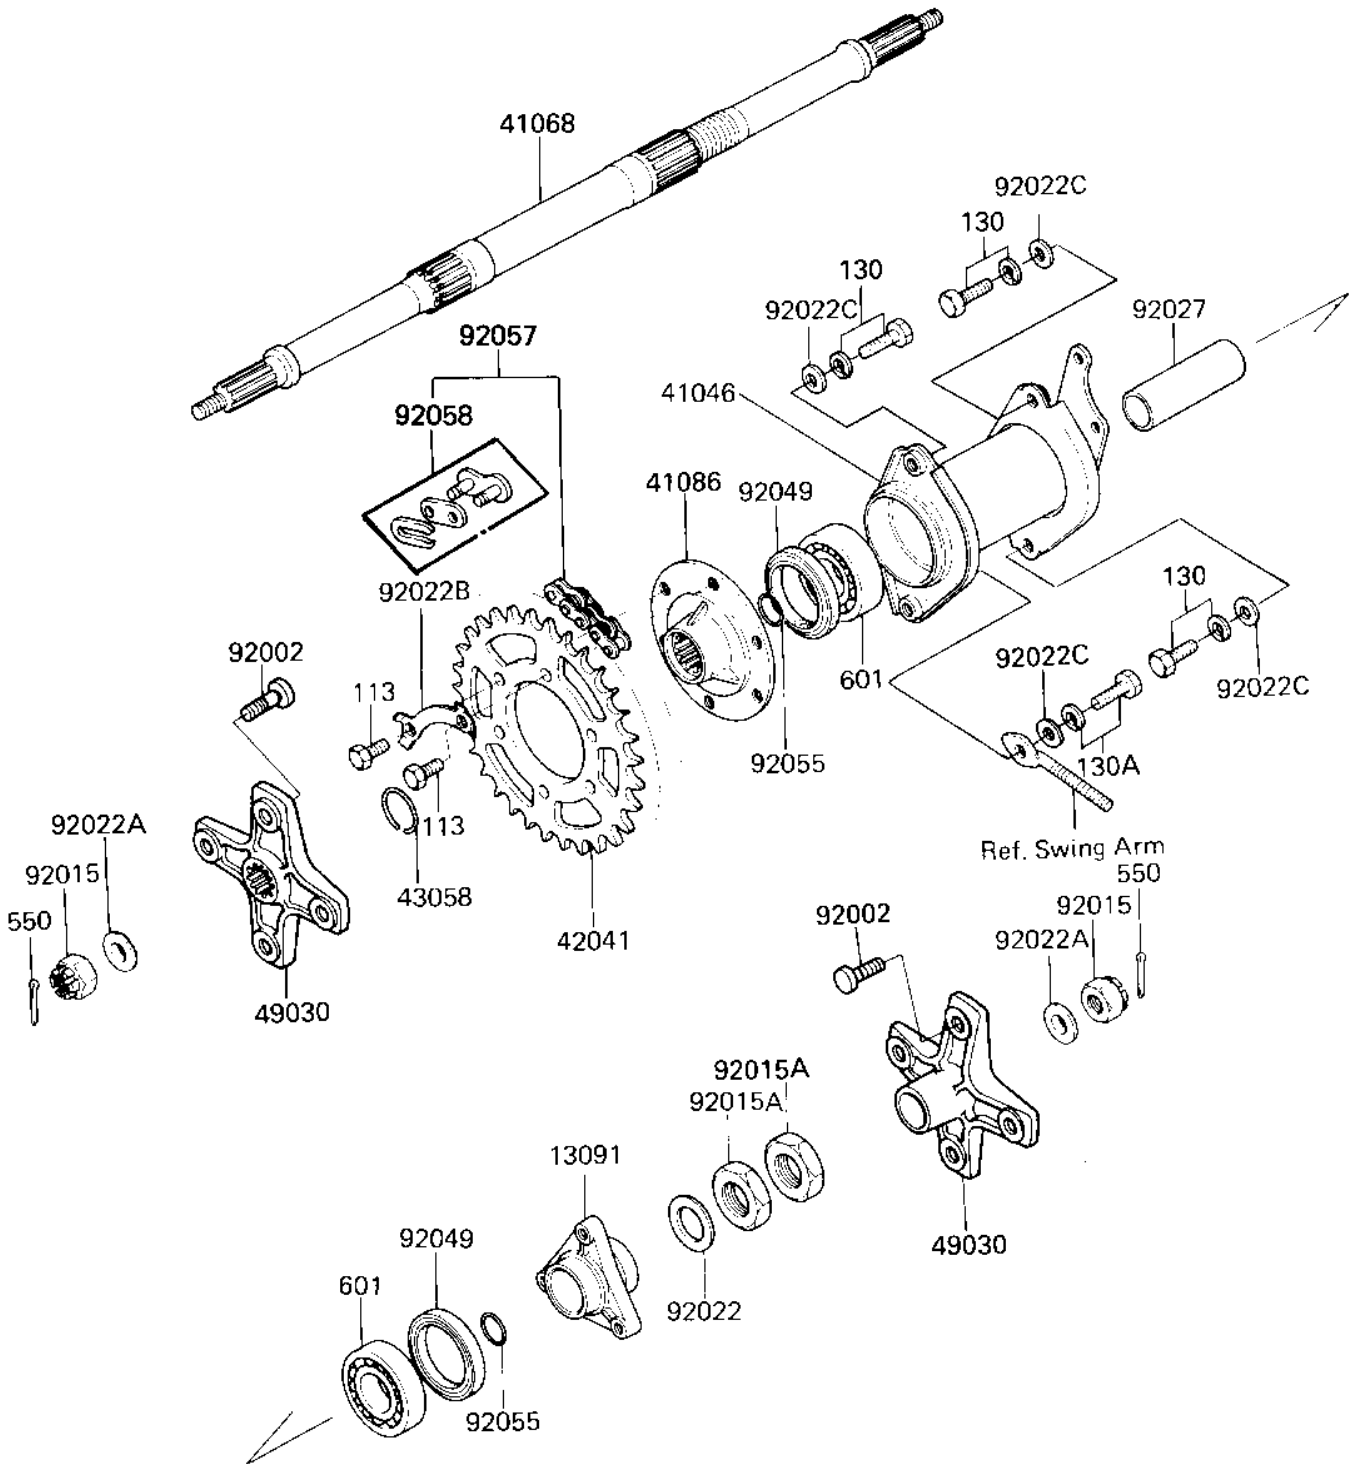

1985 Tecate PARTS DIAGRAM

REAR HUB/AXLE/CHAIN ('85 A2)

F2240-0166

1985 Tecate PARTS LIST

REAR HUB/AXLE/CHAIN ('85 A2)

ITEM NAME	PART NUMBER	QUANTITY
HOLDER,DISC PLATE (Ref # 13091)	13091-1358	1
HOUSING-BEARING (Ref # 41046)	41046-1059	1
AXLE,RR,L=866 (Ref # 41068)	41068-1187	1
FLANGE,REAR SPROCKET (Ref # 41086)	41086-1056	1
SPROCKET-HUB,42T (Ref # 42041)	42041-1130	1
RING (Ref # 43058)	43058-4002	1
HUB,RR,G.SILVER (Ref # 49030)	49030-1059	1
BOLT,10X30 (Ref # 92002)	92002-1388	1
NUT CASTLE,18MM (Ref # 92015)	42045-018	1
NUT,LOCK,32MM (Ref # 92015A)	92015-1493	1
WASHER,32.5X43X2.3 (Ref # 92022)	92022-1225	1
WASHER,18.3X34X4.5 (Ref # 92022A)	92022-1658	1
WASHER,LOCK (Ref # 92022B)	92022-4036	1
WASHER,12.5X28X4.5 (Ref # 92022C)	92022-4037	1
COLLAR (Ref # 92027)	92027-4025	1
SEAL-OIL,REAR HUB (Ref # 92049)	92049-4001	1
RING-0,33X1.6 (Ref # 92055)	92055-4002	1
CHAIN,DRIVE,EK520SH-0 (Ref # 92057)	92057-1180	1
JOINT-CHAIN,DRIVE (Ref # 92056)	92058-1055	1
BOLT,HEX HEAD,10X16 (Ref # 113)	113G1016	1
BOLT-FLANGED (Ref # 130)	130P1225	1
BOLT-FLANGED (Ref # 130A)	130P1230	1
PIN-COTTER,4.0X35 (Ref # 550)	550D4035	1
BEARING-BALL,#6007 (Ref # 601)	601A6007	1