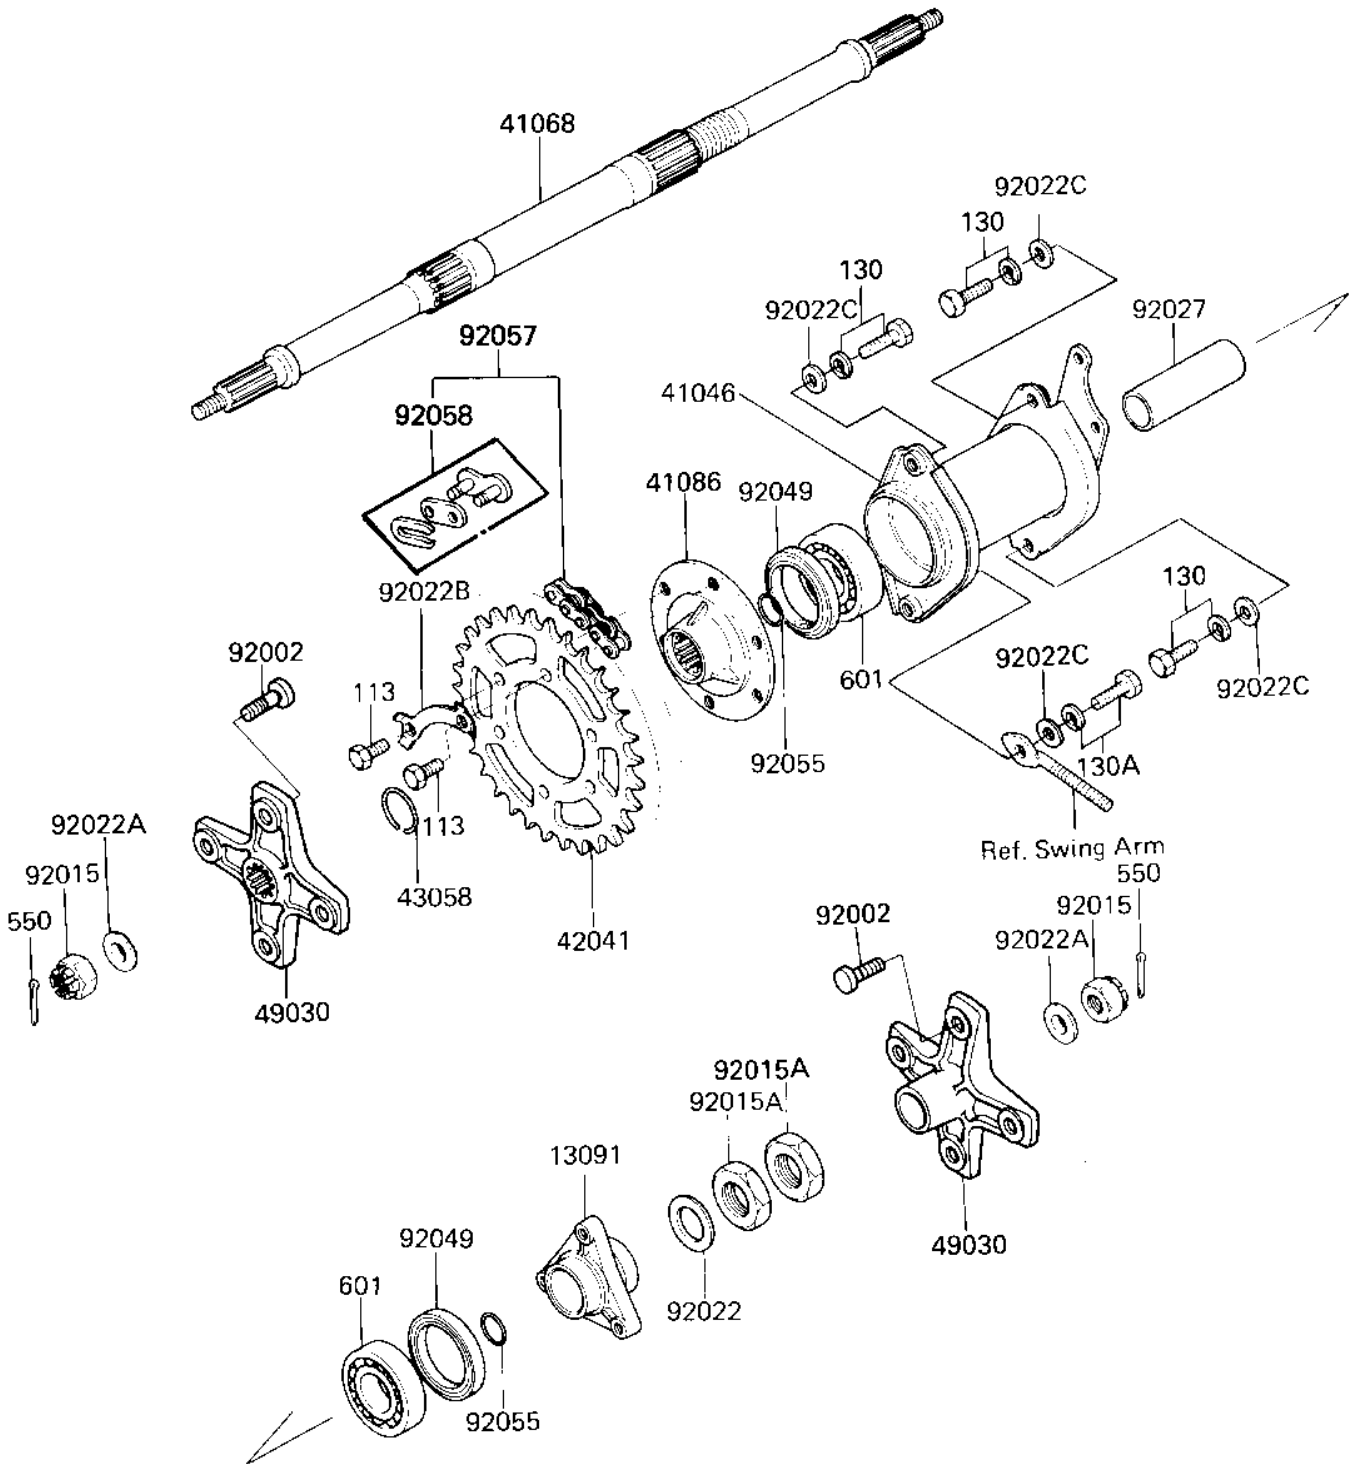

1985 Tecate PARTS DIAGRAM

REAR HUB/AXLE/CHAIN ('85 A2)

F2240-0166

1985 Tecate PARTS LIST

REAR HUB/AXLE/CHAIN ('85 A2)

ITEM NAME	PART NUMBER	QUANTITY
HOLDER,DISC PLATE (Ref # 13091)	13091-1358	1
HOUSING-BEARING (Ref # 41046)	41046-1059	1
AXLE,RR,L=866 (Ref # 41068)	41068-1187	1
FLANGE,REAR SPROCKET (Ref # 41086)	41086-1056	1
SPROCKET-HUB,42T (Ref # 42041)	42041-1130	1
RING (Ref # 43058)	43058-4002	1
HUB,RR,G.SILVER (Ref # 49030)	49030-1059	2
BOLT,10X30 (Ref # 92002)	92002-1388	8
NUT CASTLE,18MM (Ref # 92015)	42045-018	2
NUT,LOCK,32MM (Ref # 92015A)	92015-1493	2
WASHER,32.5X43X2.3 (Ref # 92022)	92022-1225	1
WASHER,18.3X34X4.5 (Ref # 92022A)	92022-1658	2
WASHER,LOCK (Ref # 92022B)	92022-4036	3
WASHER,12.5X28X4.5 (Ref # 92022C)	92022-4037	4
COLLAR (Ref # 92027)	92027-4025	1
SEAL-OIL,REAR HUB (Ref # 92049)	92049-4001	2
RING-0,33X1.6 (Ref # 92055)	92055-4002	2
CHAIN,DRIVE,EK520SH-0 (Ref # 92057)	92057-1180	1
JOINT-CHAIN,DRIVE (Ref # 92056)	92058-1055	1
BOLT,HEX HEAD,10X16 (Ref # 113)	113G1016	6
BOLT-FLANGED (Ref # 130)	130P1225	3
BOLT-FLANGED (Ref # 130A)	130P1230	1
PIN-COTTER,4.0X35 (Ref # 550)	550D4035	2
BEARING-BALL,#6007 (Ref # 601)	601A6007	2