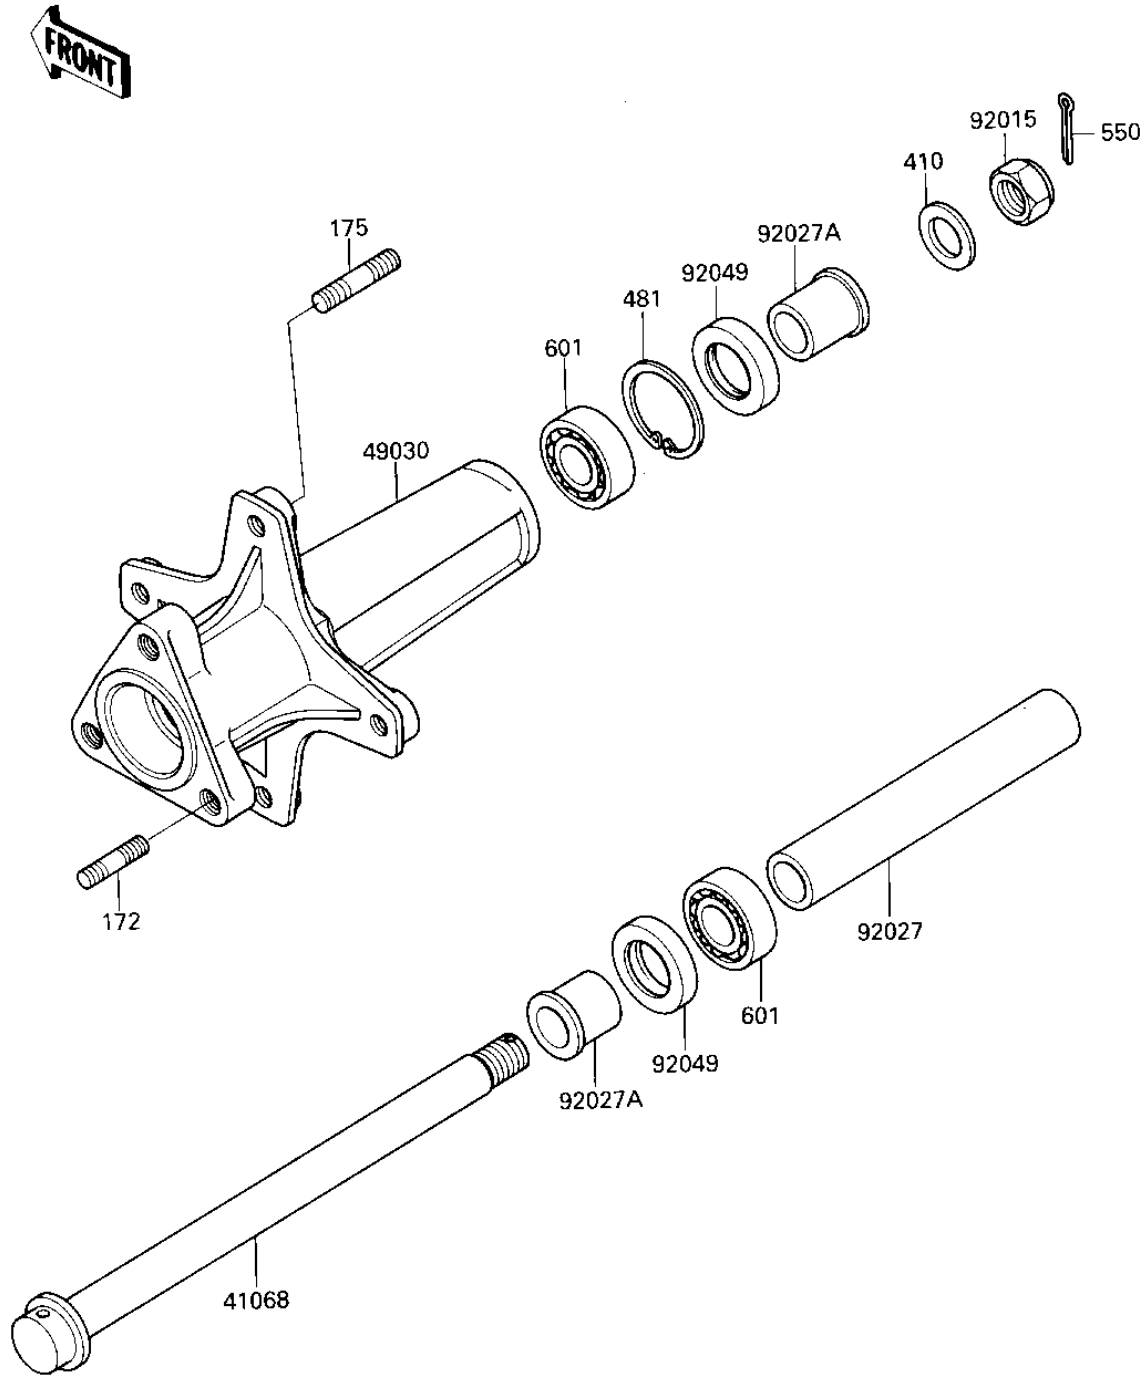

1985 Tecate PARTS DIAGRAM

FRONT HUB ('85 A2)

1985 Tecate PARTS LIST

FRONT HUB ('85 A2)

ITEM NAME	PART NUMBER	QUANTITY
AXLE,17X405 (Ref # 41068)	41068-4019	1
HUB,FR (Ref # 49030)	49030-1061	1
NUT,LOCK,16MM (Ref # 92015)	92015-1492	1
COLLAR,FRONT HUB,L=21 (Ref # 92027)	92027-1830	1
COLLAR,FRONT AXLE,L=3 (Ref # 92027A)	92027-1831	2
SEAL-OIL,AG1258A0 (Ref # 92049)	92049-1110	2
STUD 8X18 (Ref # 172)	172G0818	3
BOLT-STUD-FINE,10X20 (Ref # 175)	175G1020	4
WASHER PLAIN 16MM (Ref # 410)	410B1600	1
RING, SNAP,43.5M/M (Ref # 481)	92033-1040	1
PIN,COTTER (Ref # 550)	550D3230	1
BRG,BALL,#6203ZZC3 (Ref # 601)	601B6203ZZ	2