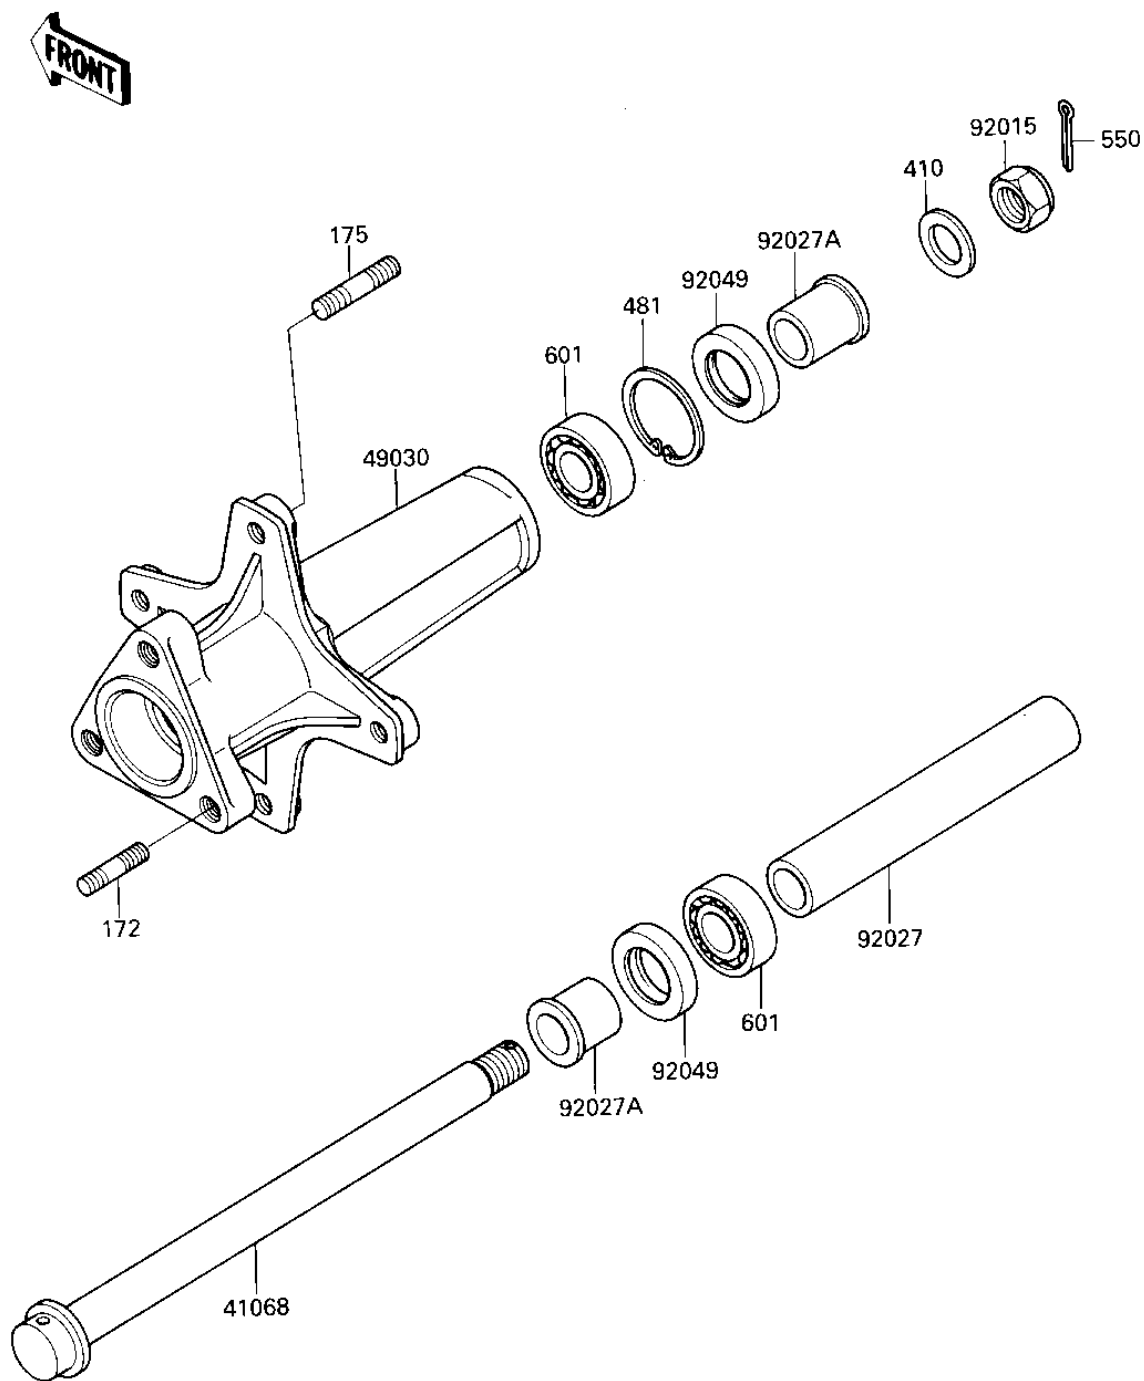

1985 Tecate PARTS DIAGRAM

FRONT HUB ('85 A2)

1985 Tecate PARTS LIST

FRONT HUB ('85 A2)

ITEM NAME	PART NUMBER	QUANTITY
AXLE,17X405 (Ref # 41068)	41068-4019	1
HUB,FR (Ref # 49030)	49030-1061	1
NUT,LOCK,16MM (Ref # 92015)	92015-1492	1
COLLAR,FRONT HUB,L=21 (Ref # 92027)	92027-1830	1
COLLAR,FRONT AXLE,L=3 (Ref # 92027A)	92027-1831	1
SEAL-OIL,AG1258A0 (Ref # 92049)	92049-1110	1
STUD 8X18 (Ref # 172)	172G0818	1
BOLT-STUD-FINE,10X20 (Ref # 175)	175G1020	1
WASHER PLAIN 16MM (Ref # 410)	410B1600	1
RING, SNAP,43.5M/M (Ref # 481)	92033-1040	1
PIN,COTTER (Ref # 550)	550D3230	1
BRG,BALL,#6203ZZC3 (Ref # 601)	601B6203ZZ	1