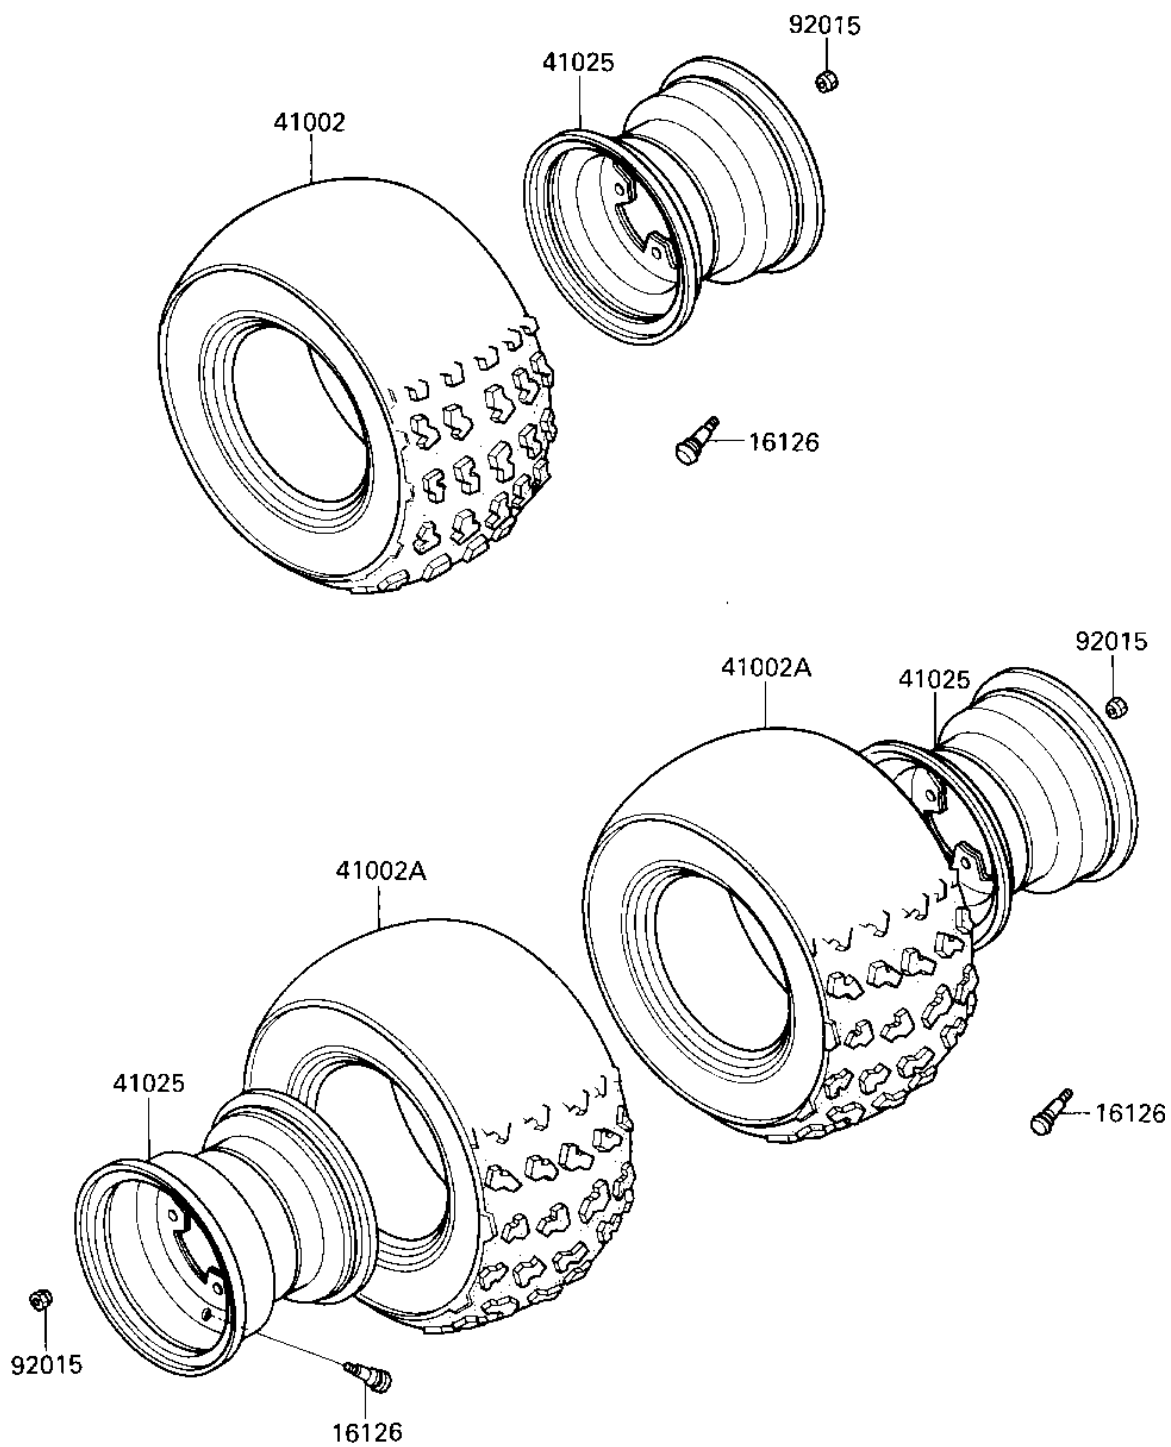

1985 Tecate PARTS DIAGRAM

WHEELS/TIRES ('85 A2)

F2210-0124

1985 Tecate PARTS LIST

WHEELS/TIRES ('85 A2)

ITEM NAME	PART NUMBER	QUANTITY
VALVE,TIRE (Ref # 16126)	16126-4001	1
TIRE 22X11-10 KT461 F (Ref # 41002)	41002-1437	1
TIRE 22X11-10 KT460 R (Ref # 41002A)	41002-1438	1
RIM,10X8.5 (Ref # 41025)	41025-1114	1
NUT,10MM (Ref # 92015)	92015-1415	1