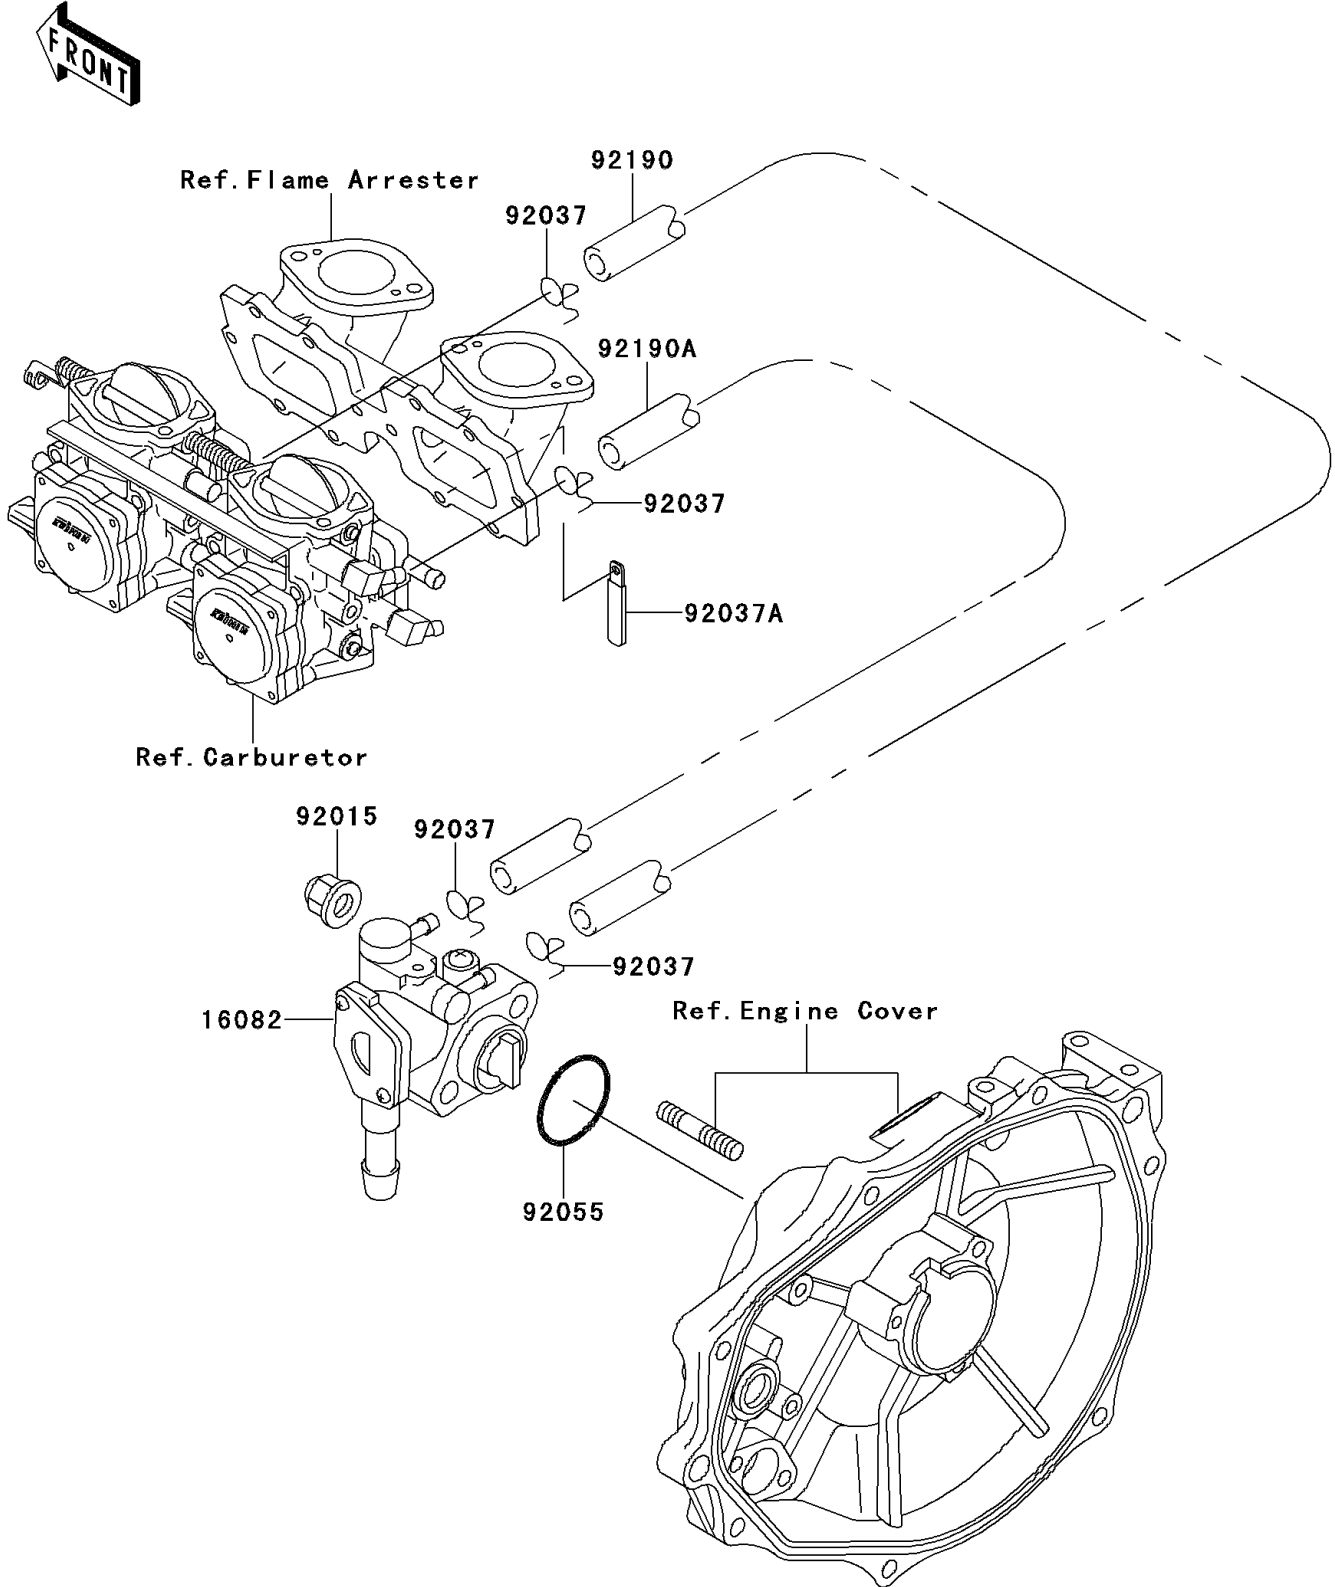

1997 Super Sport XI PARTS DIAGRAM

Oil Pump

E1710

1997 Super Sport XI PARTS LIST

Oil Pump

| ITEM NAME | PART NUMBER | QUANTITY |
|-----------------------------------|-------------|----------|
| PUMP-ASSY-OIL (Ref # 16082) | 16082-3713 | 1 |
| NUT,CAP,6MM (Ref # 92015) | 92015-1385 | 2 |
| CLAMP (Ref # 92037) | 92037-3722 | 4 |
| CLAMP,L=100 (Ref # 92037A) | 92037-3736 | 2 |
| RING-O,19.5X1.5 (Ref # 92055) | 92055-055 | 1 |
| TUBE,3X6X420 (Ref # 92190) | 92190-3945 | 1 |
| TUBE,RR,CARBURETOR (Ref # 92190A) | 92190-3967 | 1 |