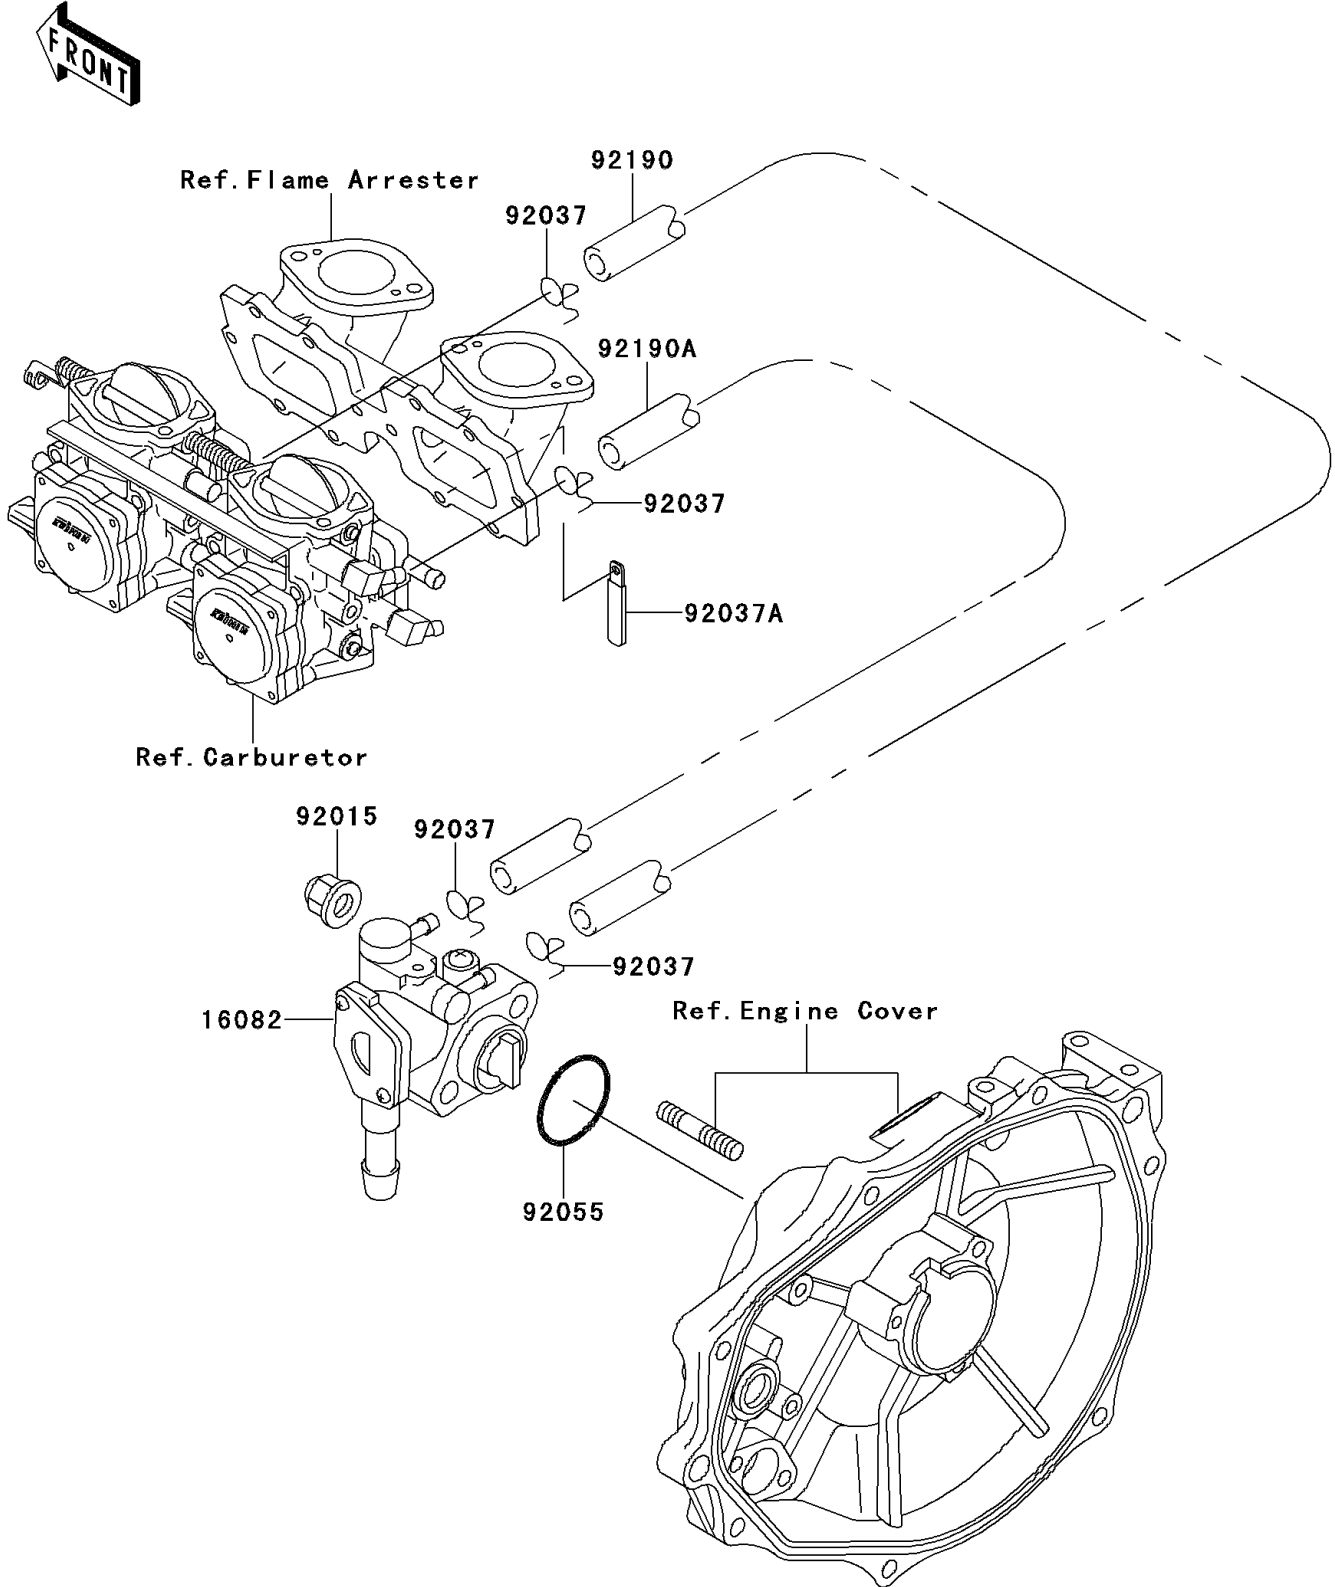

# 1997 Super Sport XI PARTS DIAGRAM

Oil Pump

E1710

# 1997 Super Sport XI PARTS LIST

## Oil Pump

ITEM NAME	PART NUMBER	QUANTITY
PUMP-ASSY-OIL (Ref # 16082)	16082-3713	1
NUT,CAP,6MM (Ref # 92015)	92015-1385	2
CLAMP (Ref # 92037)	92037-3722	4
CLAMP,L=100 (Ref # 92037A)	92037-3736	2
RING-O,19.5X1.5 (Ref # 92055)	92055-055	1
TUBE,3X6X420 (Ref # 92190)	92190-3945	1
TUBE,RR,CARBURETOR (Ref # 92190A)	92190-3967	1