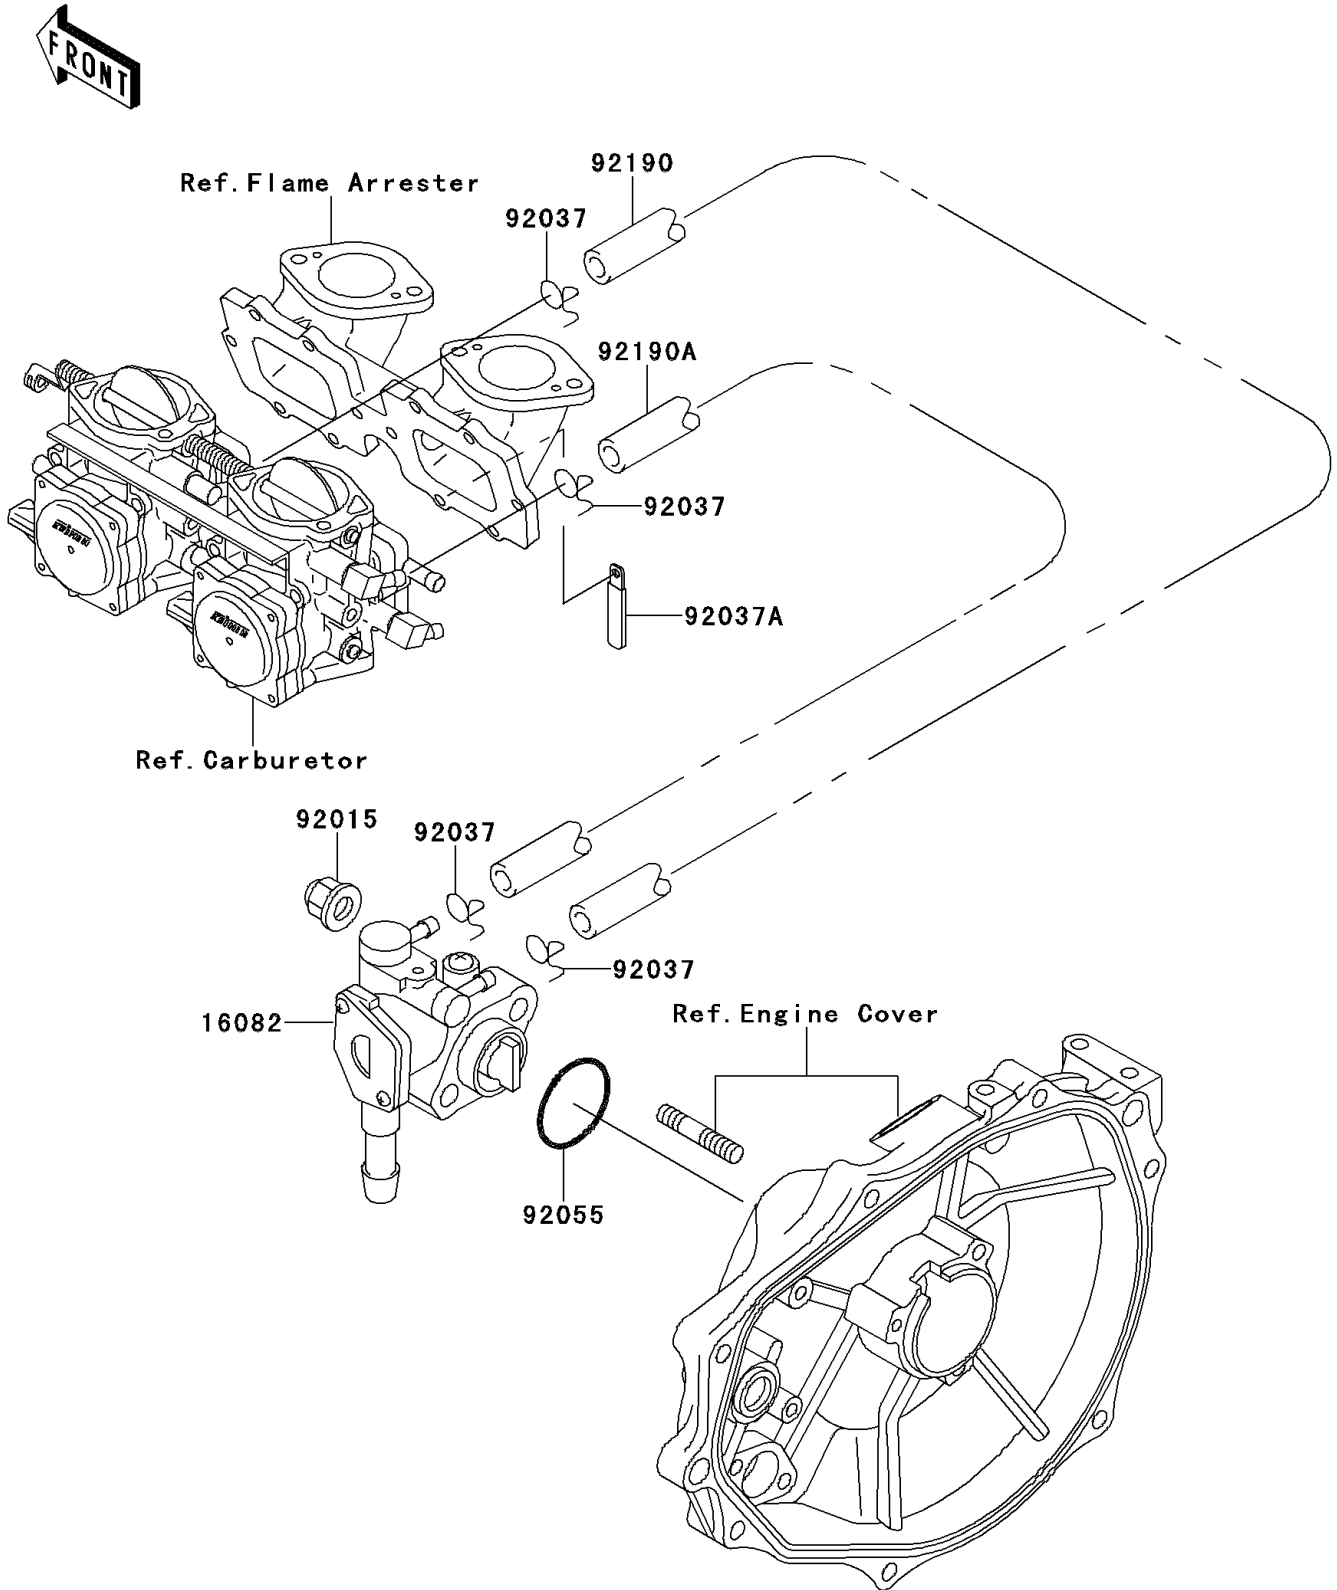

1996 Super Sport XI PARTS DIAGRAM

Oil Pump

E1710

1996 Super Sport XI PARTS LIST

Oil Pump

ITEM NAME	PART NUMBER	QUANTITY
PUMP-ASSY-OIL (Ref # 16082)	16082-3713	1
NUT,CAP,6MM (Ref # 92015)	92015-1385	1
CLAMP (Ref # 92037)	92037-3722	1
CLAMP,L=100 (Ref # 92037A)	92037-3736	1
RING-O,19.5X1.5 (Ref # 92055)	92055-055	1
TUBE,3X6X420 (Ref # 92190)	92190-3945	1
TUBE,RR,CARBURETOR (Ref # 92190A)	92190-3967	1