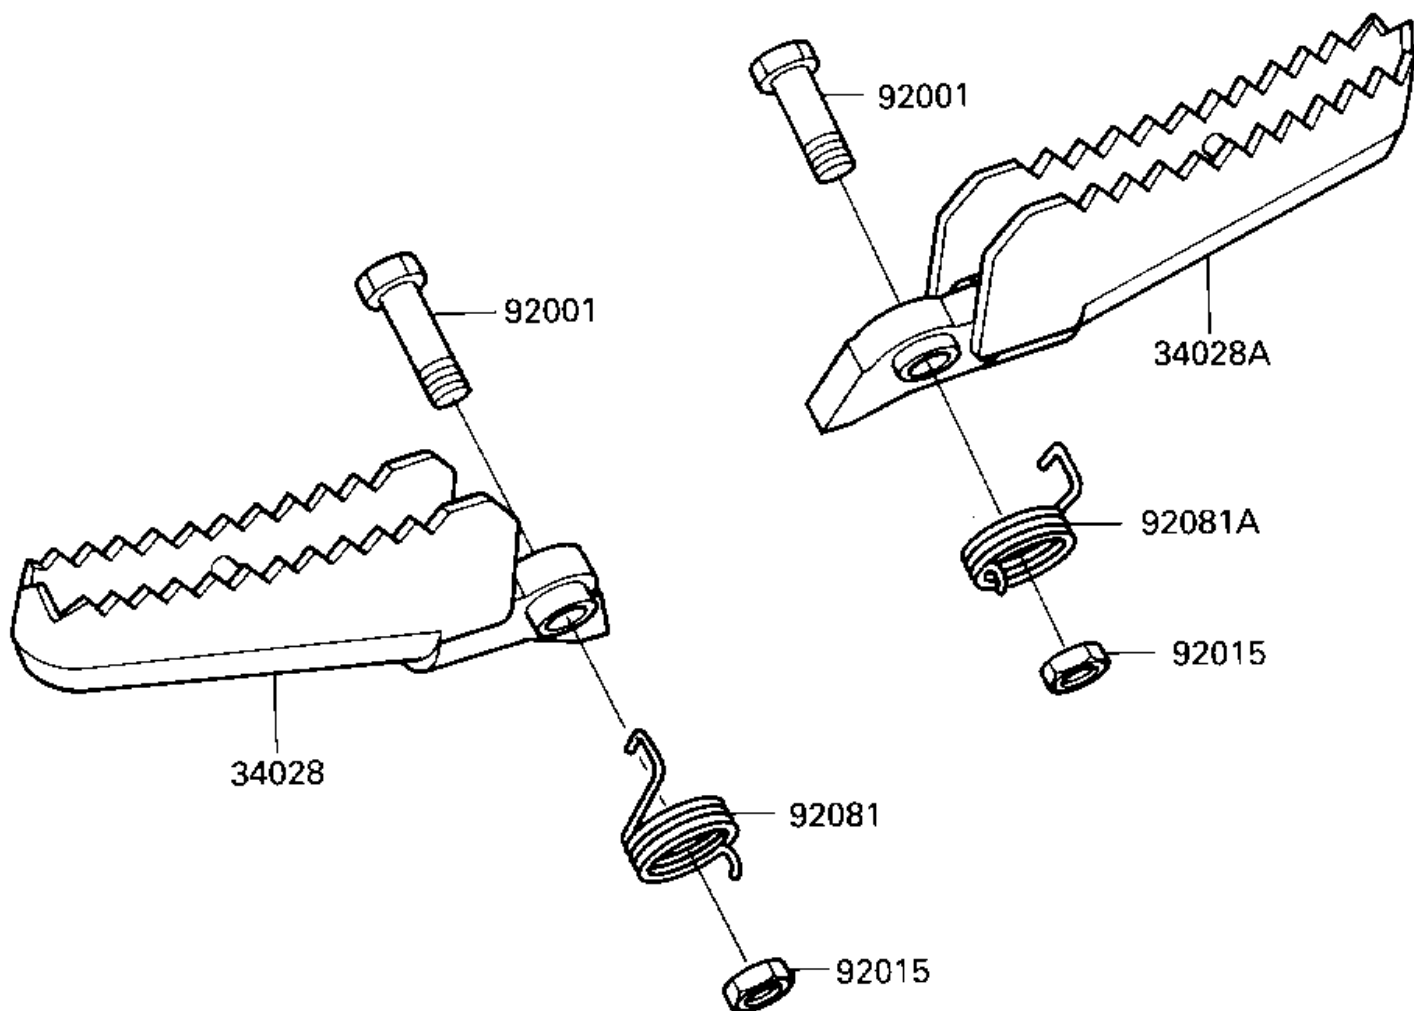

1985 Tecate PARTS DIAGRAM

FOOTRESTS ('85 A2)

F2160-0125

1985 Tecate PARTS LIST

FOOTRESTS ('85 A2)

ITEM NAME	PART NUMBER	QUANTITY
STEP,LH,BLACK PAINT (Ref # 34028)	34028-1139	1
STEP,RH,BLACK PAINT (Ref # 34028A)	34028-1140	1
BOLT,10X44 (Ref # 92001)	92001-4038	1
NUT,LOCK,10MM (Ref # 92015)	92019-021	1
SPRING,STEP,LH (Ref # 92081)	92081-4027	1
SPRING,STEP,RH (Ref # 92081A)	92081-4028	1