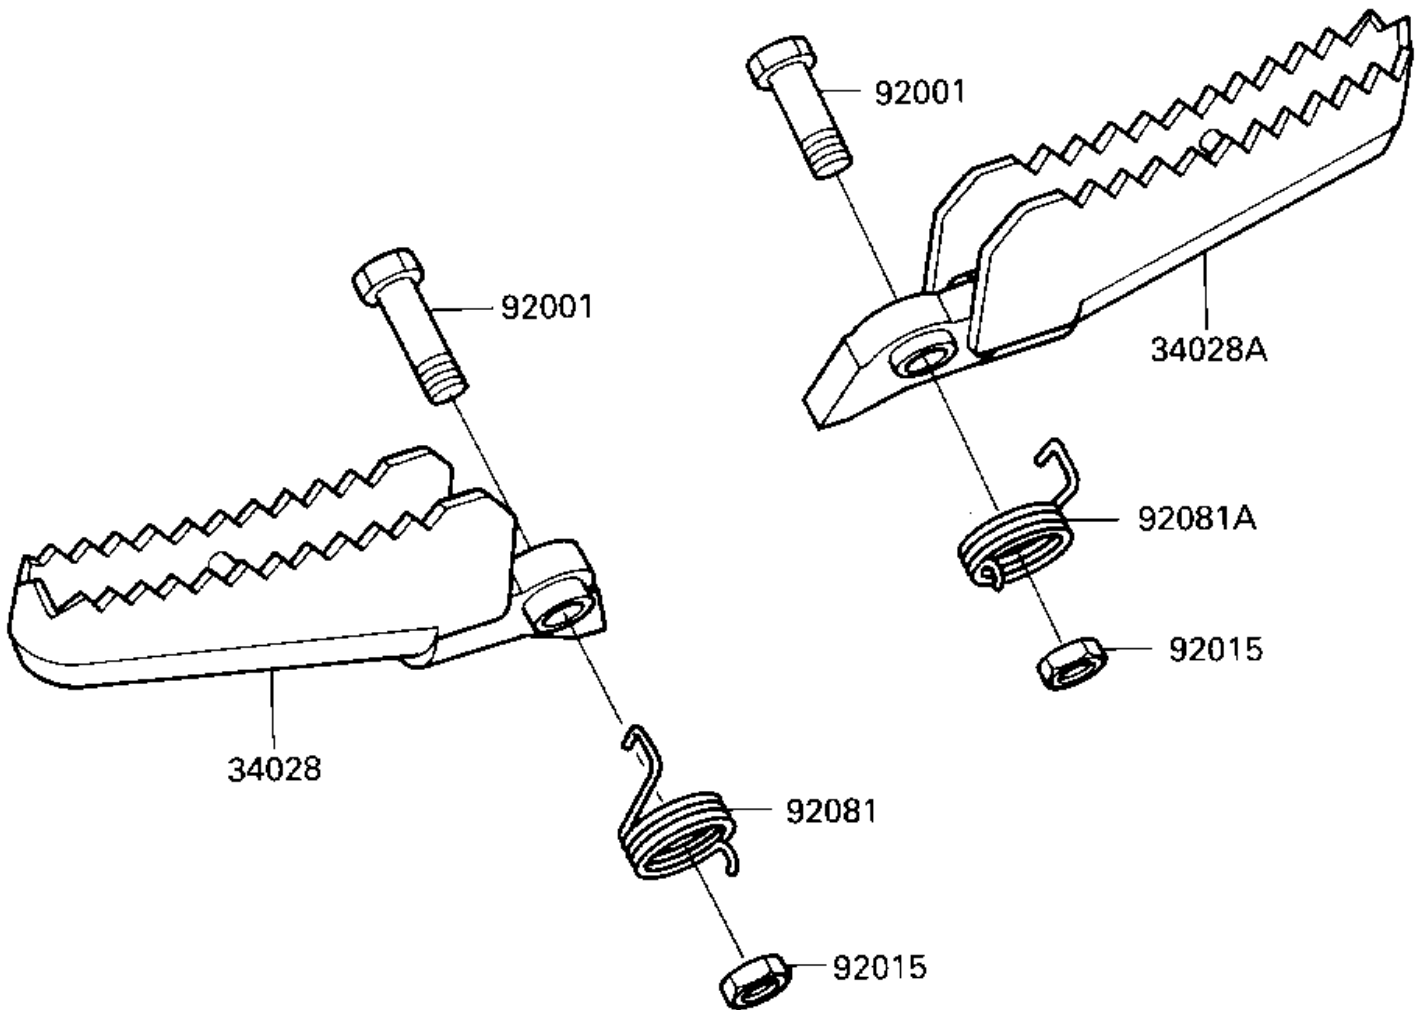

# 1985 Tecate PARTS DIAGRAM

FOOTRESTS ('85 A2)

F2160-0125

# 1985 Tecate PARTS LIST

FOOTRESTS ('85 A2)

ITEM NAME	PART NUMBER	QUANTITY
STEP,LH,BLACK PAINT (Ref # 34028)	34028-1139	1
STEP,RH,BLACK PAINT (Ref # 34028A)	34028-1140	1
BOLT,10X44 (Ref # 92001)	92001-4038	2
NUT,LOCK,10MM (Ref # 92015)	92019-021	2
SPRING,STEP,LH (Ref # 92081)	92081-4027	1
SPRING,STEP,RH (Ref # 92081A)	92081-4028	1