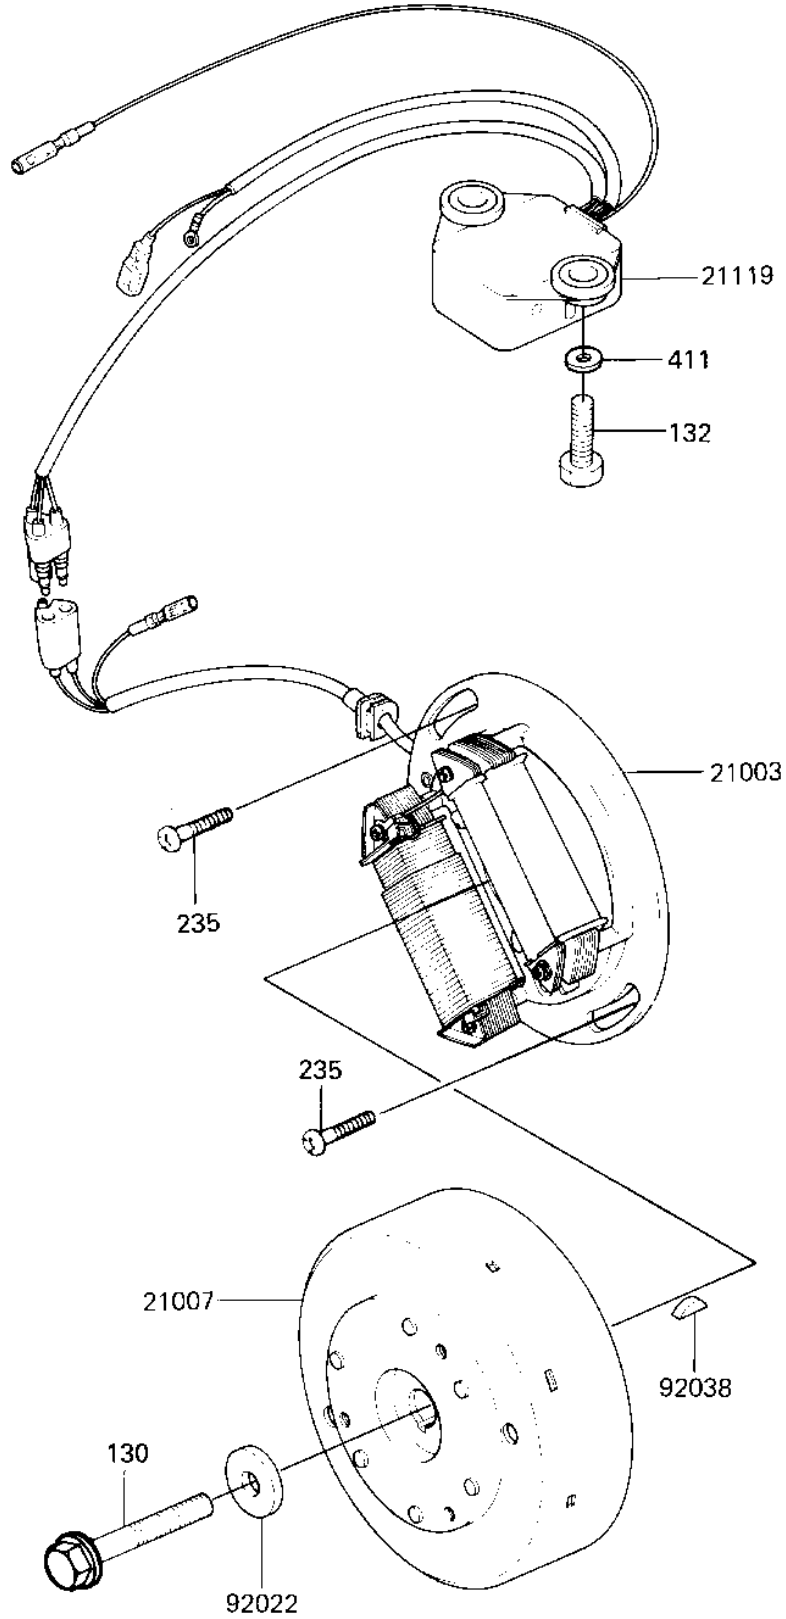

1985 Tecate PARTS DIAGRAM

IGNITION/GENERATOR ('85 A2)

1985 Tecate PARTS LIST

IGNITION/GENERATOR ('85 A2)

ITEM NAME	PART NUMBER	QUANTITY
STATOR (Ref # 21003)	21003-1176	1
ROTOR (Ref # 21007)	21007-1124	1
IGNITER (Ref # 21119)	21119-1166	1
WASHER,PLAIN,8MM (Ref # 92022)	92022-276	1
WOODRUFF KEY (Ref # 92038)	92038-001	1
BOLT-FLANGED,8X40 (Ref # 130)	130P0840	1
BOLT-FLANGED-SMALL (Ref # 132)	132G0616	2
SCREW-PAN-WP-CROS (Ref # 235)	235B0616	2
WASHER PLAIN 6MM (Ref # 411)	411B0600	2