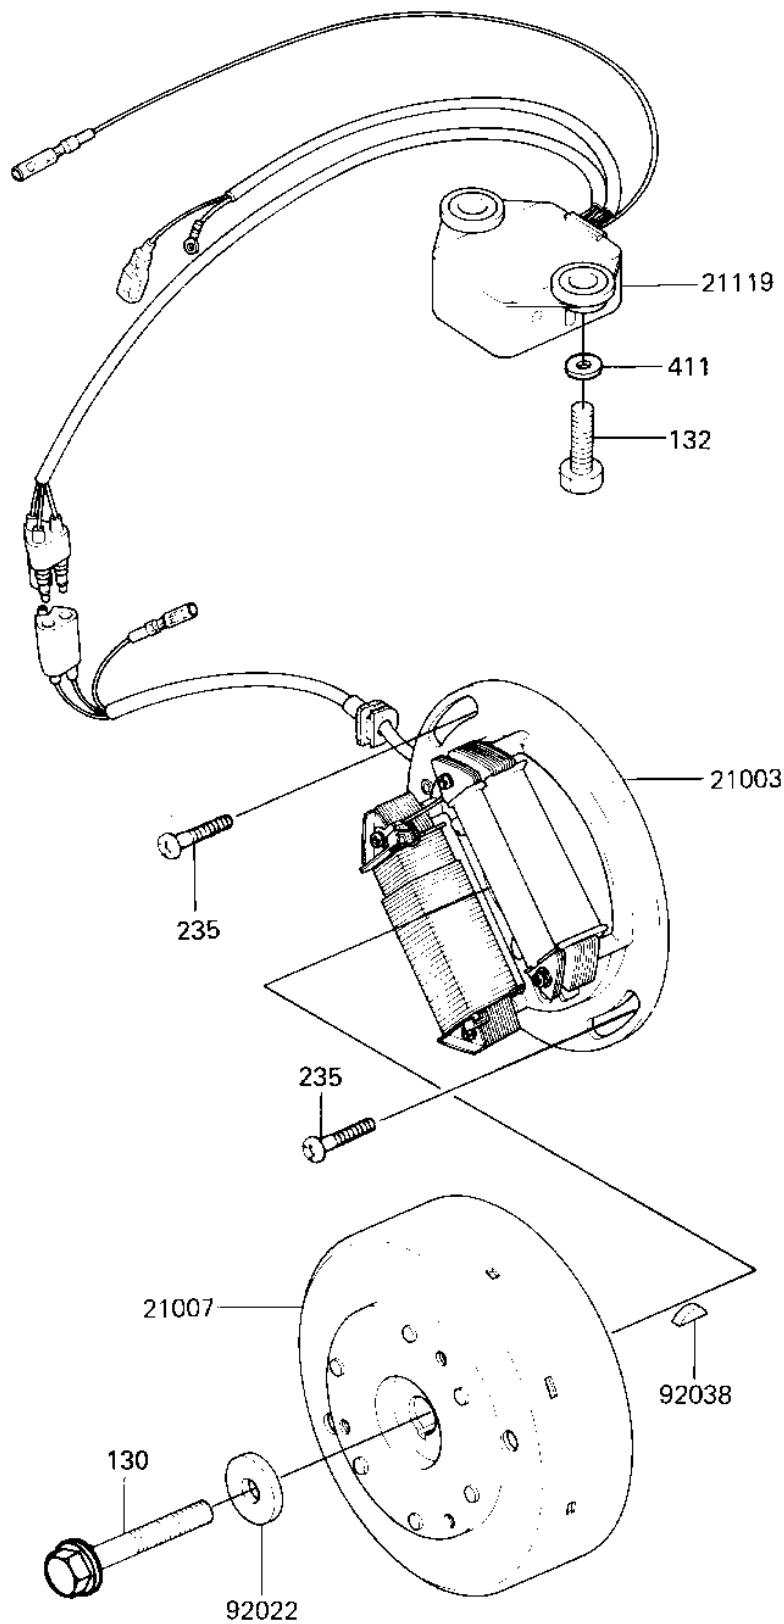

## 1985 Tecate PARTS DIAGRAM

IGNITION/GENERATOR ('85 A2)

## 1985 Tecate PARTS LIST

IGNITION/GENERATOR ('85 A2)

ITEM NAME	PART NUMBER	QUANTITY
STATOR (Ref # 21003)	21003-1176	1
ROTOR (Ref # 21007)	21007-1124	1
IGNITER (Ref # 21119)	21119-1166	1
WASHER,PLAIN,8MM (Ref # 92022)	92022-276	1
WOODRUFF KEY (Ref # 92038)	92038-001	1
BOLT-FLANGED,8X40 (Ref # 130)	130P0840	1
BOLT-FLANGED-SMALL (Ref # 132)	132G0616	1
SCREW-PAN-WP-CROS (Ref # 235)	235B0616	1
WASHER PLAIN 6MM (Ref # 411)	411B0600	1