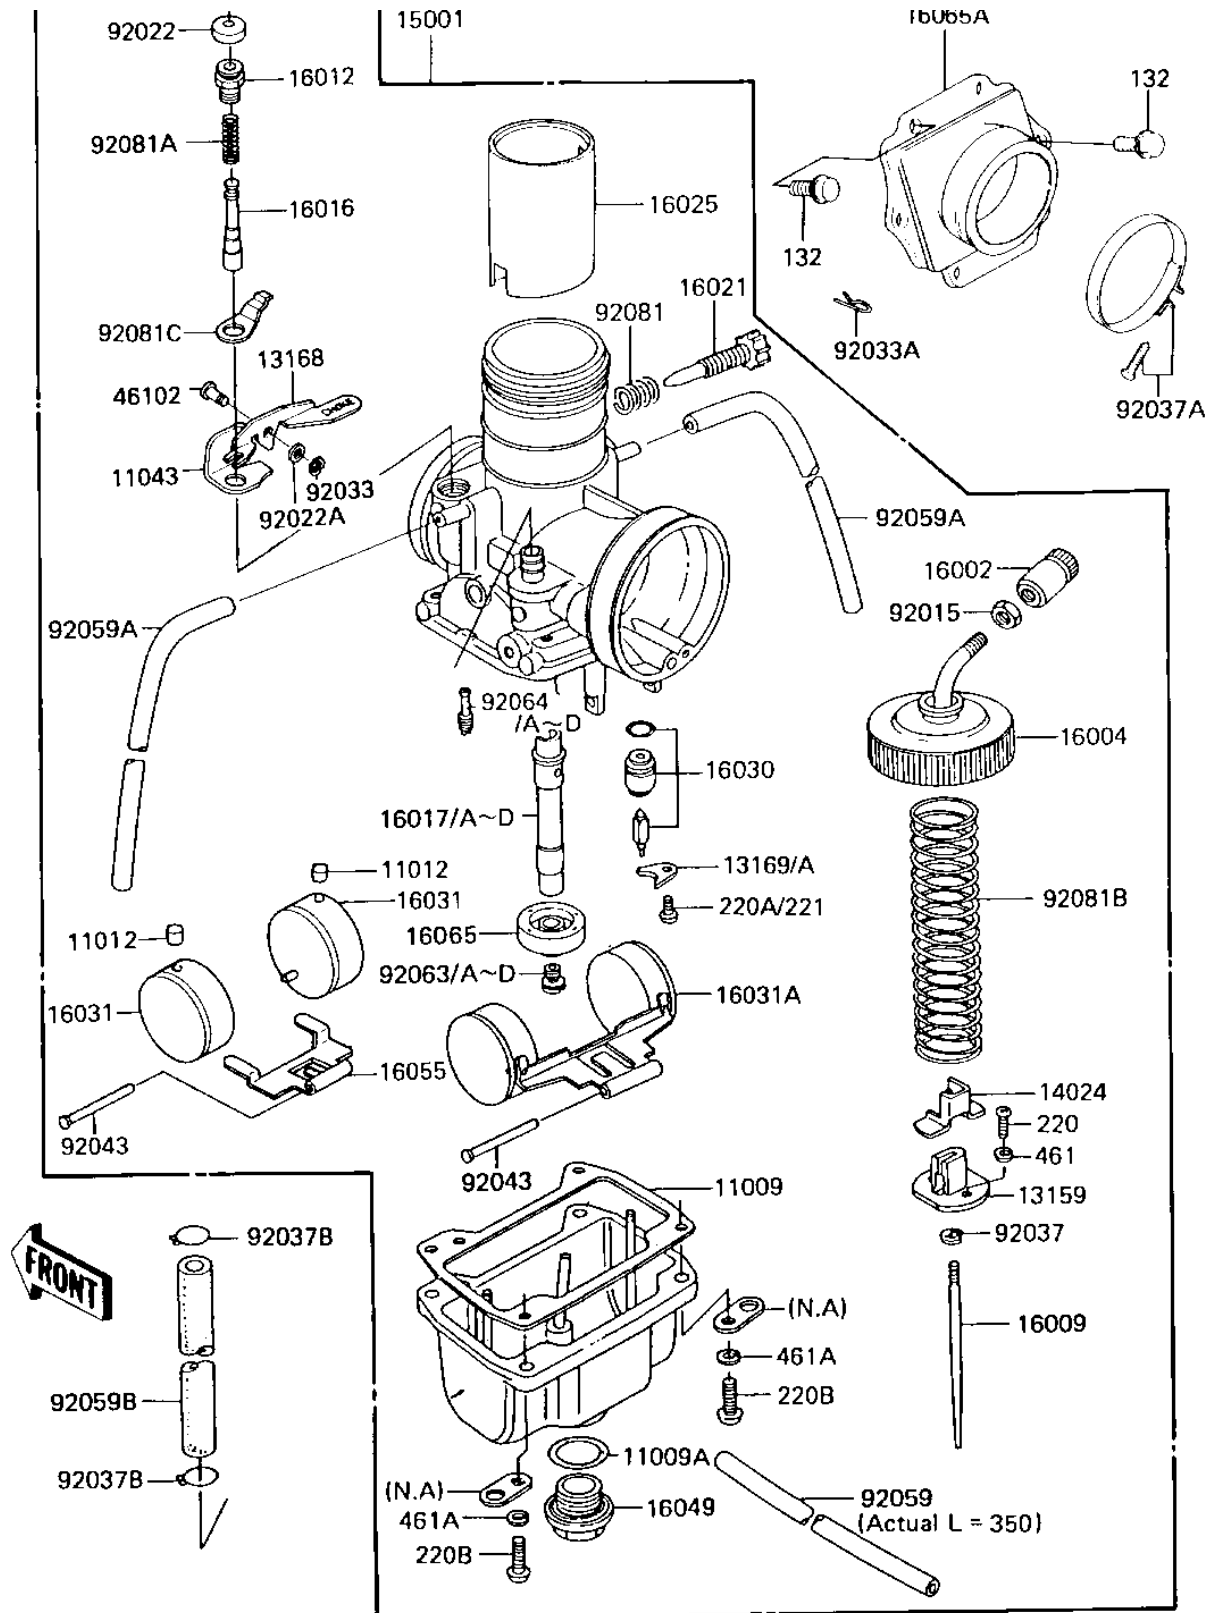

1985 Tecate PARTS DIAGRAM

CARBURETOR ('85 A2)

1985 Tecate PARTS LIST

CARBURETOR ('85 A2)

ITEM NAME	PART NUMBER	QUANTITY
GASKET,FLOAT CHAMBER (Ref # 11009)	11009-1275	1
GASKET-COVER (Ref # 11009A)	16038-009	1
CAP,FLOAT (Ref # 11012)	11012-1047	1
BRACKET,STARTER PLUNG (Ref # 11043)	11043-1715	1
CONNECTOR,THROTTLE (Ref # 13159)	13159-1010	1
LEVER,STARTER (Ref # 13168)	13168-1233	1
PLATE, LOCK (Ref # 13169)	13169-1190	1
PLATE,LOCK (Ref # 13169A)	13169-1923	1
COVER,THROTTLE,VALVE (Ref # 14024)	14025-1113	1
CARBURETOR-ASSY (Ref # 15001)	15001-1100	1
ADJUSTER,CABLE (Ref # 16002)	16002-1006	1
CAP-CHAMBER,MIXING (Ref # 16004)	16004-1013	1
NEEDLE-JET,6FL51-4 (Ref # 16009)	16009-1245	1
CAP,STARTER PLUNGER (Ref # 16012)	16012-019	1
PLUNGER (Ref # 16016)	16016-011	1
JET-NEEDLE,Q-6 (Ref # 16017)	16017-1210	1
JET-NEEDLE,R-0 (Ref # 16017A)	16017-1238	1
JET-NEEDLE,Q-8 (Ref # 16017B)	16017-1239	1
JET-NEEDLE,Q-4 (Ref # 16017C)	16017-1249	1
JET-NEEDLE,Q-2 (Ref # 16017D)	16017-1269	1
SCREW,THROT VLV ADJST (Ref # 16021)	16021-1030	1
VALVE-THROTTLE,CA.3.0 (Ref # 16025)	16025-1114	1
VALVE-FLOAT,3.3 (Ref # 16030)	16030-1020	1
FLOAT (Ref # 16031)	16031-029	1
FLOAT (Ref # 16031A)	16031-030	1
COVER,MAIN JET (Ref # 16049)	16049-006	1
ARM,FLOAT (Ref # 16055)	16055-009	1
HOLDER,NEEDLE JET (Ref # 16065)	16065-1045	1
HOLDER-CARBURETOR (Ref # 16065A)	16065-1048	1