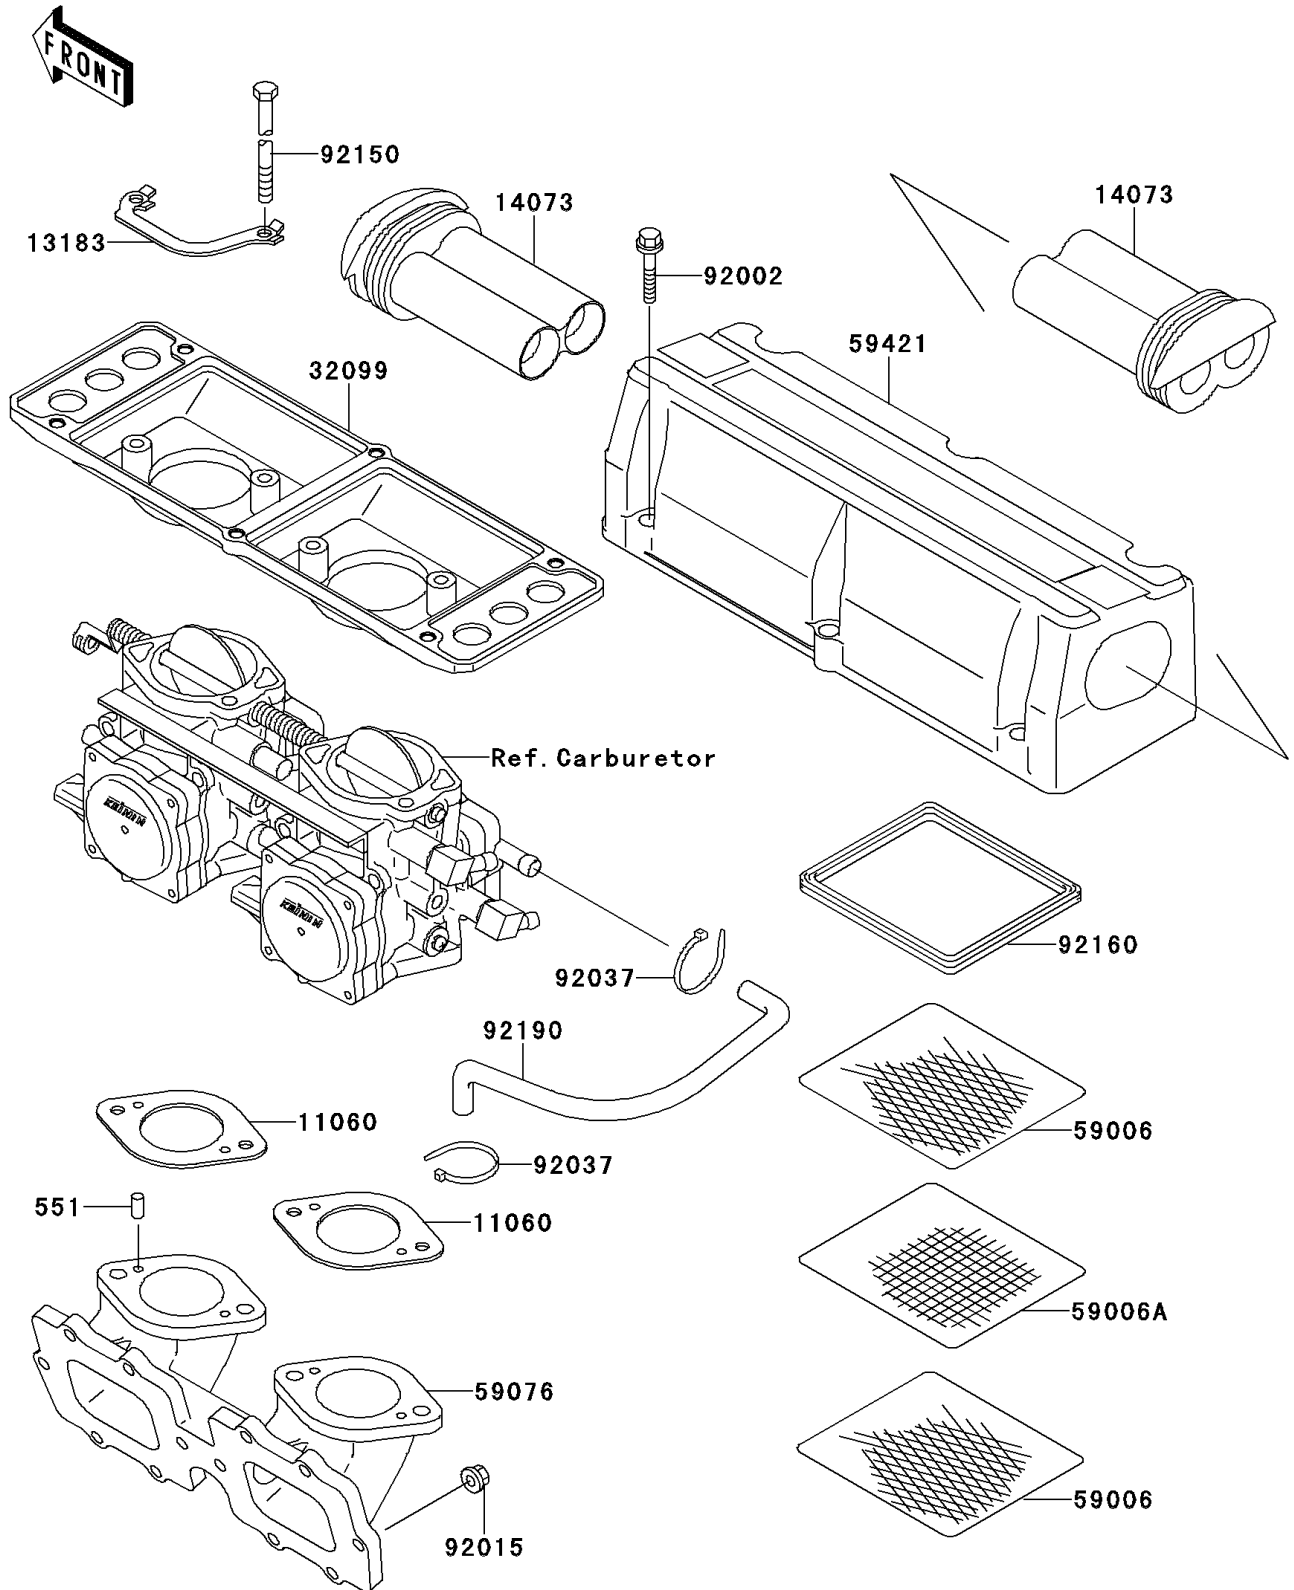

1996 Super Sport XI PARTS DIAGRAM

Flame Arrester

E1614

1996 Super Sport XI PARTS LIST

Flame Arrester

ITEM NAME	PART NUMBER	QUANTITY
PIN-DOWEL (Ref # 551)	551R0408	1
GASKET (Ref # 11060)	11060-3758	1
PLATE (Ref # 13183)	13183-3726	1
DUCT (Ref # 14073)	14073-3745	1
CASE (Ref # 32099)	32099-3770	1
ARRESTER-FLAME (Ref # 59006)	59006-3707	1
ARRESTER-FLAME (Ref # 59006A)	59006-3708	1
MANIFOLD-INTAKE (Ref # 59076)	59076-3721	1
COVER-INTAKE (Ref # 59421)	59421-3719	1
BOLT,6X30 (Ref # 92002)	92002-3726	1
NUT,6MM (Ref # 92015)	92015-3767	1
CLAMP (Ref # 92037)	92037-1173	1
BOLT,6X125 (Ref # 92150)	92150-3784	1
DAMPER (Ref # 92160)	92160-3704	1
TUBE (Ref # 92190)	92190-3965	1