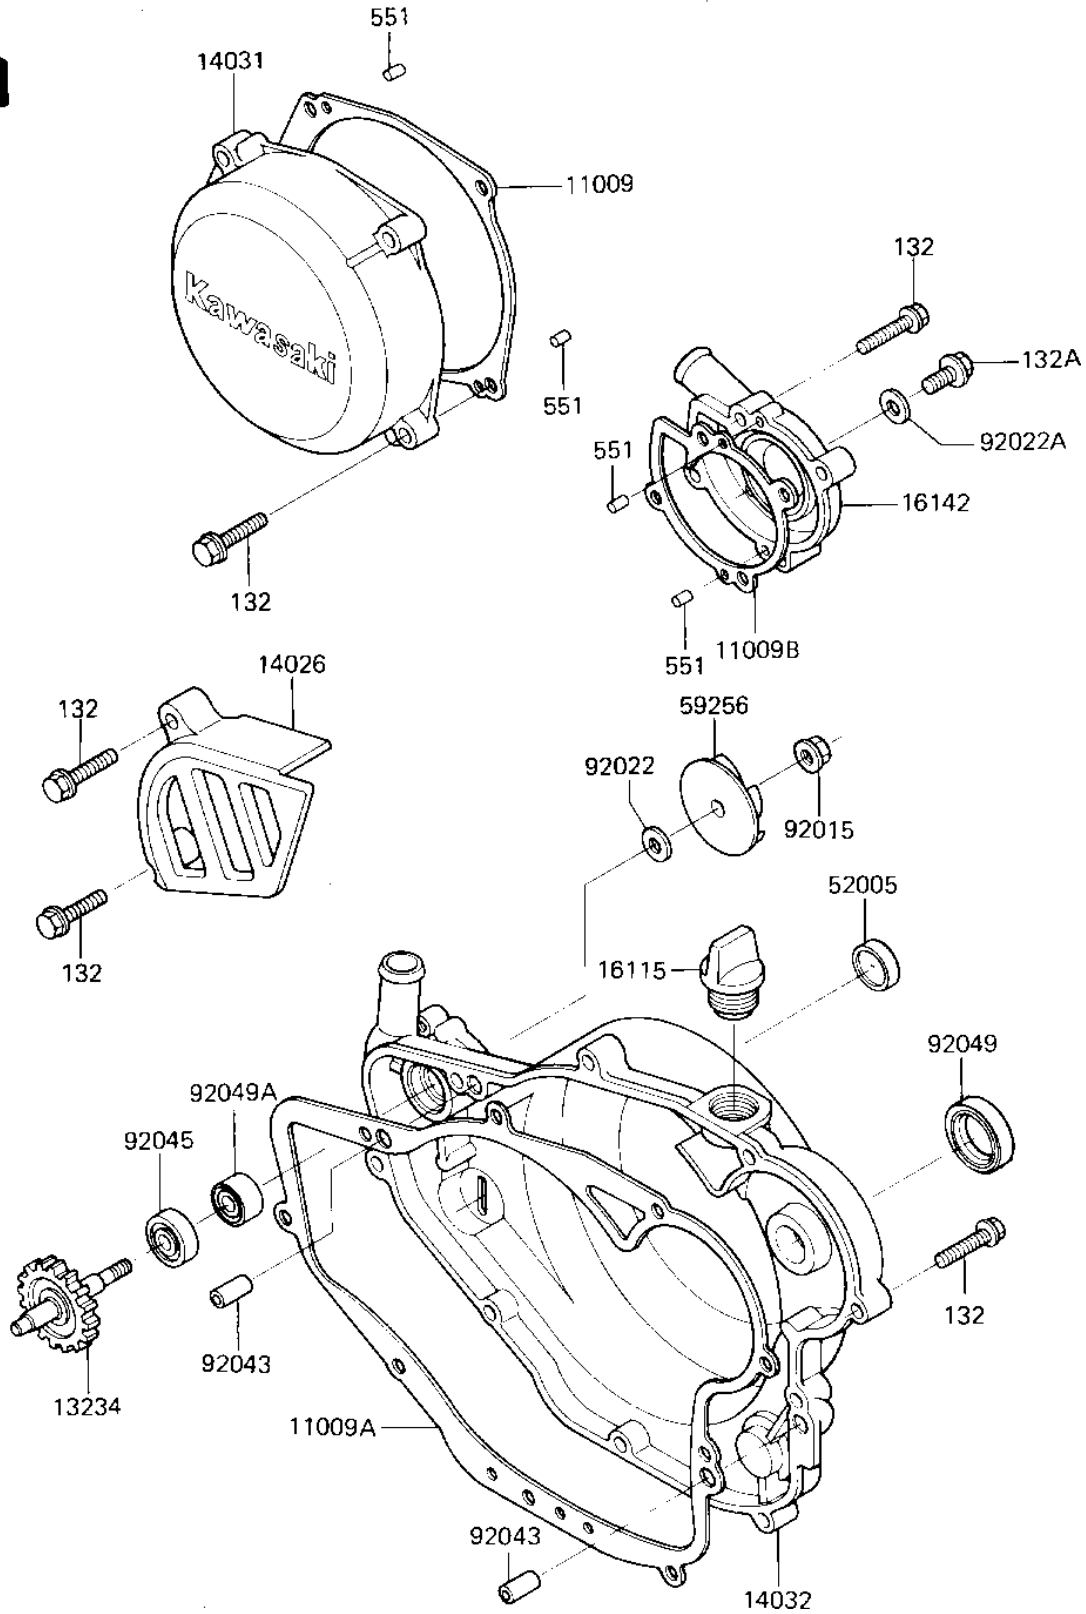

1985 Tecate PARTS DIAGRAM

ENGINE COVERS/WATER PUMP ('85 A2)

1985 Tecate PARTS LIST

ENGINE COVERS/WATER PUMP ('85 A2)

ITEM NAME	PART NUMBER	QUANTITY
GASKET,GENERATOR COVE (Ref # 11009)	11009-1319	1
GASKET,CLUTCH COVER (Ref # 11009A)	11009-1320	1
GASKET,PUMP COVER (Ref # 11009B)	11009-1321	1
SHAFT-COMP,WATER PUMP (Ref # 13234)	13234-1009	1
COVER-CHAIN (Ref # 14026)	14026-1119	1
COVER-GENERATOR (Ref # 14031)	14031-1104	1
COVER-CLUTCH (Ref # 14032)	14032-1094	1
FILLER,OIL (Ref # 16115)	16115-018	1
COVER-PUMP,WATER (Ref # 16142)	16142-1008	1
GAUGE,OIL LEVEL (Ref # 52005)	52005-1005	1
IMPELLER,WATER PUMP (Ref # 59256)	59256-1002	1
NUT-6MM (Ref # 92015)	92015-1078	1
WASHER,6X14X2 (Ref # 92022)	92022-1393	1
WASHER,8.2X14X1 (Ref # 92022A)	92022-1488	1
PIN-DOWEL (Ref # 92043)	92042-007	2
BEARING-BALL (Ref # 92045)	92045-1212	1
OIL SEAL,SB18307 (Ref # 92049)	92049-013	1
SEAL-OIL,MHSD8X18X10J (Ref # 92049A)	92049-1366	1
BOLT-FLANGED-SMALL (Ref # 132)	132G0625	19
BOLT-FLANGED-SMALL (Ref # 132A)	132G0810	1
PIN,DOWEL,4X8 (Ref # 551)	551A0408	4