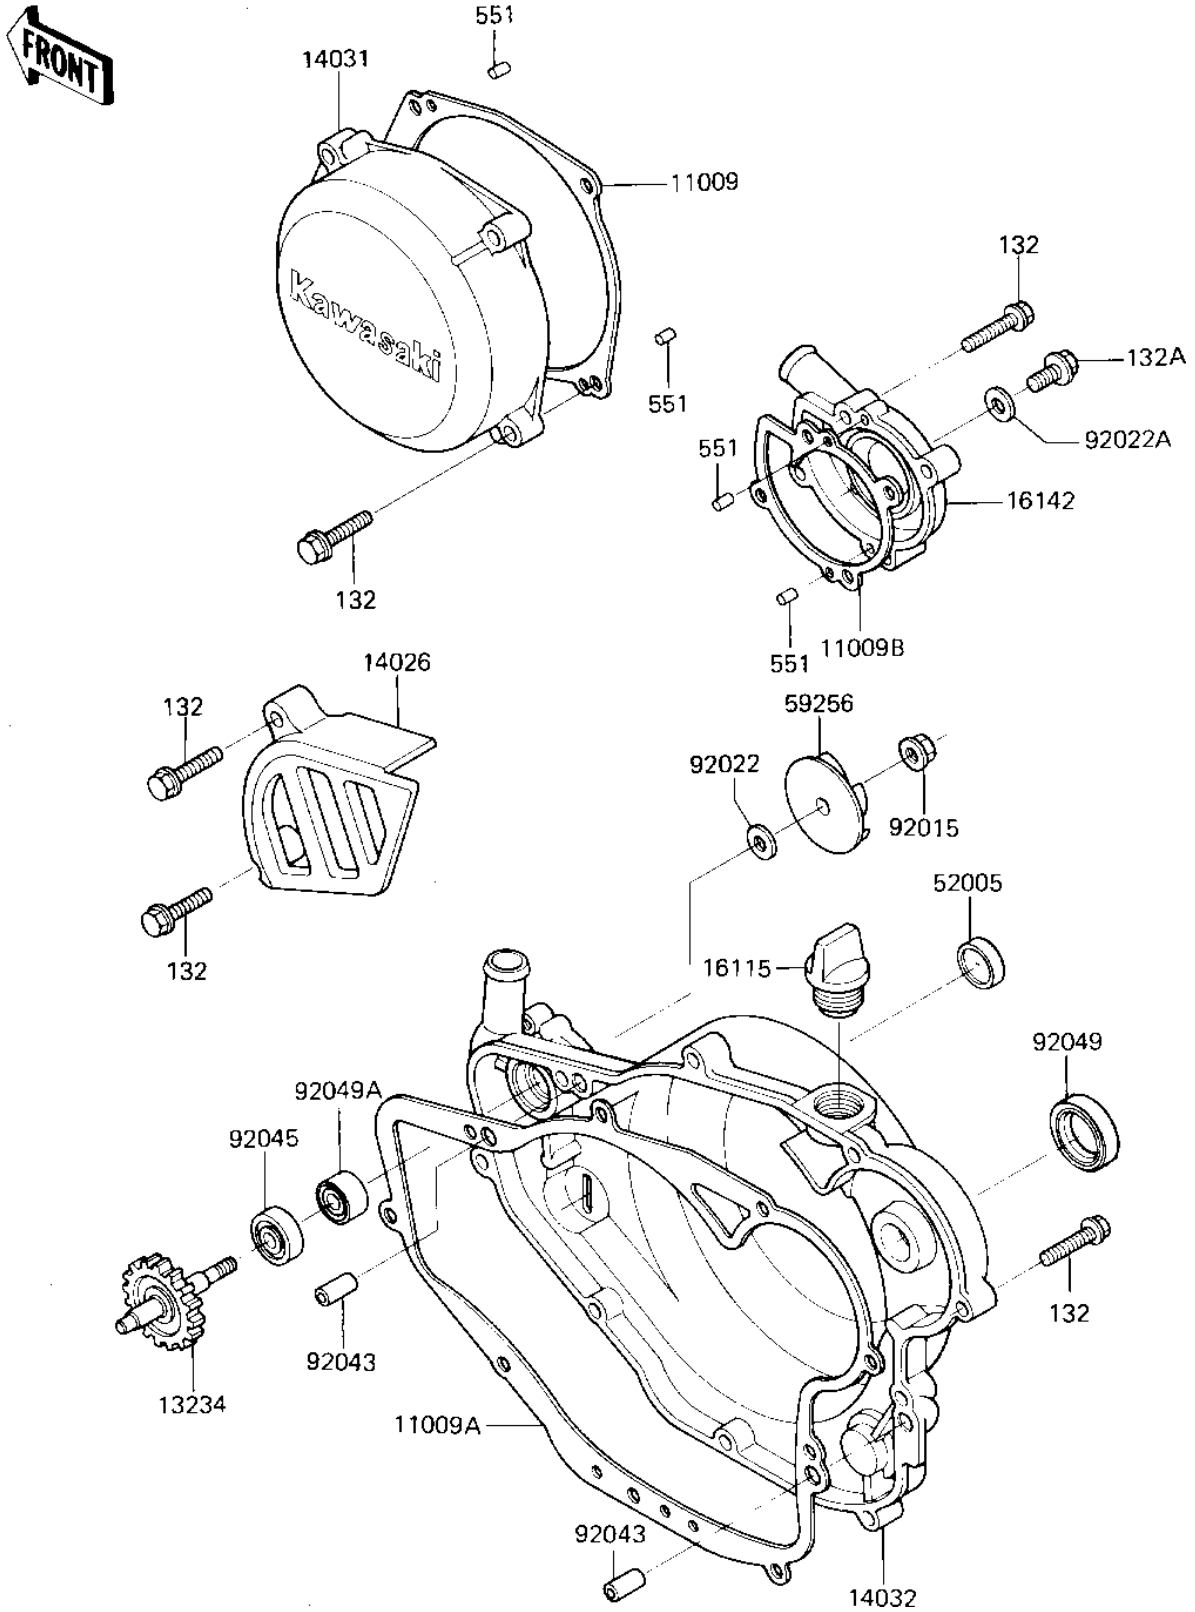

1985 Tecate PARTS DIAGRAM

ENGINE COVERS/WATER PUMP (85 A2)

1985 Tecate PARTS LIST

ENGINE COVERS/WATER PUMP ('85 A2)

ITEM NAME	PART NUMBER	QUANTITY
GASKET,GENERATOR COVE (Ref # 11009)	11009-1319	1
GASKET,CLUTCH COVER (Ref # 11009A)	11009-1320	1
GASKET,PUMP COVER (Ref # 11009B)	11009-1321	1
SHAFT-COMP,WATER PUMP (Ref # 13234)	13234-1009	1
COVER-CHAIN (Ref # 14026)	14026-1119	1
COVER-GENERATOR (Ref # 14031)	14031-1104	1
COVER-CLUTCH (Ref # 14032)	14032-1094	1
FILLER,OIL (Ref # 16115)	16115-018	1
COVER-PUMP,WATER (Ref # 16142)	16142-1008	1
GAUGE,OIL LEVEL (Ref # 52005)	52005-1005	1
IMPELLER,WATER PUMP (Ref # 59256)	59256-1002	1
NUT-6MM (Ref # 92015)	92015-1078	1
WASHER,6X14X2 (Ref # 92022)	92022-1393	1
WASHER,8.2X14X1 (Ref # 92022A)	92022-1488	1
PIN-DOWEL (Ref # 92043)	92042-007	1
BEARING-BALL (Ref # 92045)	92045-1212	1
OIL SEAL,SB18307 (Ref # 92049)	92049-013	1
SEAL-OIL,MHSD8X18X10J (Ref # 92049A)	92049-1366	1
BOLT-FLANGED-SMALL (Ref # 132)	132G0625	1
BOLT-FLANGED-SMALL (Ref # 132A)	132G0810	1
PIN,DOWEL,4X8 (Ref # 551)	551A0408	1