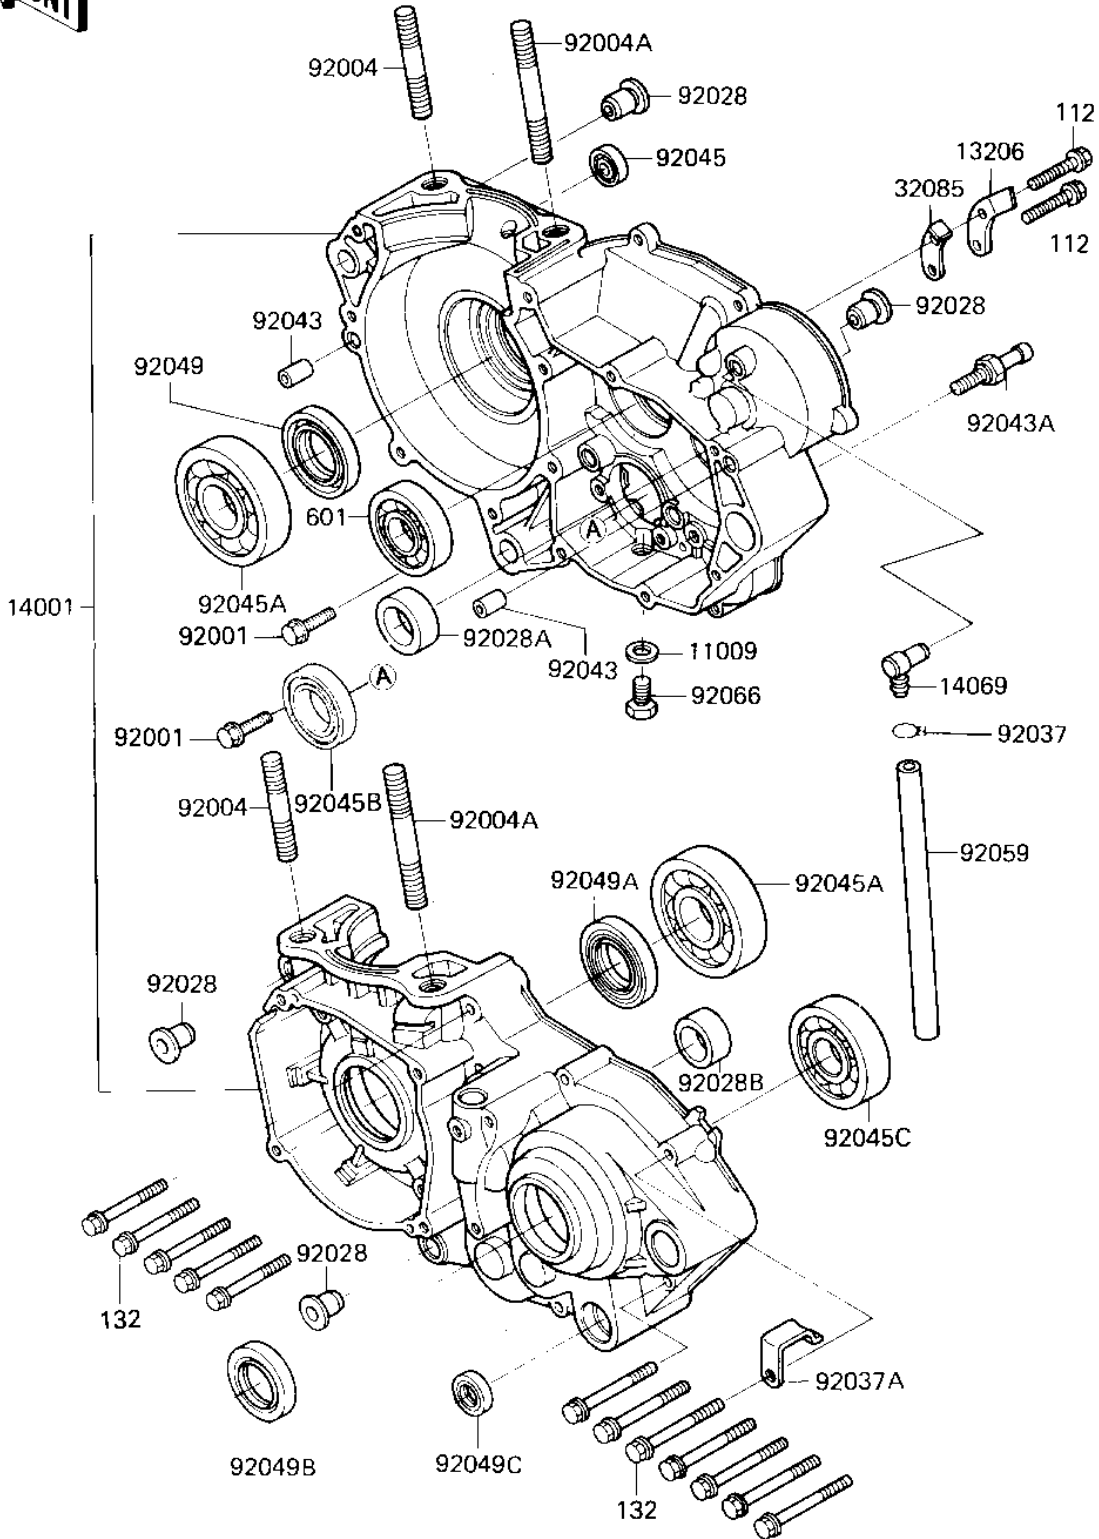

1985 Tecate PARTS DIAGRAM

CRANKCASE ('85 A2)

1985 Tecate PARTS LIST

CRANKCASE ('85 A2)

| ITEM NAME | PART NUMBER | QUANTITY |
|--------------------------------------|-------------|----------|
| GASKET CHECK VALVE (Ref # 11009) | 92065-058 | 1 |
| GUIDE-KICK (Ref # 13206) | 13206-1052 | 1 |
| SET-CRANKCASE (Ref # 14001) | 14001-5152 | 1 |
| BREATHER (Ref # 14069) | 14069-003 | 1 |
| STOPPER,KICKSTARTER (Ref # 32085) | 32085-1016 | 1 |
| BOLT,W/WASHER,6X14 (Ref # 92001) | 92001-1829 | 4 |
| STUD,10X35 (Ref # 92004) | 92004-1063 | 2 |
| STUD,10X45 (Ref # 92004A) | 92004-1065 | 2 |
| BUSHING,CRANKCASE (Ref # 92028) | 92028-1133 | 4 |
| BUSHING (Ref # 92028A) | 92028-131 | 1 |
| BUSHING (Ref # 92028B) | 92028-132 | 1 |
| CLAMP FUEL PIPE (Ref # 92037) | 92037-010 | 1 |
| CLAMP,HARNESS (Ref # 92037A) | 92037-1318 | 1 |
| PIN-DOWEL (Ref # 92043) | 92042-007 | 2 |
| PIN,CHANGE PEDAL (Ref # 92043A) | 92043-1055 | 1 |
| BEARING-BALL (Ref # 92045) | 92045-1211 | 1 |
| BEARING BALL #6305SH2 (Ref # 92045A) | 92045-1024 | 2 |
| BEARING-BALL,6905Z (Ref # 92045B) | 92045-1058 | 1 |
| BEARING-BALL,6205 (Ref # 92045C) | 92045-1115 | 1 |
| OIL SEAL,TCJ25457 (Ref # 92049) | 92049-1051 | 1 |
| OIL SEAL,TCJ20407 (Ref # 92049A) | 92049-1052 | 1 |
| OIL SEAL TB3040 (Ref # 92049B) | 92050-033 | 1 |
| OIL SEAL,TB13225.5 (Ref # 92049C) | 92051-005 | 1 |
| TUBE,6X9X750 (Ref # 92059) | 92059-1372 | 1 |
| PLUG OIL DRAIN (Ref # 92066) | 92067-001 | 1 |
| BOLT-UPSET (Ref # 112) | 112G0618 | 2 |
| BOLT-FLANGED-SMALL (Ref # 132) | 132G0640 | 12 |
| BEARING BALL #6204 (Ref # 601) | 601B6204 | 1 |