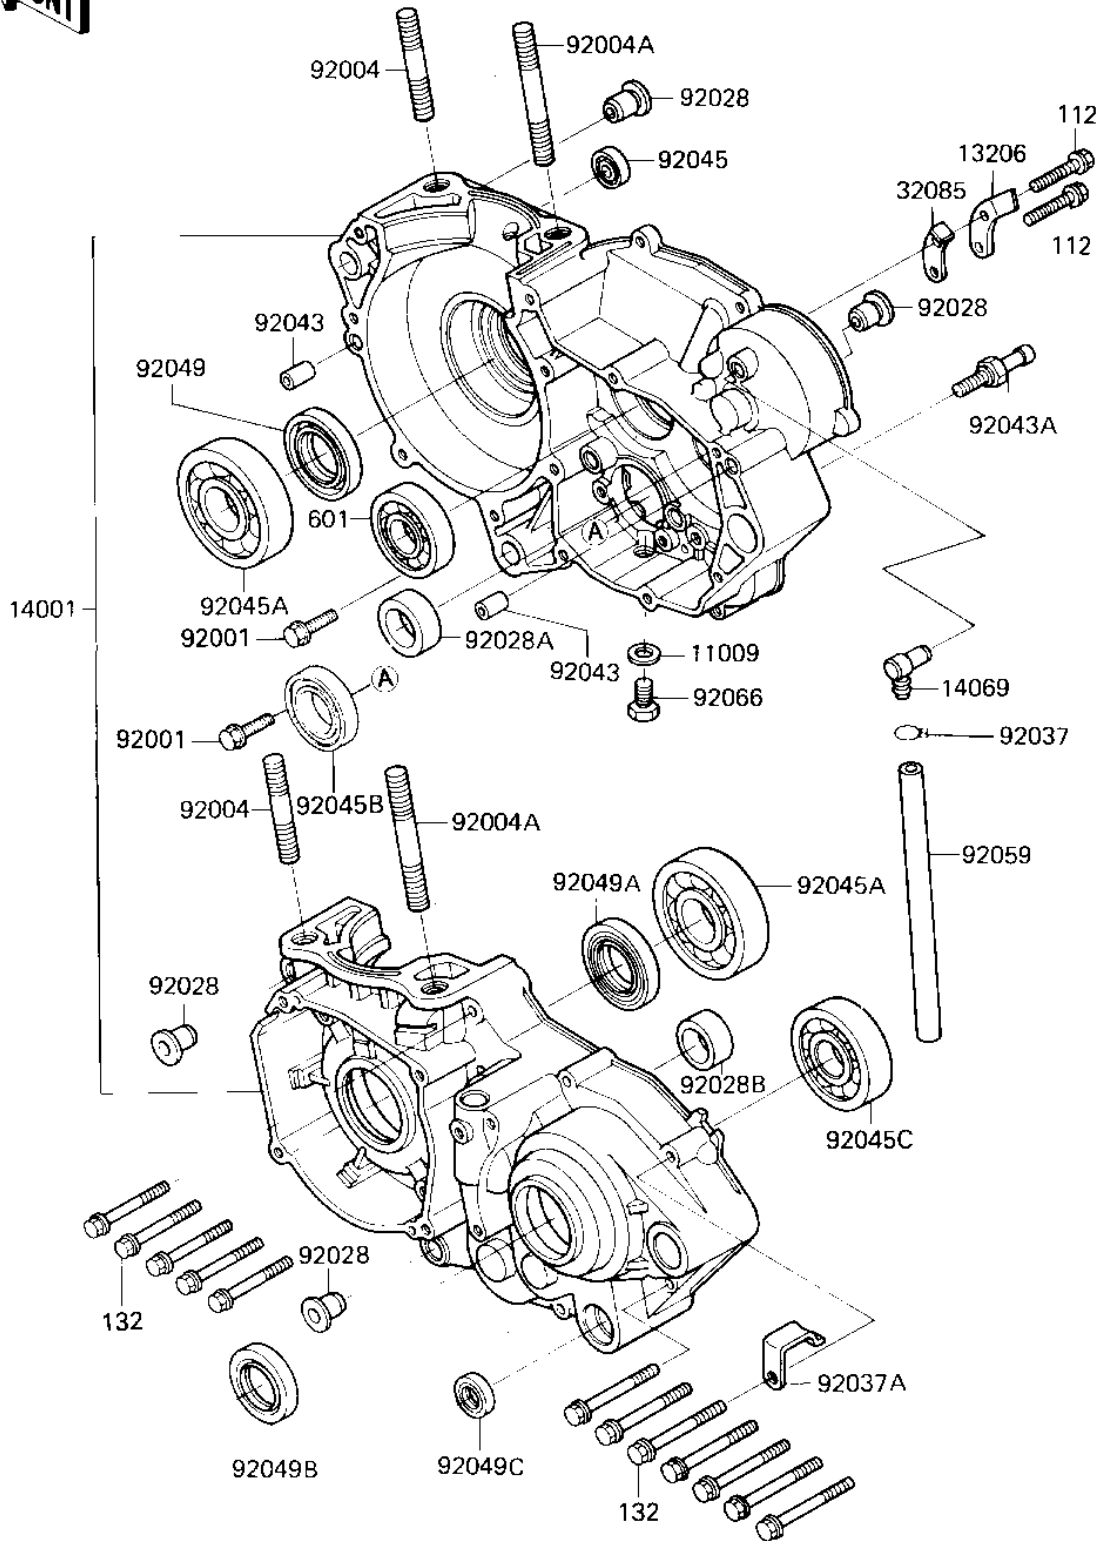

1985 Tecate PARTS DIAGRAM

CRANKCASE ('85 A2)

1985 Tecate PARTS LIST

CRANKCASE ('85 A2)

ITEM NAME	PART NUMBER	QUANTITY
GASKET CHECK VALVE (Ref # 11009)	92065-058	1
GUIDE-KICK (Ref # 13206)	13206-1052	1
SET-CRANKCASE (Ref # 14001)	14001-5152	1
BREATHER (Ref # 14069)	14069-003	1
STOPPER,KICKSTARTER (Ref # 32085)	32085-1016	1
BOLT,W/WASHER,6X14 (Ref # 92001)	92001-1829	1
STUD,10X35 (Ref # 92004)	92004-1063	1
STUD,10X45 (Ref # 92004A)	92004-1065	1
BUSHING,CRANKCASE (Ref # 92028)	92028-1133	1
BUSHING (Ref # 92028A)	92028-131	1
BUSHING (Ref # 92028B)	92028-132	1
CLAMP FUEL PIPE (Ref # 92037)	92037-010	1
CLAMP,HARNESS (Ref # 92037A)	92037-1318	1
PIN-DOWEL (Ref # 92043)	92042-007	1
PIN,CHANGE PEDAL (Ref # 92043A)	92043-1055	1
BEARING-BALL (Ref # 92045)	92045-1211	1
BEARING BALL #6305SH2 (Ref # 92045A)	92045-1024	1
BEARING-BALL,6905Z (Ref # 92045B)	92045-1058	1
BEARING-BALL,6205 (Ref # 92045C)	92045-1115	1
OIL SEAL,TCJ25457 (Ref # 92049)	92049-1051	1
OIL SEAL,TCJ20407 (Ref # 92049A)	92049-1052	1
OIL SEAL TB3040 (Ref # 92049B)	92050-033	1
OIL SEAL,TB13225.5 (Ref # 92049C)	92051-005	1
TUBE,6X9X750 (Ref # 92059)	92059-1372	1
PLUG OIL DRAIN (Ref # 92066)	92067-001	1
BOLT-UPSET (Ref # 112)	112G0618	1
BOLT-FLANGED-SMALL (Ref # 132)	132G0640	1
BEARING BALL #6204 (Ref # 601)	601B6204	1