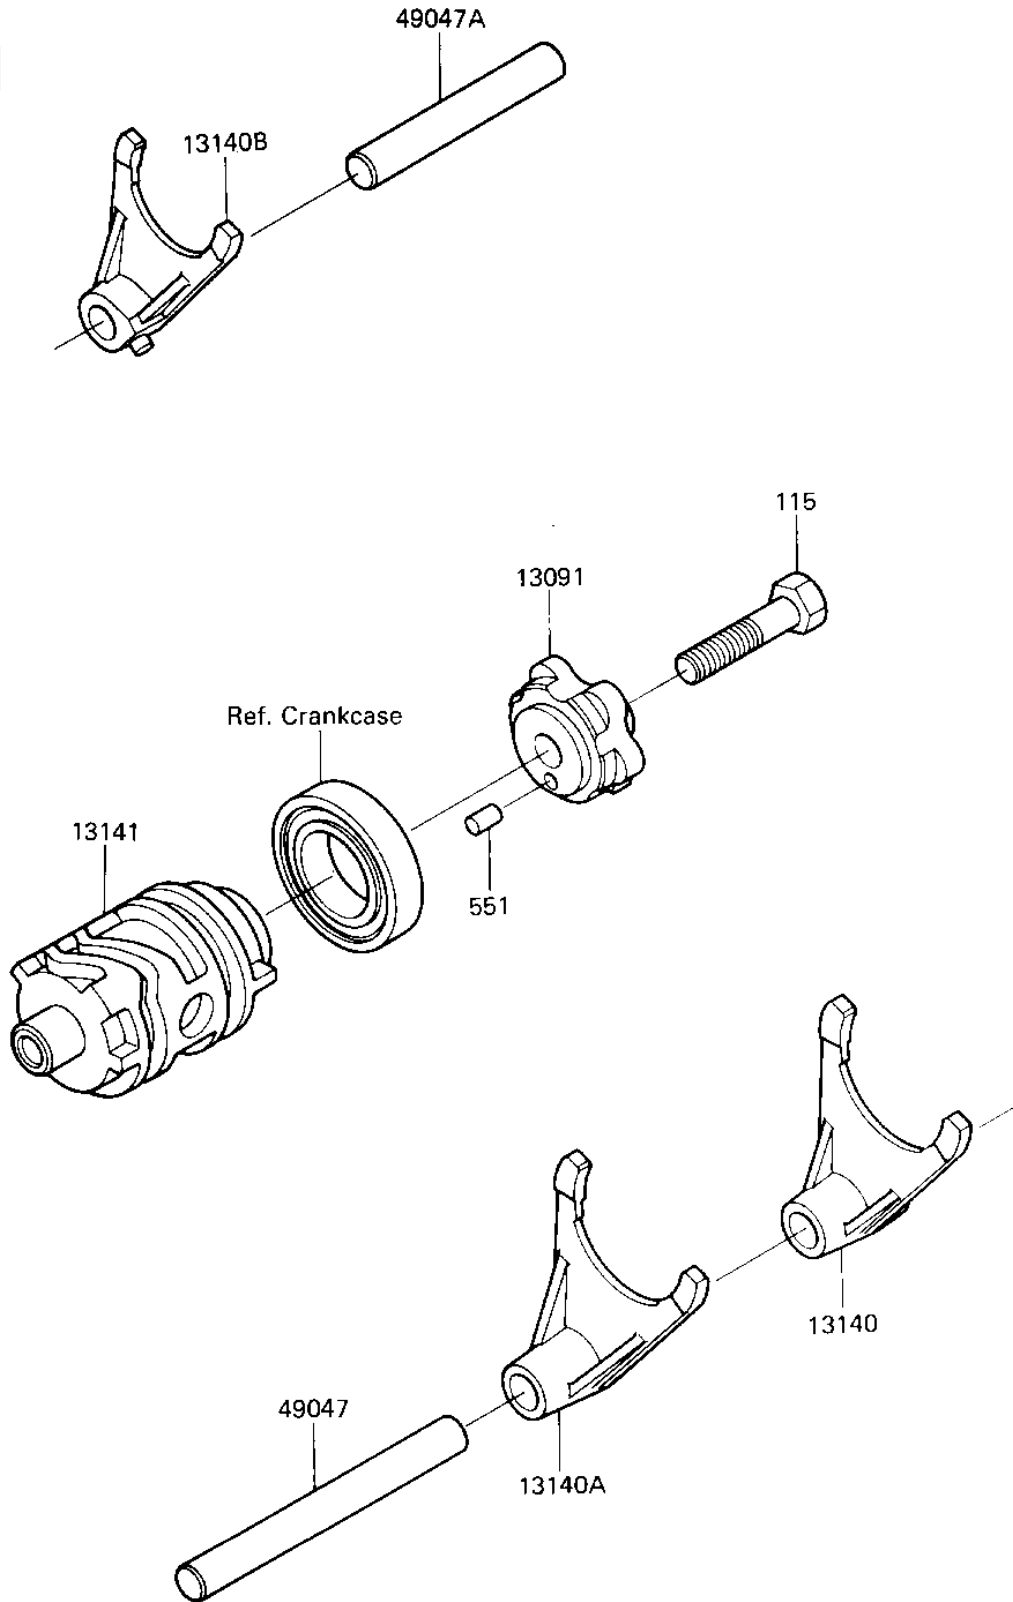

# 1985 Tecate PARTS DIAGRAM

GEAR CHANGE DRUM & FORKS ('85 A2)

# 1985 Tecate PARTS LIST

## GEAR CHANGE DRUM & FORKS ('85 A2)

ITEM NAME	PART NUMBER	QUANTITY
HOLDER,CHANGE DRUM (Ref # 13091)	13091-1364	1
FORK-SHIFT,LOW (Ref # 13140)	13140-1071	1
FORK-SHIFT,2ND&3RD (Ref # 13140A)	13140-1072	1
FORK-SHIFT,4TH&TOP (Ref # 13140B)	13140-1073	1
DRUM-CHANGE (Ref # 13141)	13141-1069	1
ROD,SHIFT,10X90 (Ref # 49047)	49047-1009	1
ROD,SHIFT,L=65M/M (Ref # 49047A)	49047-1011	1
BOLT-SMALL-UPSET 8X25 (Ref # 115)	115G0825	1
PIN,DOWEL,4X8 (Ref # 551)	551A0408	1