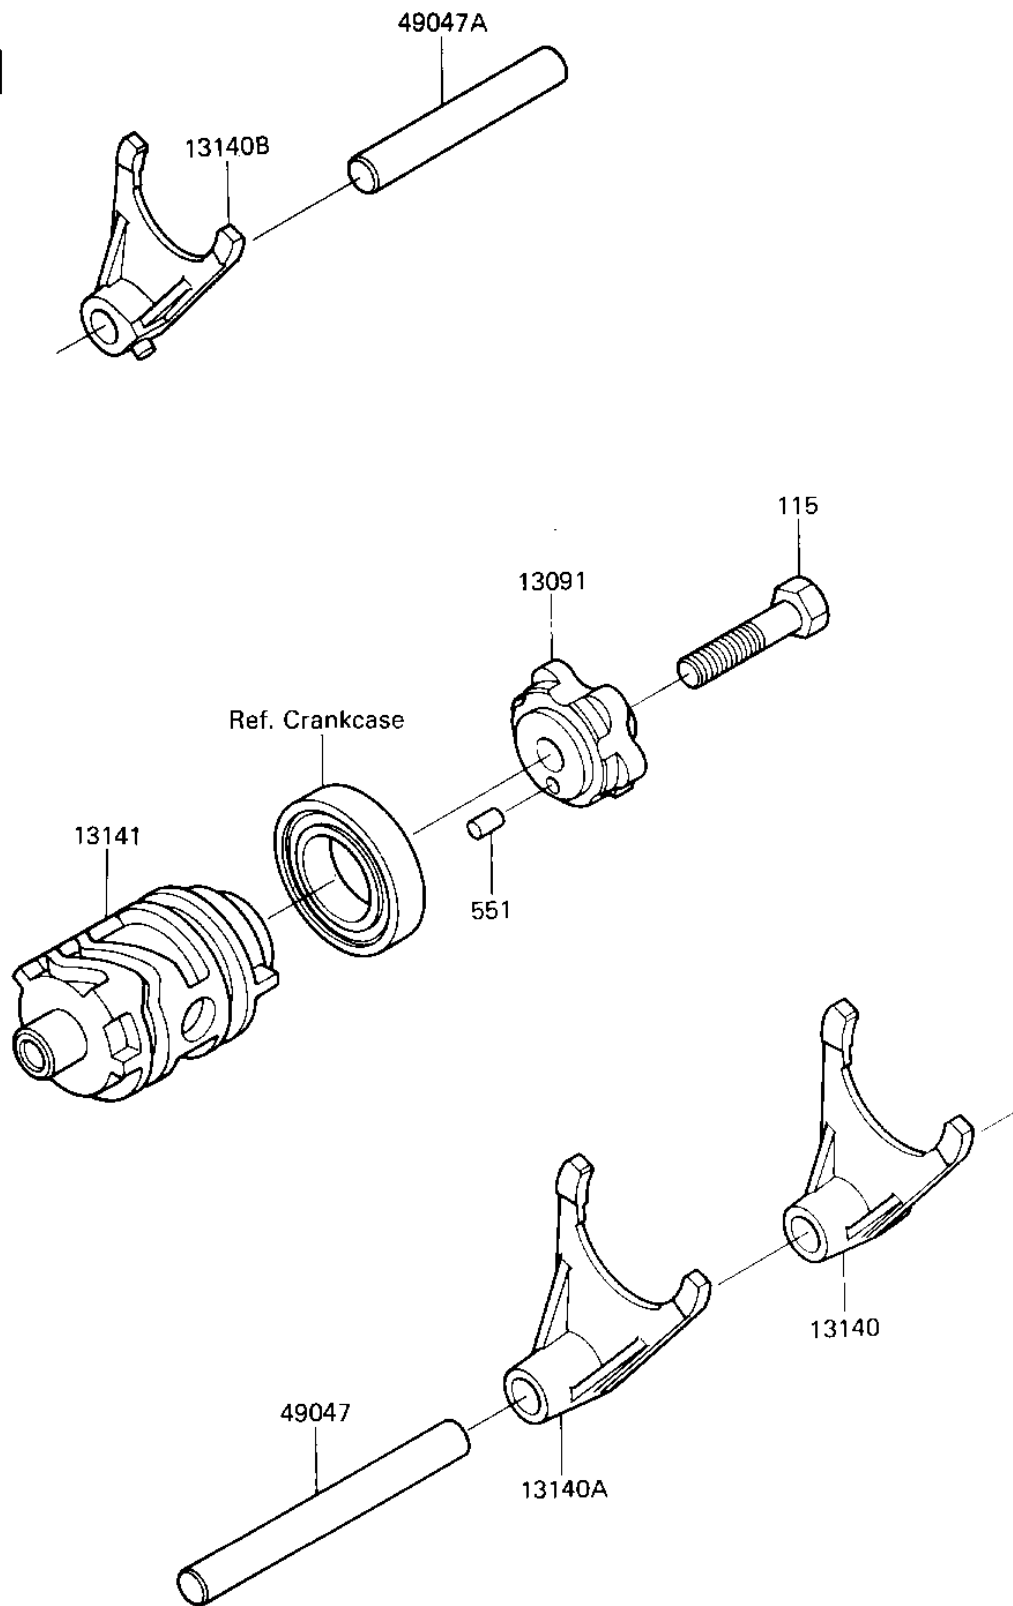

1985 Tecate PARTS DIAGRAM

GEAR CHANGE DRUM & FORKS ('85 A2)

1985 Tecate PARTS LIST

GEAR CHANGE DRUM & FORKS ('85 A2)

ITEM NAME	PART NUMBER	QUANTITY
HOLDER,CHANGE DRUM (Ref # 13091)	13091-1364	1
FORK-SHIFT,LOW (Ref # 13140)	13140-1071	1
FORK-SHIFT,2ND&3RD (Ref # 13140A)	13140-1072	1
FORK-SHIFT,4TH&TOP (Ref # 13140B)	13140-1073	1
DRUM-CHANGE (Ref # 13141)	13141-1069	1
ROD,SHIFT,10X90 (Ref # 49047)	49047-1009	1
ROD,SHIFT,L=65M/M (Ref # 49047A)	49047-1011	1
BOLT-SMALL-UPSET 8X25 (Ref # 115)	115G0825	1
PIN,DOWEL,4X8 (Ref # 551)	551A0408	1