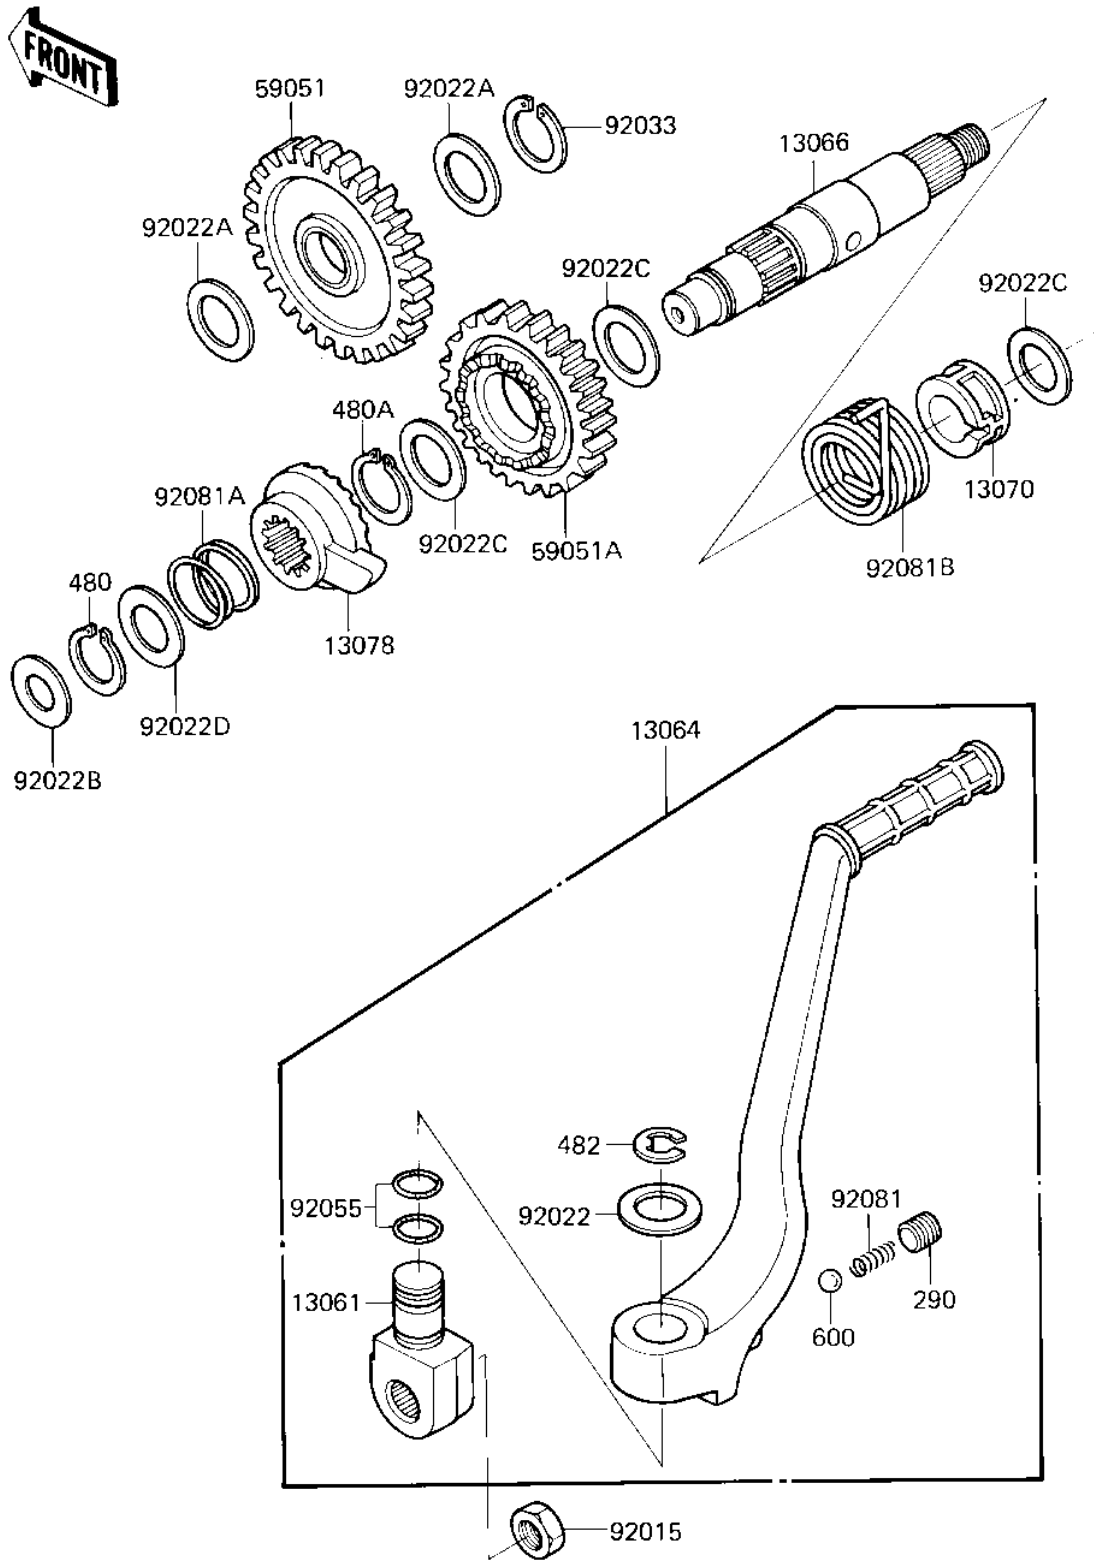

1985 Tecate PARTS DIAGRAM

KICKSTARTER MECHANISM ('85 A2)

1985 Tecate PARTS LIST

KICKSTARTER MECHANISM ('85 A2)

ITEM NAME	PART NUMBER	QUANTITY
BOSS,KICK PEDAL (Ref # 13061)	13061-1055	1
LEVER-ASSY-KICK,PEDAL (Ref # 13064)	13064-1047	1
SHAFT-KICK (Ref # 13066)	13066-1026	1
GUIDE,KICK SPRING (Ref # 13070)	13070-1063	1
RATCHET (Ref # 13078)	13078-1061	1
IDLE GEAR, KICKSTRTER (Ref # 59051)	59051-1022	1
GEAR-SPUR,KICKSTARTER (Ref # 59051A)	59051-1051	1
NUT,12MM (Ref # 92015)	92015-1001	1
WASHER,PLAIN (Ref # 92022)	92022-1019	1
WASHER (Ref # 92022A)	92022-252	1
WASHER,PLAIN (Ref # 92022B)	92022-269	1
WASHER,PLAIN (Ref # 92022C)	92022-271	1
WASHER,PLAIN (Ref # 92022D)	92022-315	1
CIRCLIP,18MM (Ref # 92033)	92033-029	1
"O" RING,11.5MM (Ref # 92055)	92055-072	1
SPRING KICK PEDAL (Ref # 92081)	92081-020	1
SPRING,RATCHET (Ref # 92081A)	92081-122	1
SPRING,KICKSTARTER (Ref # 92081B)	92081-1253	1
SCREW, 8X16 (Ref # 290)	290Q0816	1
CIRCLIP 16MM (Ref # 480)	480J1600	1
CIRCLIP 18MM (Ref # 480A)	480J1800	1
CIR CLIP (Ref # 482)	482K0100	1
BALL-STEEL,1/4" (Ref # 600)	600A0800	1