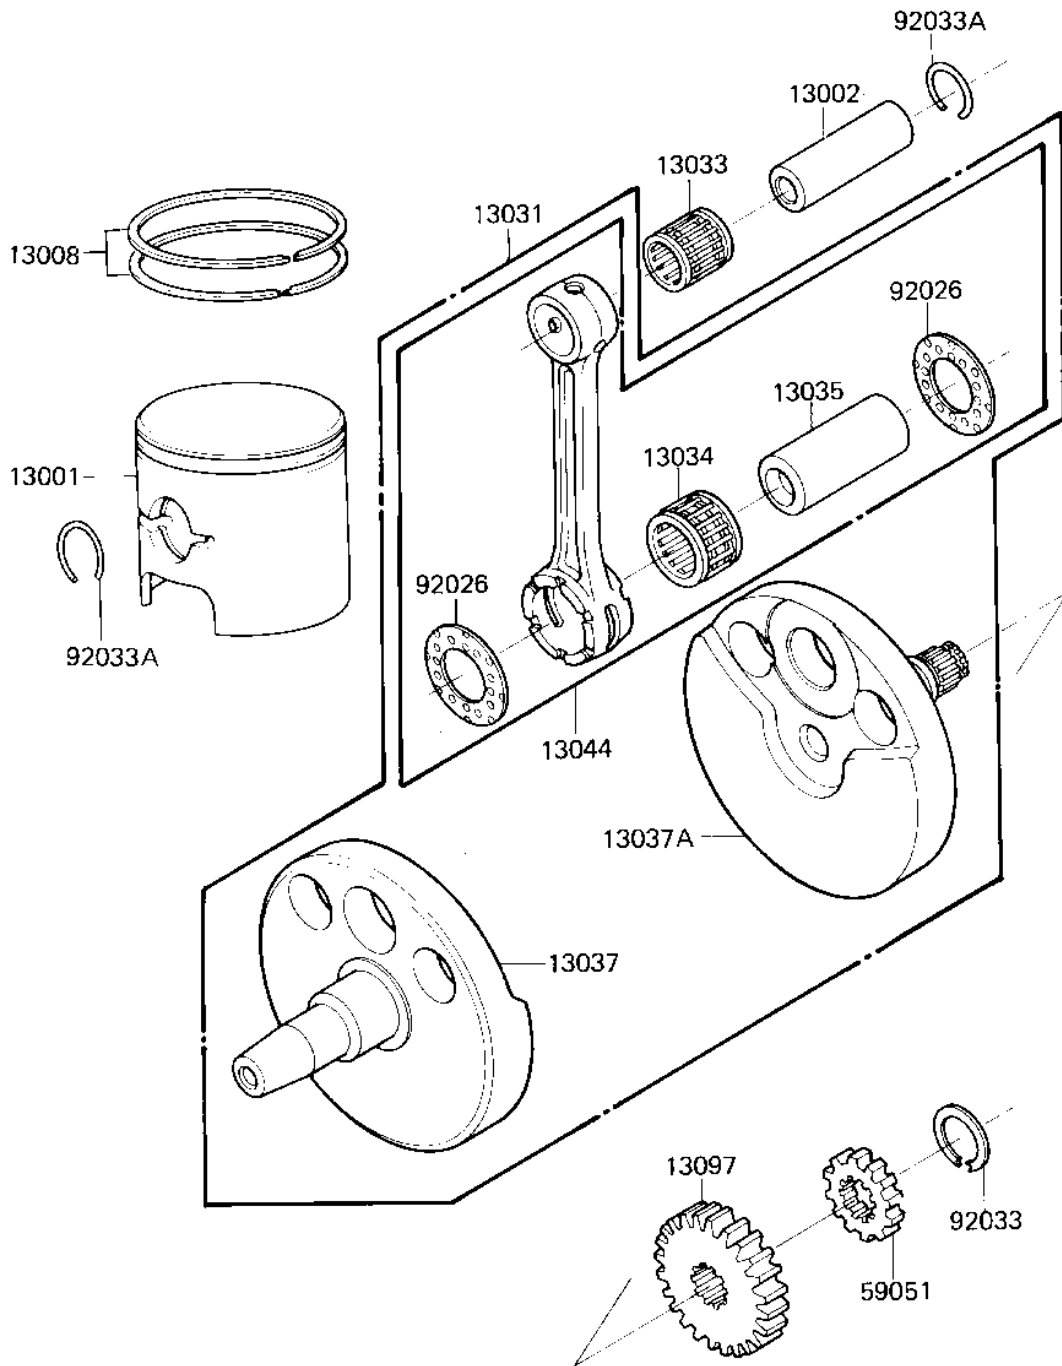

1985 Tecate PARTS DIAGRAM

CRANKSHAFT/PISTON ('85 A2)

E1321-0060

1985 Tecate PARTS LIST

CRANKSHAFT/PISTON ('85 A2)

ITEM NAME	PART NUMBER	QUANTITY
PISTON-ENGINE (Ref # 13001)	13001-1191	1
PIN-PISTON (Ref # 13002)	13002-017	1
RING SET,STD (Ref # 13008)	13008-5008	1
CRANKSHAFT-COMP (Ref # 13031)	13031-1189	1
BEARING-SMALL END (Ref # 13033)	13033-1010	1
BEARING-BIG END,H24X3 (Ref # 13034)	13034-1060	1
PIN,CRANK (Ref # 13035)	13035-034	1
CRANKSHAFT (Ref # 13037)	13037-1097	1
CRANKSHAFT,RH (Ref # 13037A)	13037-1158	1
SET-CONNECTING ROD (Ref # 13044)	13044-5042	1
GEAR-PRIMARY SPUR,18T (Ref # 13097)	13097-1084	1
GEAR-SPUR,WATER PUMP, (Ref # 59051)	59051-1049	1
SPACER (Ref # 92026)	92026-1241	1
CIRCLIP,25MM (Ref # 92033)	92033-025	1
CIRCLIP-PISTON PIN (Ref # 92033A)	92036-015	1