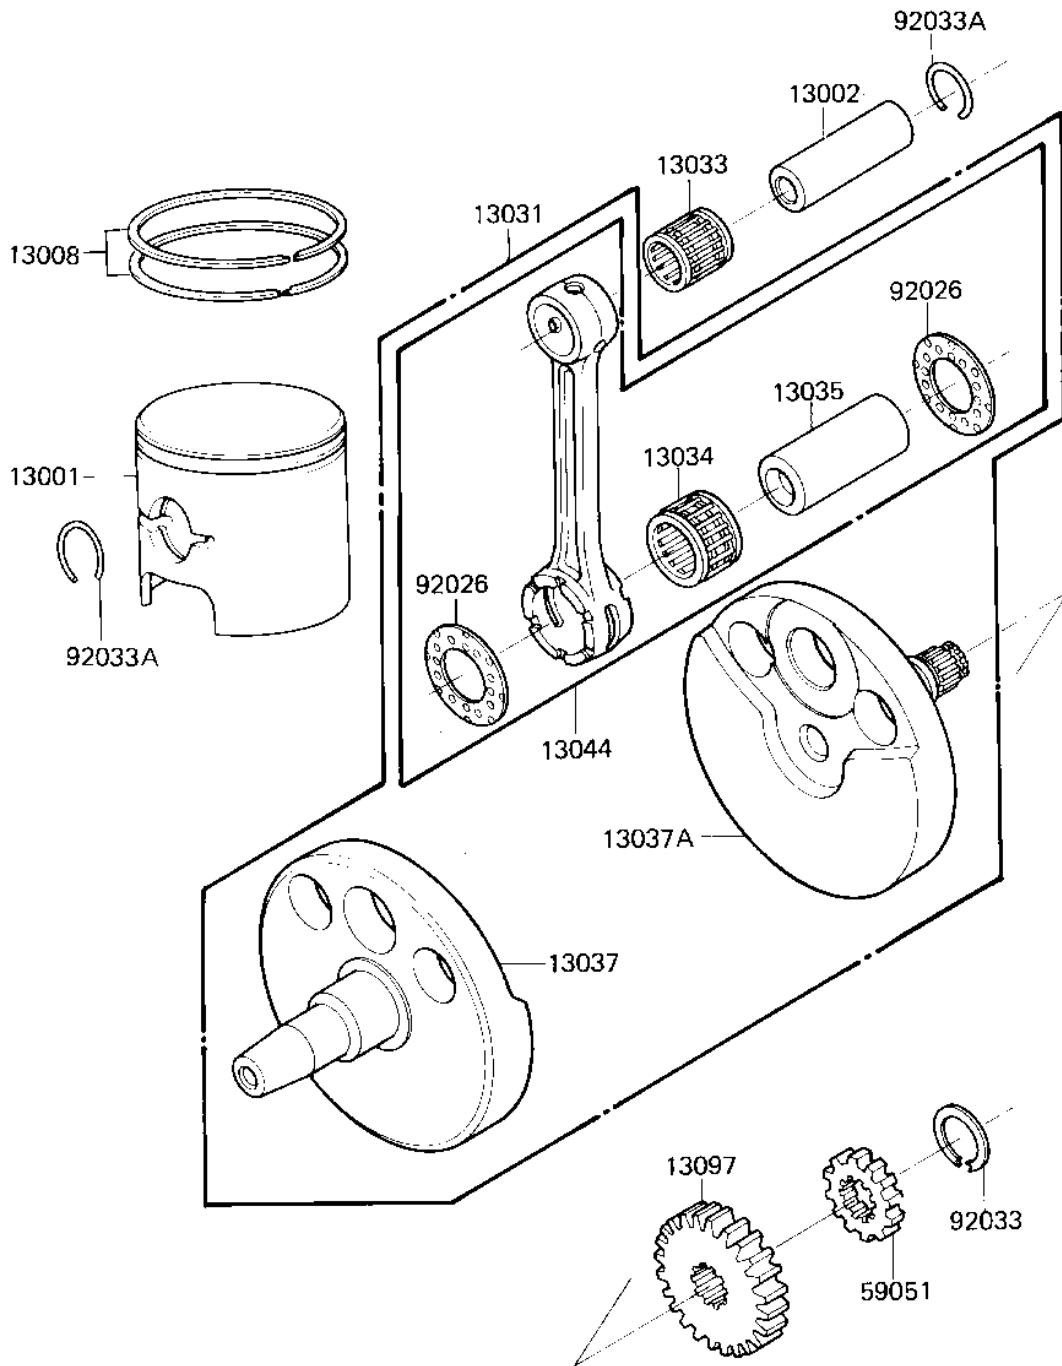

1985 Tecate PARTS DIAGRAM

CRANKSHAFT/PISTON ('85 A2)

E1321-0060

1985 Tecate PARTS LIST

CRANKSHAFT/PISTON ('85 A2)

ITEM NAME	PART NUMBER	QUANTITY
PISTON-ENGINE (Ref # 13001)	13001-1191	1
PIN-PISTON (Ref # 13002)	13002-017	1
RING SET,STD (Ref # 13008)	13008-5008	1
CRANKSHAFT-COMP (Ref # 13031)	13031-1189	1
BEARING-SMALL END (Ref # 13033)	13033-1010	1
BEARING-BIG END,H24X3 (Ref # 13034)	13034-1060	1
PIN,CRANK (Ref # 13035)	13035-034	1
CRANKSHAFT (Ref # 13037)	13037-1097	1
CRANKSHAFT,RH (Ref # 13037A)	13037-1158	1
SET-CONNECTING ROD (Ref # 13044)	13044-5042	1
GEAR-PRIMARY SPUR,18T (Ref # 13097)	13097-1084	1
GEAR-SPUR,WATER PUMP, (Ref # 59051)	59051-1049	1
SPACER (Ref # 92026)	92026-1241	2
CIRCLIP,25MM (Ref # 92033)	92033-025	1
CIRCLIP-PISTON PIN (Ref # 92033A)	92036-015	2