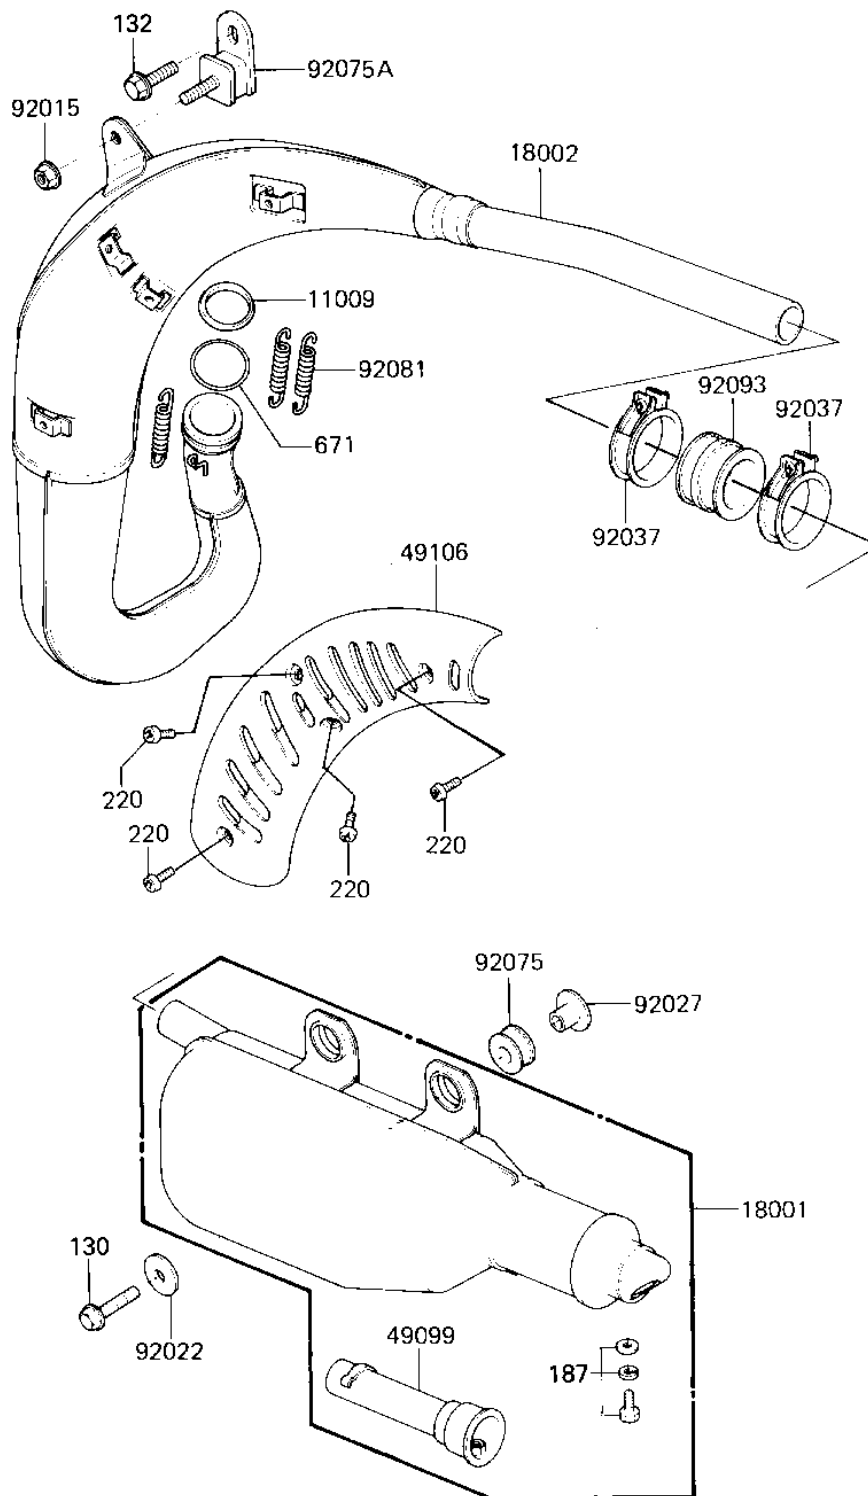

## 1985 Tecate PARTS DIAGRAM

MUFFLER ('85 A2)

E1140-0175

## 1985 Tecate PARTS LIST

MUFFLER ('85 A2)

ITEM NAME	PART NUMBER	QUANTITY
GASKET,EXHAUST PIPE (Ref # 11009)	11009-1253	1
MUFFLER,F.BLACK (Ref # 18001)	18001-1412	1
BODY-COMP-MUFFLER,BLA (Ref # 18002)	18002-1545	1
BAFFLE-PIPE MUFFLER (Ref # 49099)	49099-1221	1
COVER-MUFFLER (Ref # 49106)	49106-1051	1
NUT-6MM (Ref # 92015)	92015-1078	1
WASHER,PLAIN (Ref # 92022)	92022-298	1
COLLAR,L=16.3 (Ref # 92027)	92027-1672	1
CLAMP,CARBURETOR,40MM (Ref # 92037)	92037-1129	1
DAMPER,MUFFLER (Ref # 92075)	92075-1196	1
DAMPER,MUFFLER (Ref # 92075A)	92075-1891	1
SPRING,MUFFLER CONECT (Ref # 92081)	92081-1526	1
SEAL,MUFFLER (Ref # 92093)	92093-1085	1
BOLT,FLANGED,8X30 (Ref # 130)	130G0830	1
BOLT-FLANGED-SMALL (Ref # 132)	132G0612	1
BOLT 6X12 (Ref # 187)	187B0612	1
SCREW-PAN-CROS,6X8 (Ref # 220)	220C0608	1
O RING,50MM (Ref # 671)	671E2550	1