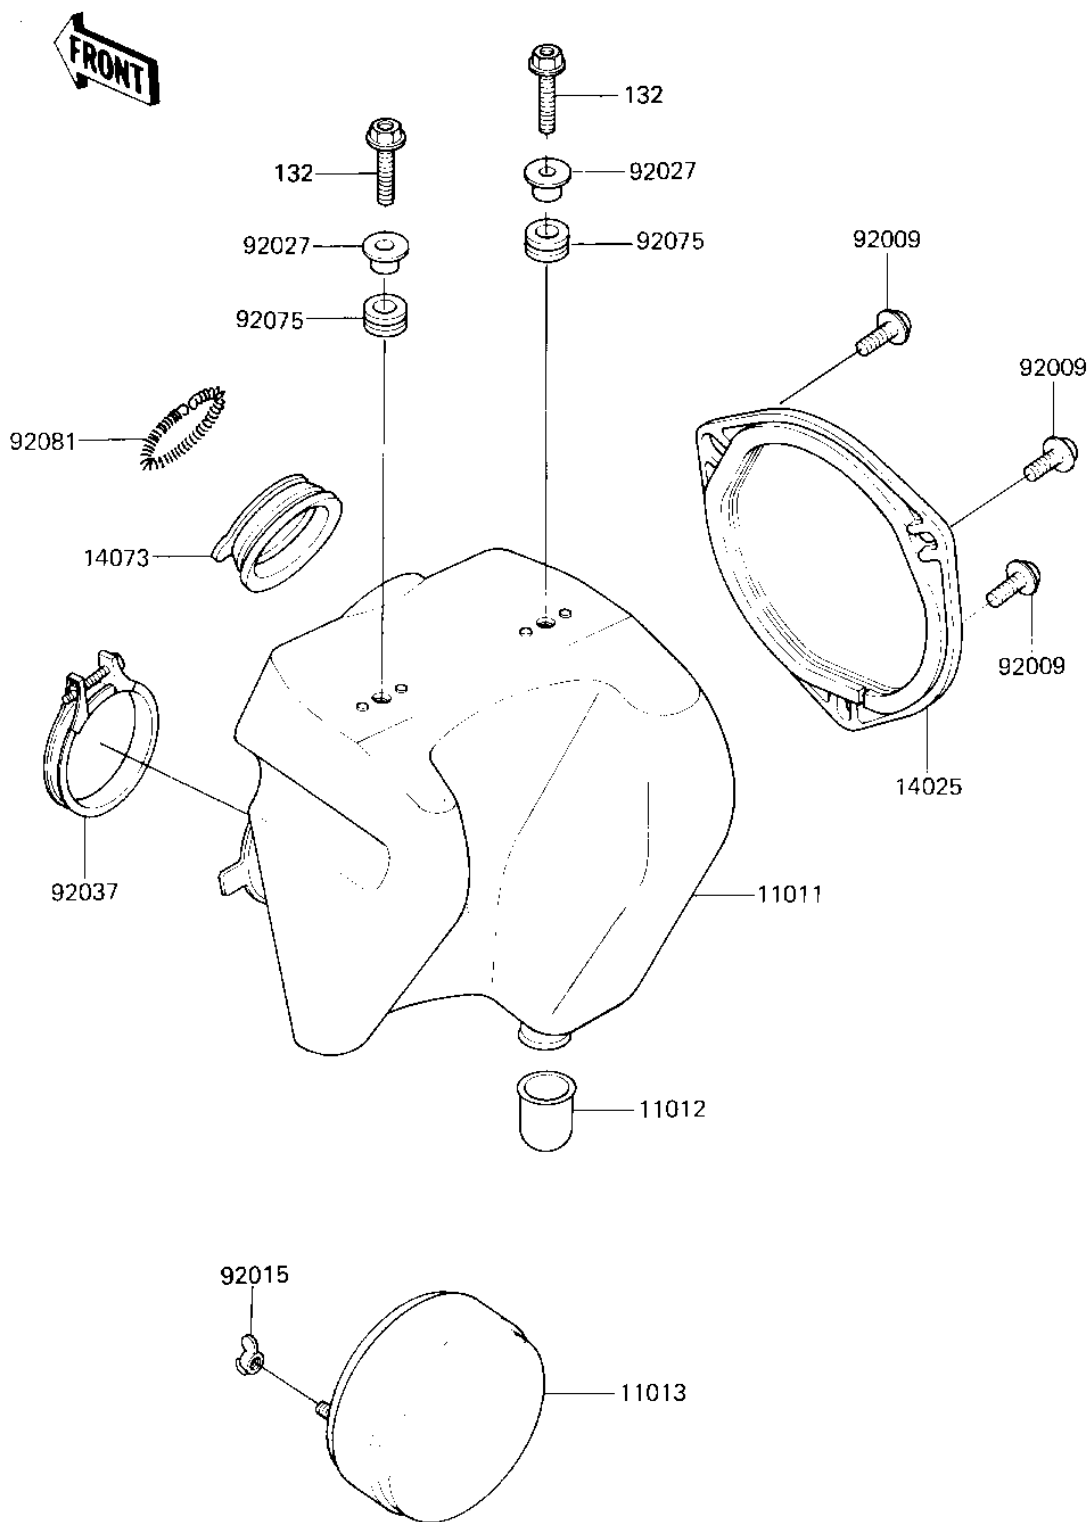

1985 Tecate PARTS DIAGRAM

AIR CLEANER ('85 A2)

E:1150 01.52

1985 Tecate PARTS LIST

AIR CLEANER ('85 A2)

ITEM NAME	PART NUMBER	QUANTITY
CASE-AIR FILTER (Ref # 11011)	11011-1139	1
CAP,DRAIN (Ref # 11012)	11012-1308	1
ELEMENT-AIR FILTER (Ref # 11013)	11013-1077	1
COVER,AIR FILTER CASE (Ref # 14025)	14025-1690	1
DUCT,AIR FILTER CASE (Ref # 14073)	14073-1106	1
SCREW,6X18 (Ref # 92009)	92009-1111	1
NUT,AIR CLEANER CAP (Ref # 92015)	92016-062	1
COLLAR (Ref # 92027)	92027-251	1
CLAMP (Ref # 92037)	92037-171	1
DAMPER RUBBER,RR FENR (Ref # 92075)	92075-209	1
SPRING (Ref # 92081)	92081-1177	1
BOLT-FLANGED-SMALL (Ref # 132)	132G0625	1