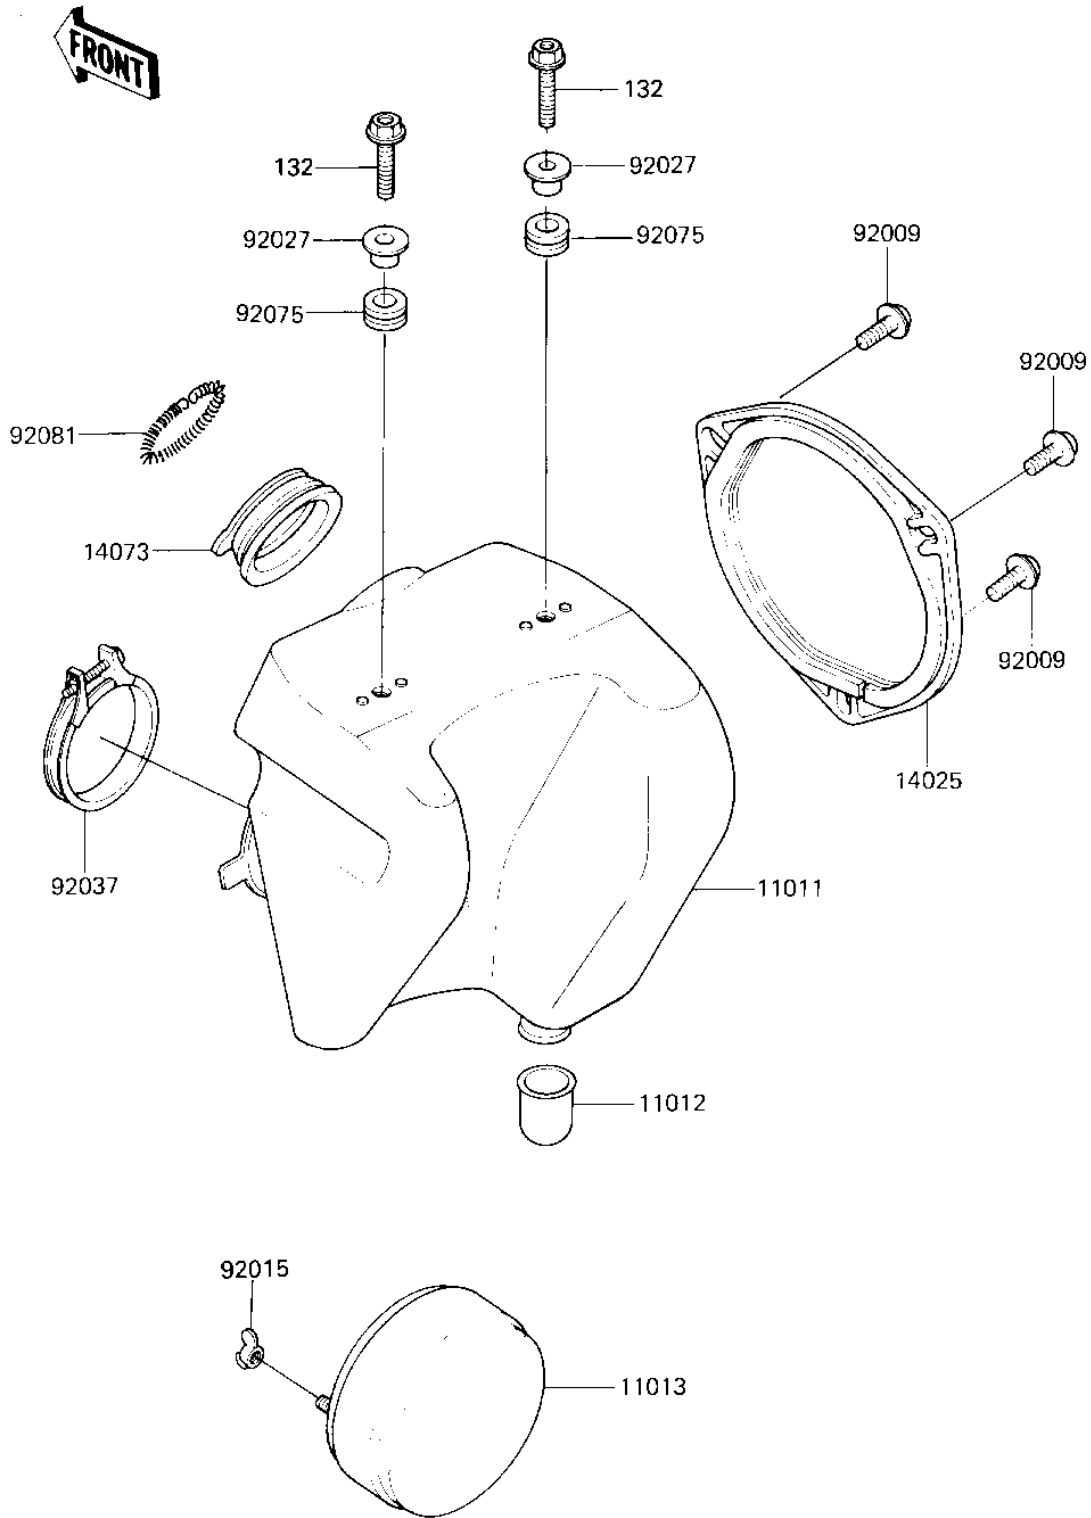

1985 Tecate PARTS DIAGRAM

AIR CLEANER (85 A2)

E:1150 01.52

1985 Tecate PARTS LIST

AIR CLEANER ('85 A2)

ITEM NAME	PART NUMBER	QUANTITY
CASE-AIR FILTER (Ref # 11011)	11011-1139	1
CAP,DRAIN (Ref # 11012)	11012-1308	1
ELEMENT-AIR FILTER (Ref # 11013)	11013-1077	1
COVER,AIR FILTER CASE (Ref # 14025)	14025-1690	1
DUCT,AIR FILTER CASE (Ref # 14073)	14073-1106	1
SCREW,6X18 (Ref # 92009)	92009-1111	3
NUT,AIR CLEANER CAP (Ref # 92015)	92016-062	2
COLLAR (Ref # 92027)	92027-251	2
CLAMP (Ref # 92037)	92037-171	1
DAMPER RUBBER,RR FENR (Ref # 92075)	92075-209	2
SPRING (Ref # 92081)	92081-1177	1
BOLT-FLANGED-SMALL (Ref # 132)	132G0625	2