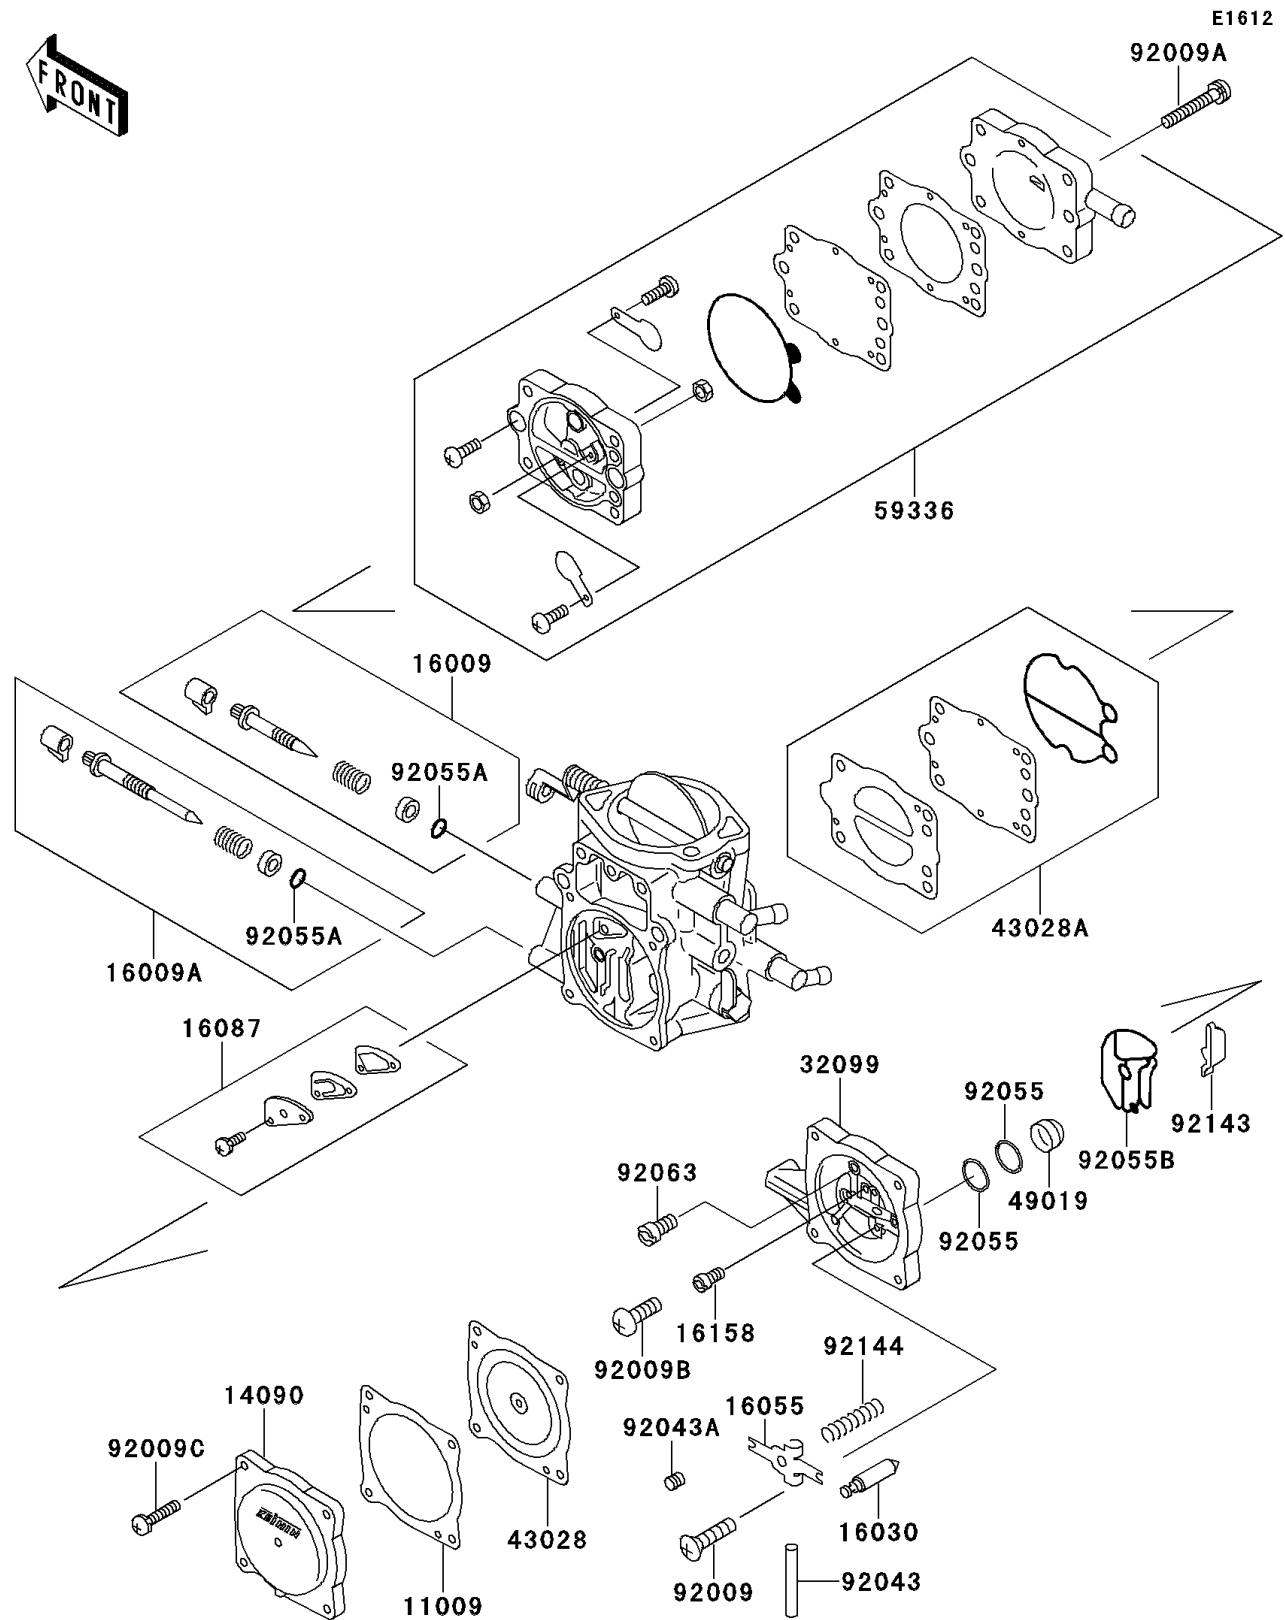

1996 Super Sport XI PARTS DIAGRAM

Carburetor Parts

1996 Super Sport XI PARTS LIST

Carburetor Parts

ITEM NAME	PART NUMBER	QUANTITY
GASKET,DIAPHRAGM (Ref # 11009)	11009-3730	1
COVER,DIAPHRAGM (Ref # 14090)	14090-3702	1
NEEDLE-JET,MAIN (Ref # 16009)	16009-3711	1
NEEDLE-JET,SLOW (Ref # 16009A)	16009-3715	1
VALVE-FLOAT (Ref # 16030)	16030-3701	1
ARM-FLOAT (Ref # 16055)	16055-3701	1
VALVE-CHECK,MAIN (Ref # 16087)	16087-3705	1
JET-SLOW,#72 (Ref # 16158)	16158-3710	1
CASE,CARBURETOR (Ref # 32099)	32099-3795	1
DIAPHRAGM,CARBURETOR (Ref # 43028)	43028-3704	1
DIAPHRAGM,PUMP (Ref # 43028A)	43028-3706	1
FILTER-FUEL,STRAINER (Ref # 49019)	49019-3707	1
CASE-PUMP (Ref # 59336)	59336-3710	1
SCREW,3X8 (Ref # 92009)	92009-3712	1
SCREW,5X28 (Ref # 92009A)	92009-3783	1
SCREW,4X8 (Ref # 92009B)	92009-3804	1
SCREW,4X18 (Ref # 92009C)	92009-3808	1
PIN,FLOAT (Ref # 92043)	92043-1209	1
PIN,THROTTLE STOP SCREW (Ref # 92043A)	92043-3712	1
RING-O (Ref # 92055)	92055-1246	1
RING-O,ADJUST SCREW (Ref # 92055A)	92055-3713	1
RING-O (Ref # 92055B)	92055-3735	1
JET-MAIN,#135 (Ref # 92063)	92063-3706	1
COLLAR (Ref # 92143)	92143-3727	1
SPRING,FLOAT ARM (Ref # 92144)	92144-3744	1