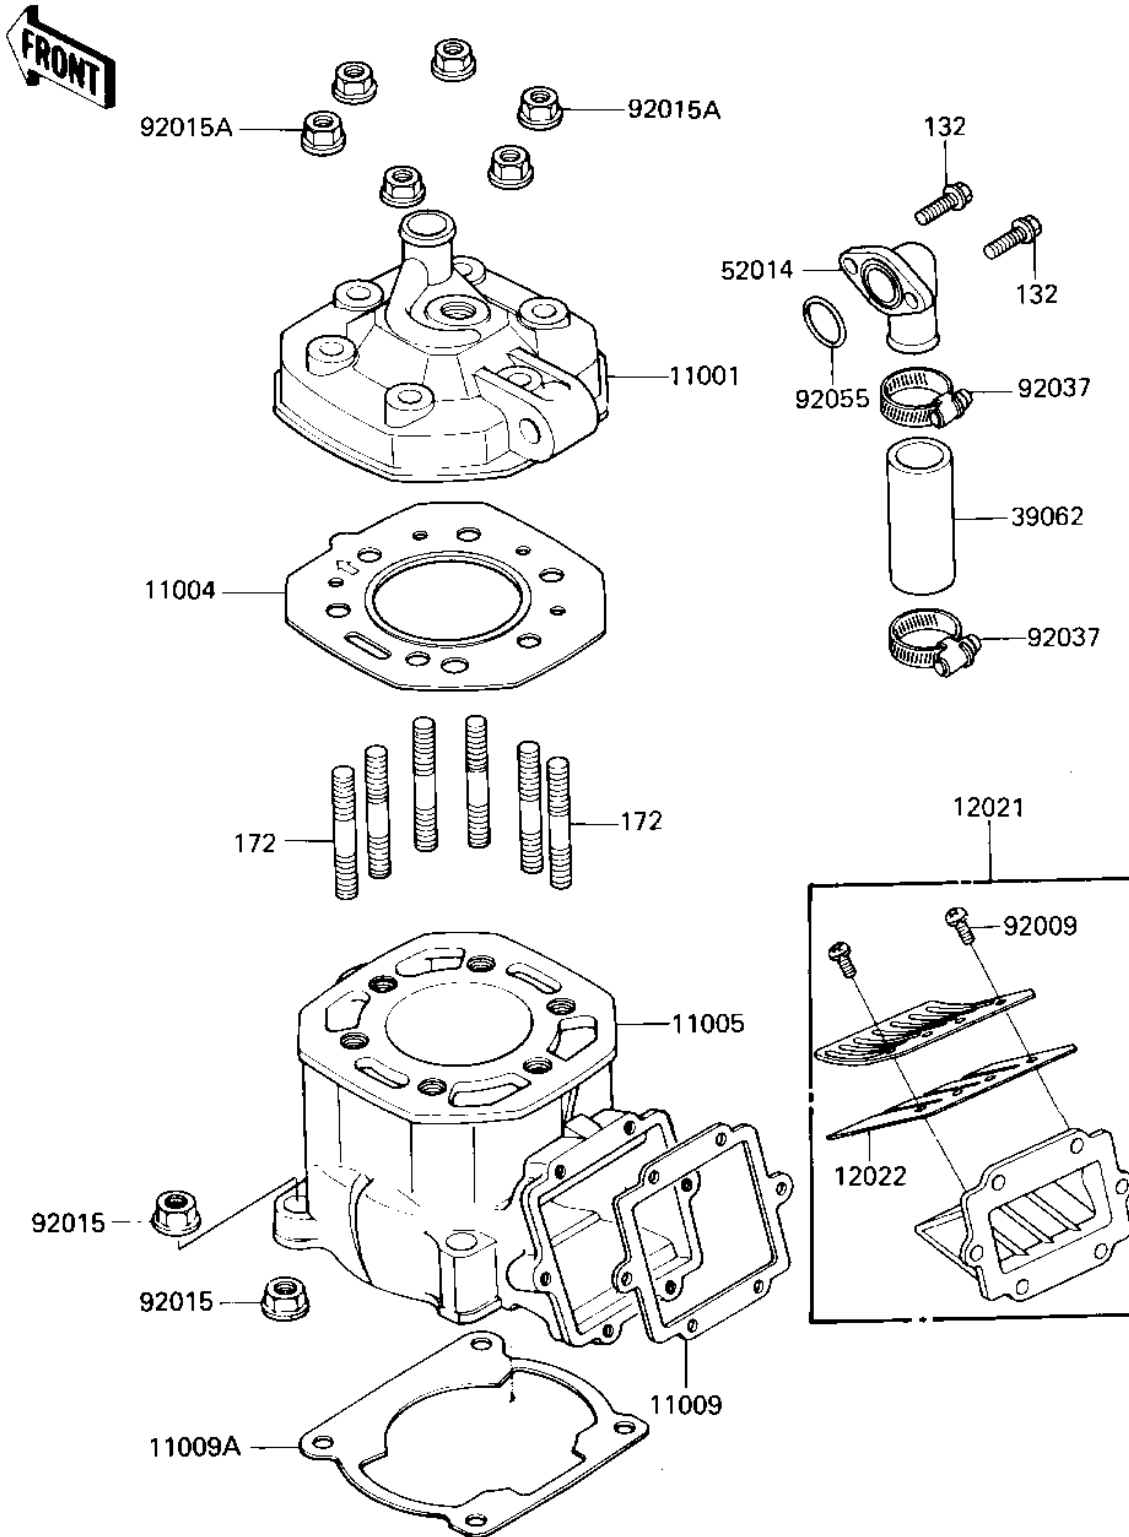

1985 Tecate PARTS DIAGRAM

CYLINDER HEAD/CYLINDER/REED VALVE ('85 A)

E1110-0014

1985 Tecate PARTS LIST

CYLINDER HEAD/CYLINDER/REED VALVE ('85 A)

ITEM NAME	PART NUMBER	QUANTITY
HEAD-CYLINDER (Ref # 11001)	11001-1110	1
GASKET-HEAD,CYLINDER (Ref # 11004)	11004-1057	1
CYLINDER-ENGINE (Ref # 11005)	11005-1393	1
GASKET,REED VALVE (Ref # 11009)	11009-1950	1
GASKET,CYLINDER BASE (Ref # 11009A)	11009-1318	1
VALVE-ASSY-REED (Ref # 12012)	12021-1019	1
VALVE-REED (Ref # 12022)	12022-1017	1
HOSE-COOLING,RADIATOR (Ref # 39062)	39062-1256	1
ELBOW,CYLINDER (Ref # 52014)	52014-1004	1
SCREW,REED VALVE (Ref # 92009)	92009-1014	1
NUT,10MM (Ref # 92015)	92015-1415	1
NUT-8MM (Ref # 92015A)	92015-1143	1
CLAMP,COOLING HOSE (Ref # 92037)	92037-1589	1
"O" RING (Ref # 92055)	92055-055	1
BOLT-FLANGED-SMALL (Ref # 132)	132G0616	1
STUD,8X35 (Ref # 172)	92004-1009	1