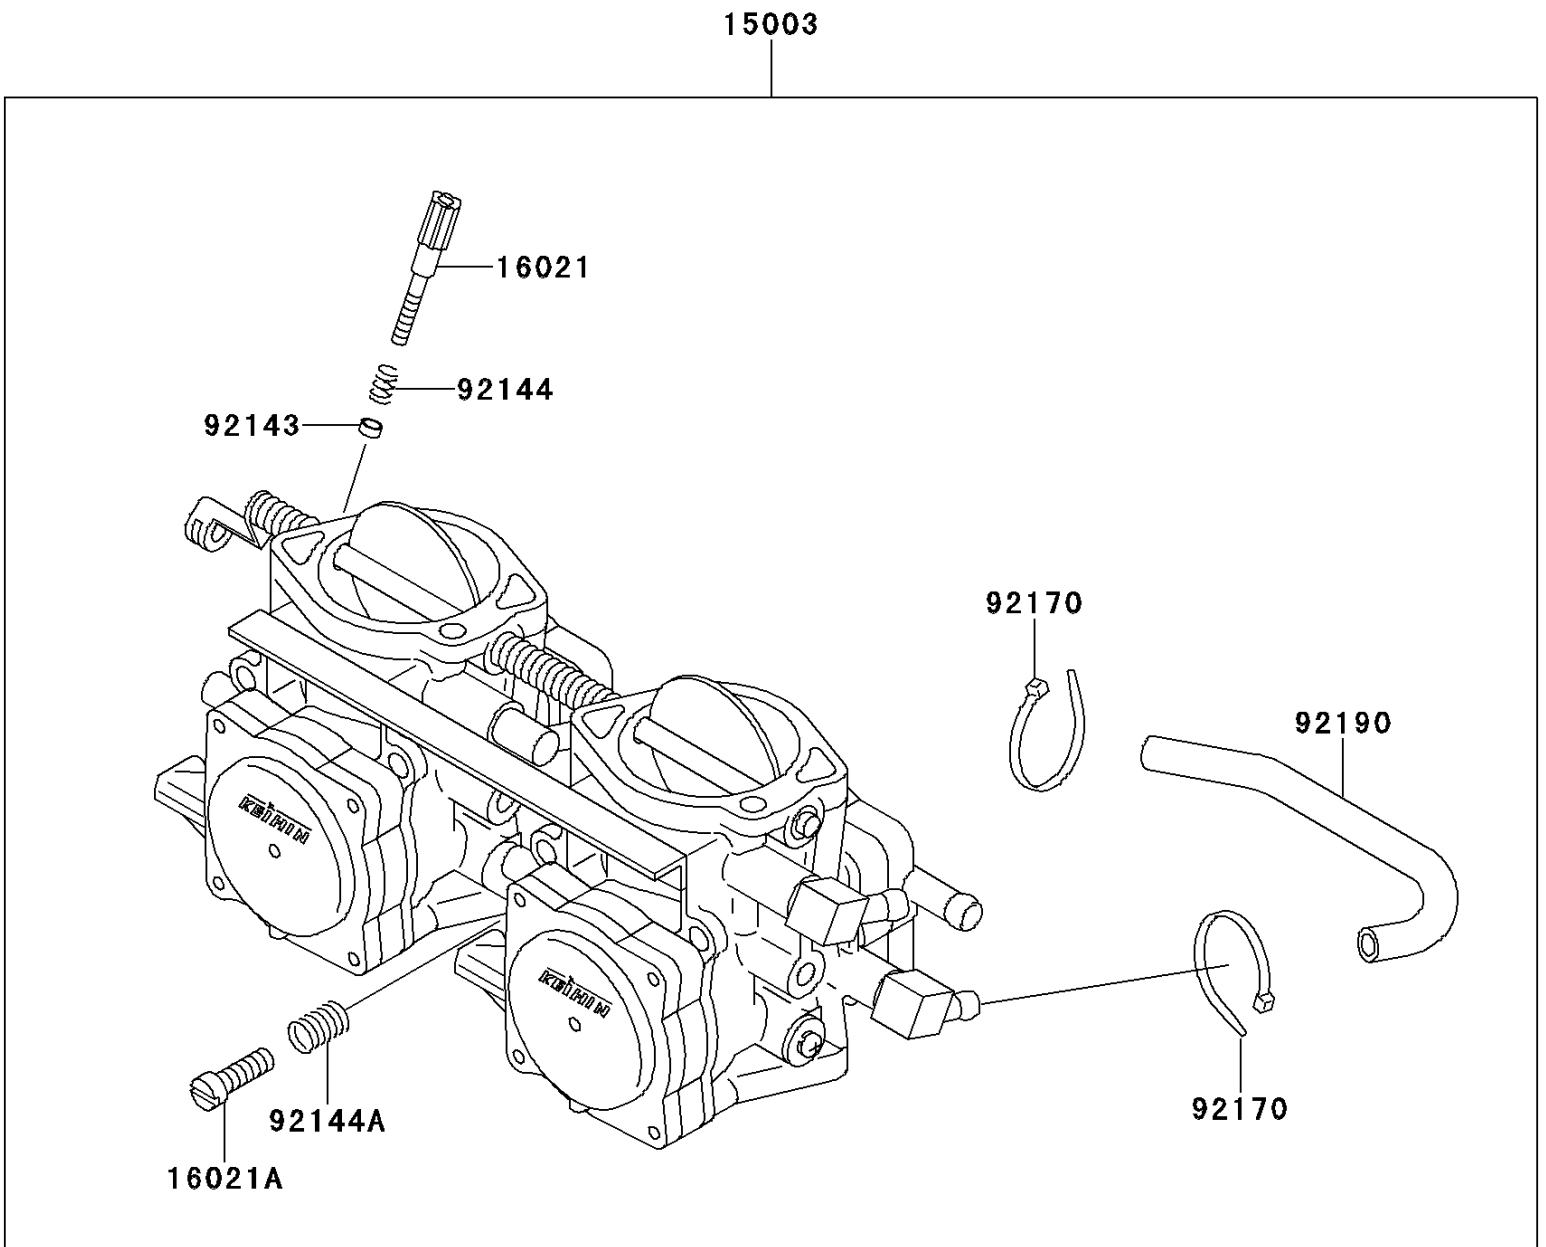

# 1996 Super Sport XI PARTS DIAGRAM

Carburetor

E1611

# 1996 Super Sport XI PARTS LIST

## Carburetor

ITEM NAME	PART NUMBER	QUANTITY
CARBURETOR-ASSY (Ref # 15003)	15003-3708	1
SCREW-THROTTLE STOP (Ref # 16021)	16021-3702	1
SCREW-THROTTLE STOP (Ref # 16021A)	16021-3704	1
COLLAR,THROTTLE STOP SCREW (Ref # 92143)	92143-3709	1
SPRING,THROTTLE STOP SCREW (Ref # 92144)	92144-3706	1
SPRING,THROTTLE STOP SCREW (Ref # 92144A)	92144-3745	1
CLAMP,TUBE (Ref # 92170)	92170-3740	2
TUBE,5.3X10.5X180 (Ref # 92190)	92190-3910	1