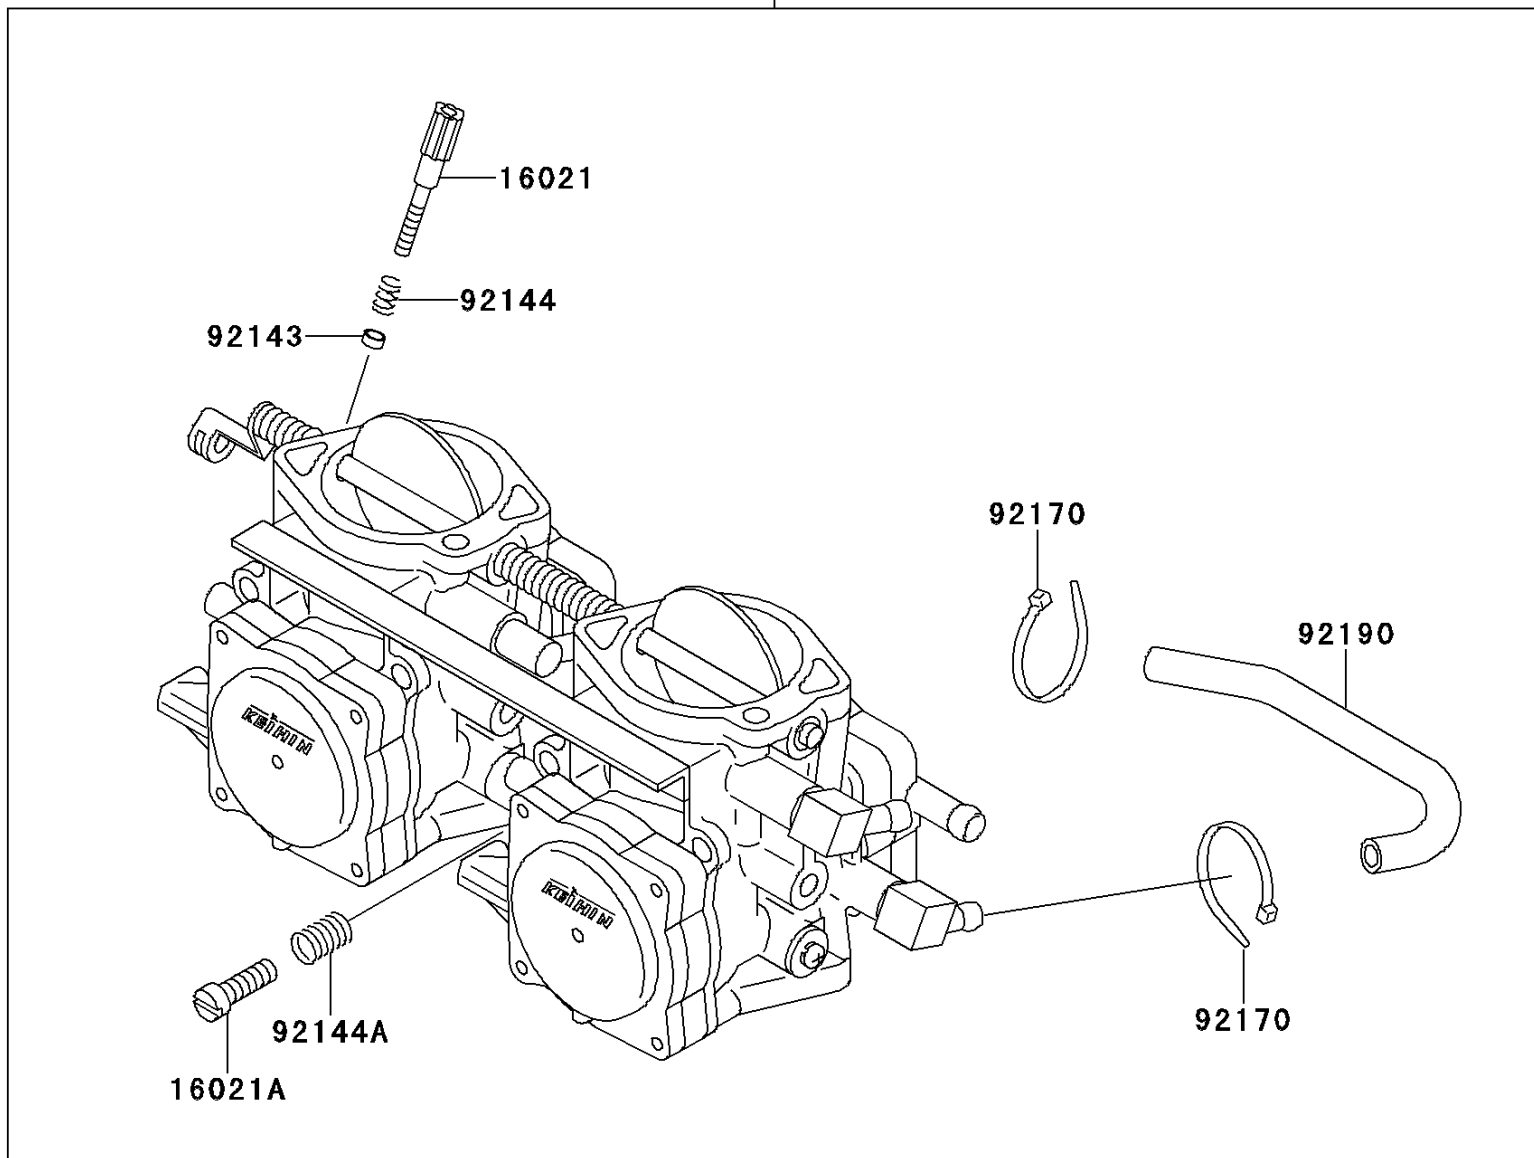

## 1996 Super Sport XI PARTS DIAGRAM

Carburetor

E1611

15003

## 1996 Super Sport XI PARTS LIST

Carburetor

ITEM NAME	PART NUMBER	QUANTITY
CARBURETOR-ASSY (Ref # 15003)	15003-3708	1
SCREW-THROTTLE STOP (Ref # 16021)	16021-3702	1
SCREW-THROTTLE STOP (Ref # 16021A)	16021-3704	1
COLLAR,THROTTLE STOP SCREW (Ref # 92143)	92143-3709	1
SPRING,THROTTLE STOP SCREW (Ref # 92144)	92144-3706	1
SPRING,THROTTLE STOP SCREW (Ref # 92144A)	92144-3745	1
CLAMP,TUBE (Ref # 92170)	92170-3740	1
TUBE,5.3X10.5X180 (Ref # 92190)	92190-3910	1