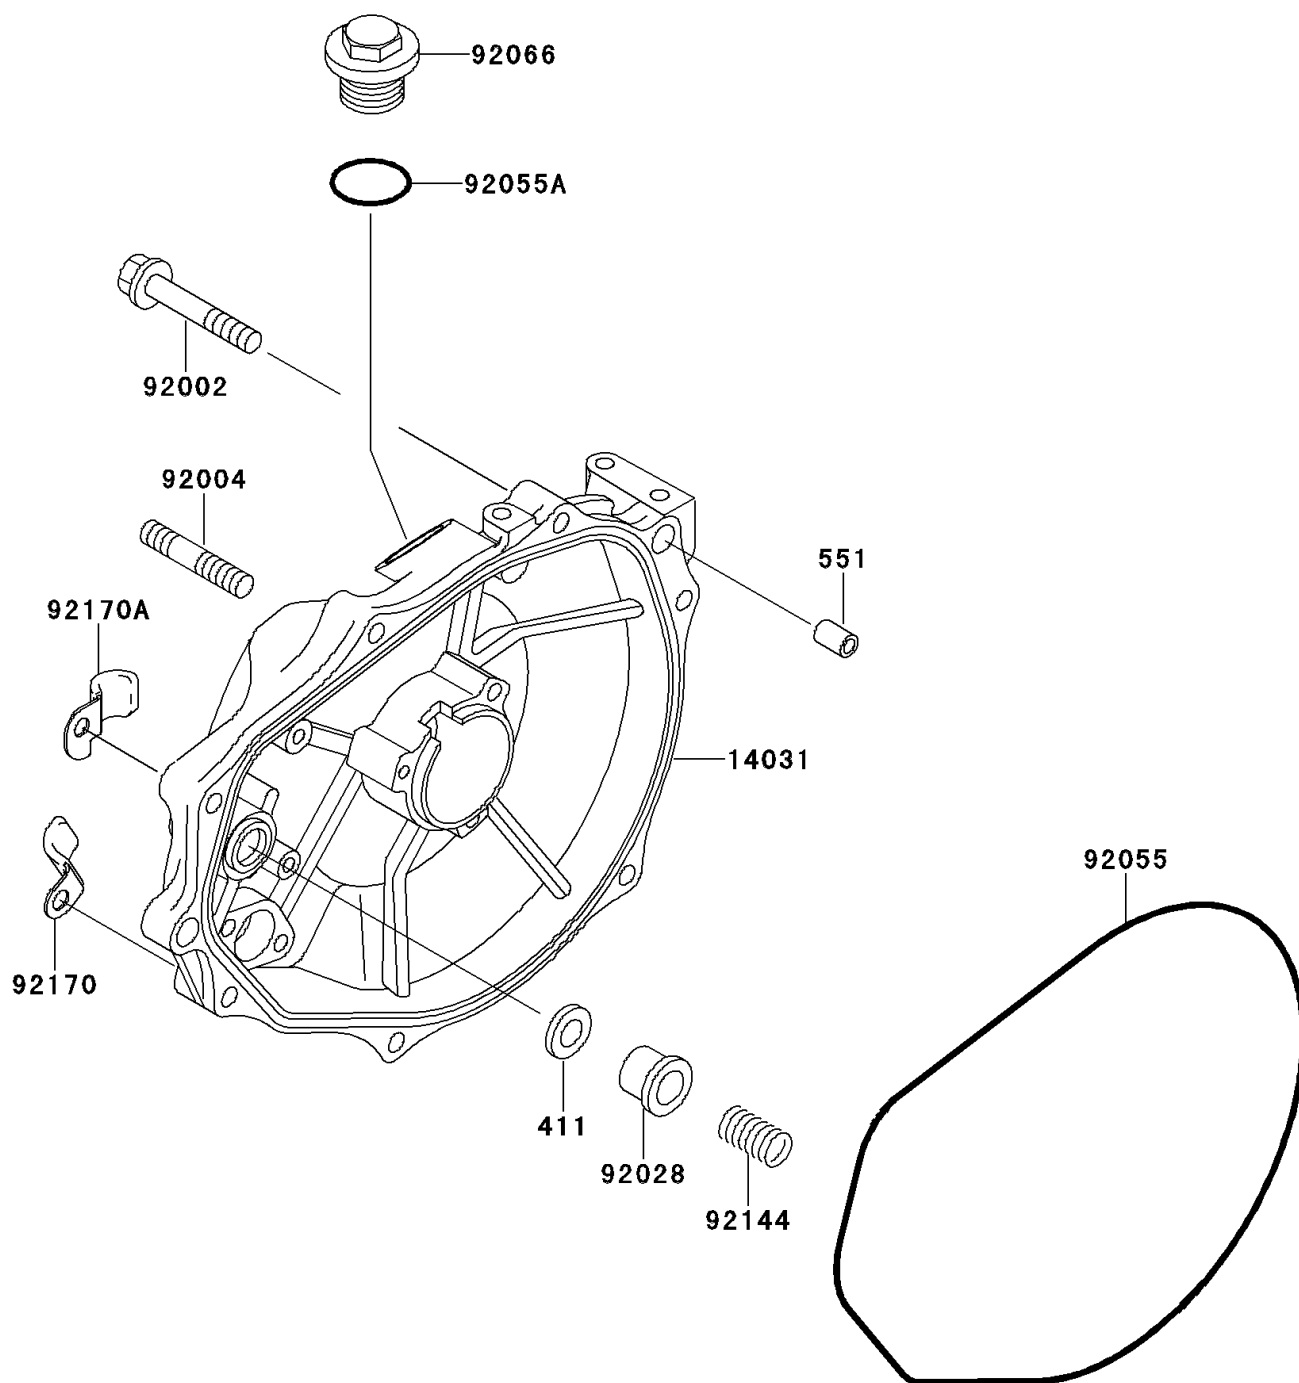

## 1996 Super Sport XI PARTS DIAGRAM

Engine Cover(s)

E1431

## 1996 Super Sport XI PARTS LIST

Engine Cover(s)

ITEM NAME	PART NUMBER	QUANTITY
WASHER-PLAIN,5MM (Ref # 411)	411S0500	1
PIN-DOWEL (Ref # 551)	551R0812	1
COVER-GENERATOR (Ref # 14031)	14031-3721	1
BOLT,6X30 (Ref # 92002)	92002-3726	1
STUD (Ref # 92004)	92004-3710	1
BUSHING (Ref # 92028)	92028-3718	1
RING-O,GENERATOR COVER (Ref # 92055)	92055-3712	1
RING-O (Ref # 92055A)	92055-515	1
PLUG (Ref # 92066)	92066-3739	1
SPRING (Ref # 92144)	92144-3728	1
CLAMP (Ref # 92170)	92170-3735	1
CLAMP (Ref # 92170A)	92170-3736	1