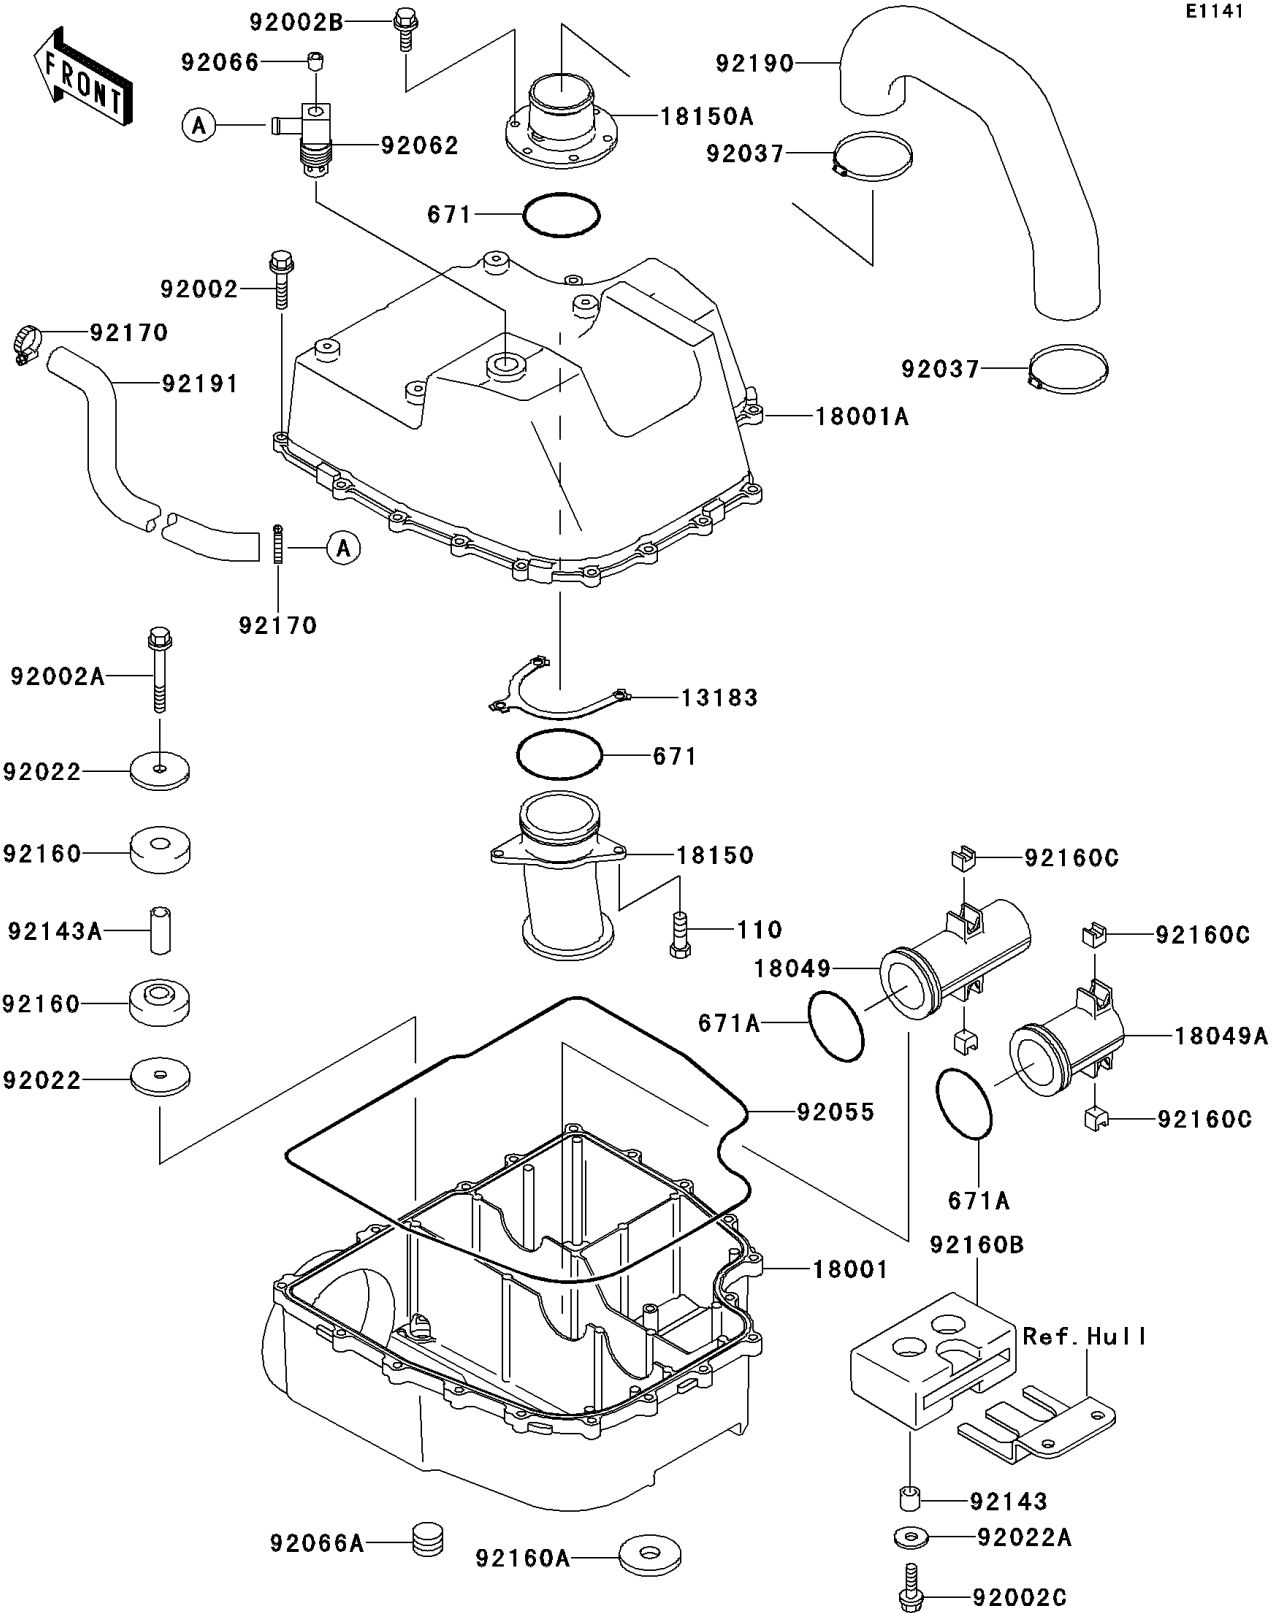

1996 Super Sport XI PARTS DIAGRAM

Water Muffler

E1141

1996 Super Sport XI PARTS LIST

Water Muffler

ITEM NAME	PART NUMBER	QUANTITY
BOLT,6X20 (Ref # 110)	110R0620	1
O RING,60MM (Ref # 671)	671B2560	1
O RING,WATER-MUFFLER (Ref # 671A)	671C2550	1
PLATE (Ref # 13183)	13183-3818	1
MUFFLER,WATER BOX,LWR (Ref # 18001)	18001-3755	1
MUFFLER,WATER BOX,UPP (Ref # 18001A)	18001-3769	1
PIPE-EXHAUST,L=120 (Ref # 18049)	18049-3734	1
PIPE-EXHAUST,L=77.5 (Ref # 18049A)	18049-3735	1
PIPE-MUFFLER,WATER (Ref # 18150)	18150-3701	1
PIPE-MUFFLER,WATER (Ref # 18150A)	18150-3702	1
BOLT,6X25 (Ref # 92002)	92002-3714	1
BOLT,6X45 (Ref # 92002A)	92002-3717	1
BOLT,6X16 (Ref # 92002B)	92002-3728	1
BOLT,6X20 (Ref # 92002C)	92002-3755	1
WASHER,6.5X32X3 (Ref # 92022)	92022-3749	1
WASHER (Ref # 92022A)	92022-567	1
CLAMP (Ref # 92037)	92037-3009	1
RING-O,WATER MUFFLER (Ref # 92055)	92055-3718	1
NOZZLE,WATER MUFFLER (Ref # 92062)	92062-3708	1
PLUG,OIL LINE,1/8X7 (Ref # 92066)	92066-1227	1
PLUG (Ref # 92066A)	92066-3719	1
COLLAR,7.5X10.5X9 (Ref # 92143)	92143-3714	1
COLLAR,7.5X10.5X24 (Ref # 92143A)	92143-3717	1
DAMPER,FR (Ref # 92160)	92160-3730	1
DAMPER,LWR (Ref # 92160A)	92160-3732	1
DAMPER,RR (Ref # 92160B)	92160-3774	1
DAMPER,WATER-MUFFLER (Ref # 92160C)	92160-3794	1
CLAMP (Ref # 92170)	92170-3718	1
TUBE,WATER BOX-TAIL PIPE (Ref # 92190)	92190-3880	1

1996 Super Sport XI PARTS LIST

Water Muffler

ITEM NAME	PART NUMBER	QUANTITY
TUBE,MUFFLER-WATER BOX (Ref # 92191)	92191-3723	1