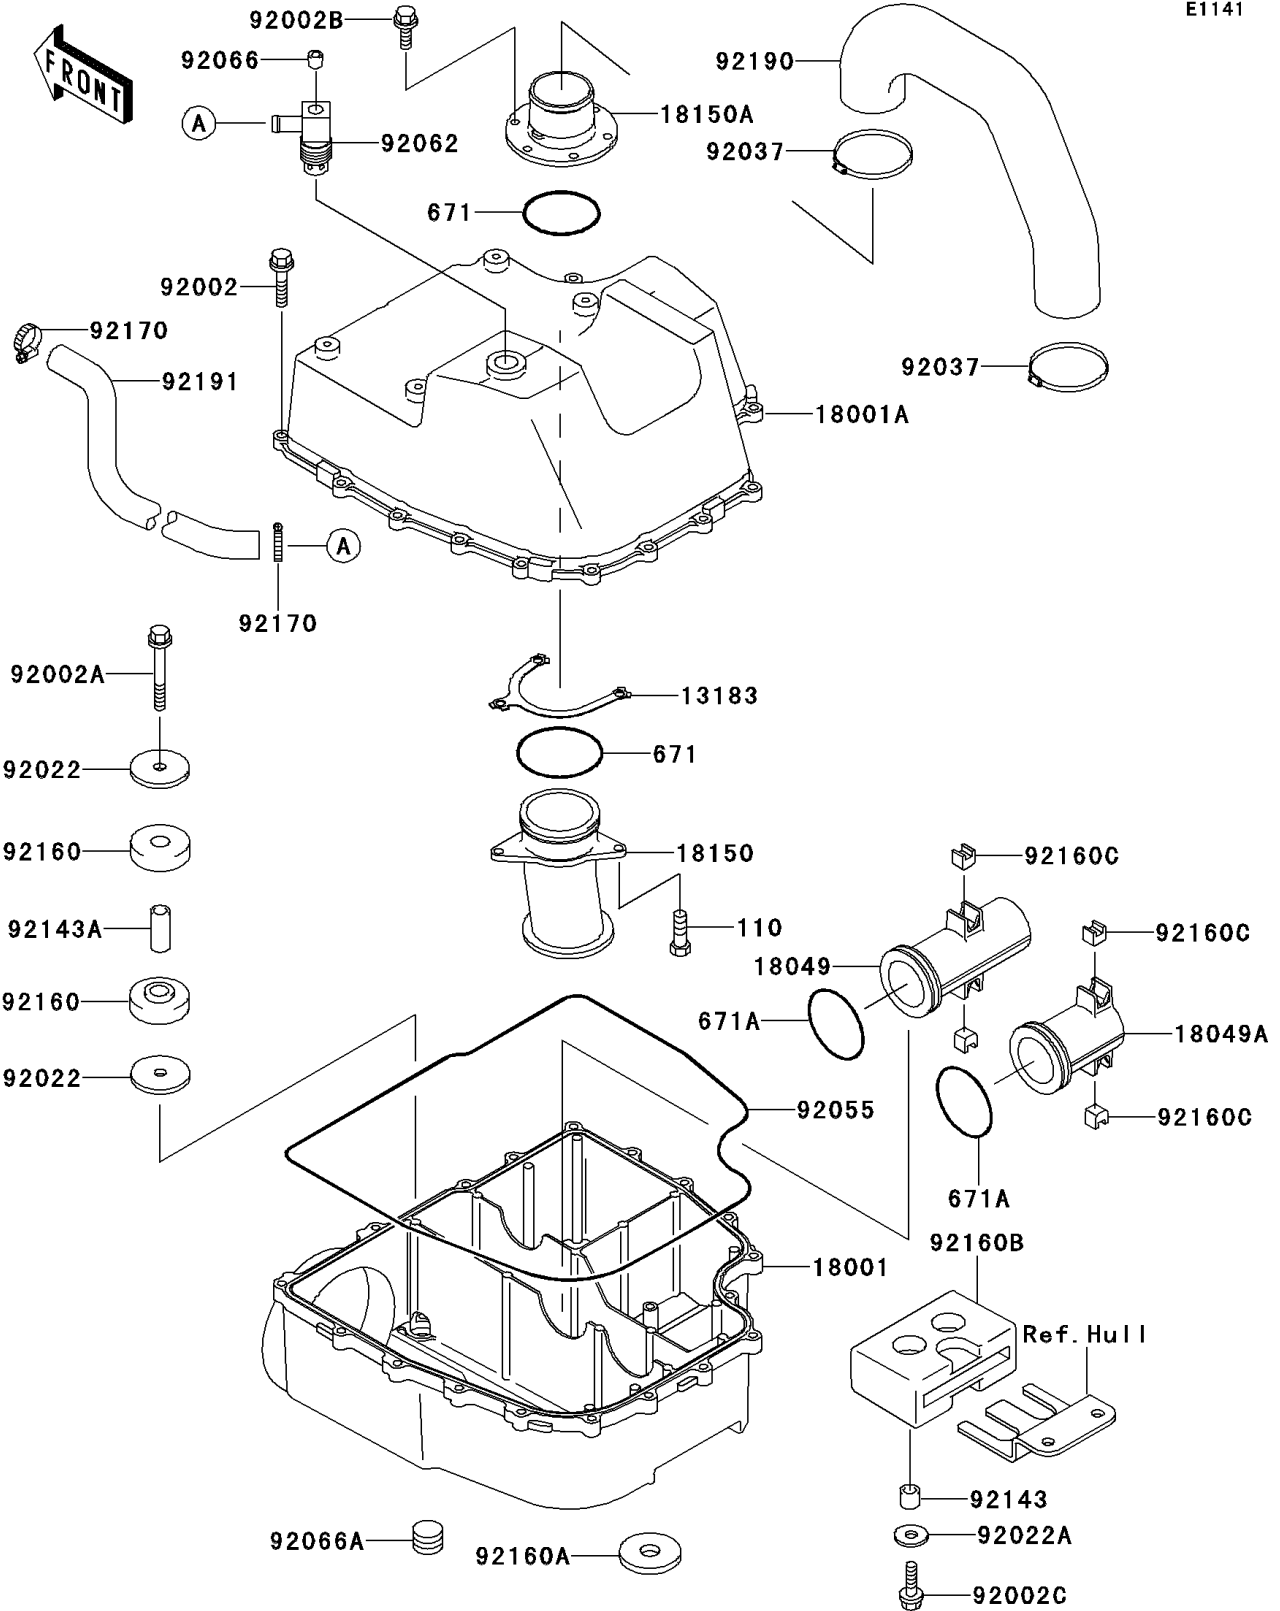

1996 Super Sport XI PARTS DIAGRAM

Water Muffler

E1141

1996 Super Sport XI PARTS LIST

Water Muffler

ITEM NAME	PART NUMBER	QUANTITY
BOLT,6X20 (Ref # 110)	110R0620	3
O RING,60MM (Ref # 671)	671B2560	2
O RING,WATER-MUFFLER (Ref # 671A)	671C2550	2
PLATE (Ref # 13183)	13183-3818	1
MUFFLER,WATER BOX,LWR (Ref # 18001)	18001-3755	1
MUFFLER,WATER BOX,UPP (Ref # 18001A)	18001-3769	1
PIPE-EXHAUST,L=120 (Ref # 18049)	18049-3734	1
PIPE-EXHAUST,L=77.5 (Ref # 18049A)	18049-3735	1
PIPE-MUFFLER,WATER (Ref # 18150)	18150-3701	1
PIPE-MUFFLER,WATER (Ref # 18150A)	18150-3702	1
BOLT,6X25 (Ref # 92002)	92002-3714	17
BOLT,6X45 (Ref # 92002A)	92002-3717	1
BOLT,6X16 (Ref # 92002B)	92002-3728	6
BOLT,6X20 (Ref # 92002C)	92002-3755	2
WASHER,6.5X32X3 (Ref # 92022)	92022-3749	2
WASHER (Ref # 92022A)	92022-567	2
CLAMP (Ref # 92037)	92037-3009	2
RING-O,WATER MUFFLER (Ref # 92055)	92055-3718	1
NOZZLE,WATER MUFFLER (Ref # 92062)	92062-3708	1
PLUG,OIL LINE,1/8X7 (Ref # 92066)	92066-1227	1
PLUG (Ref # 92066A)	92066-3719	2
COLLAR,7.5X10.5X9 (Ref # 92143)	92143-3714	2
COLLAR,7.5X10.5X24 (Ref # 92143A)	92143-3717	1
DAMPER,FR (Ref # 92160)	92160-3730	2
DAMPER,LWR (Ref # 92160A)	92160-3732	3
DAMPER,RR (Ref # 92160B)	92160-3774	1
DAMPER,WATER-MUFFLER (Ref # 92160C)	92160-3794	4
CLAMP (Ref # 92170)	92170-3718	2
TUBE,WATER BOX-TAIL PIPE (Ref # 92190)	92190-3880	1

1996 Super Sport XI PARTS LIST

Water Muffler

ITEM NAME	PART NUMBER	QUANTITY
TUBE,MUFFLER-WATER BOX (Ref # 92191)	92191-3723	1