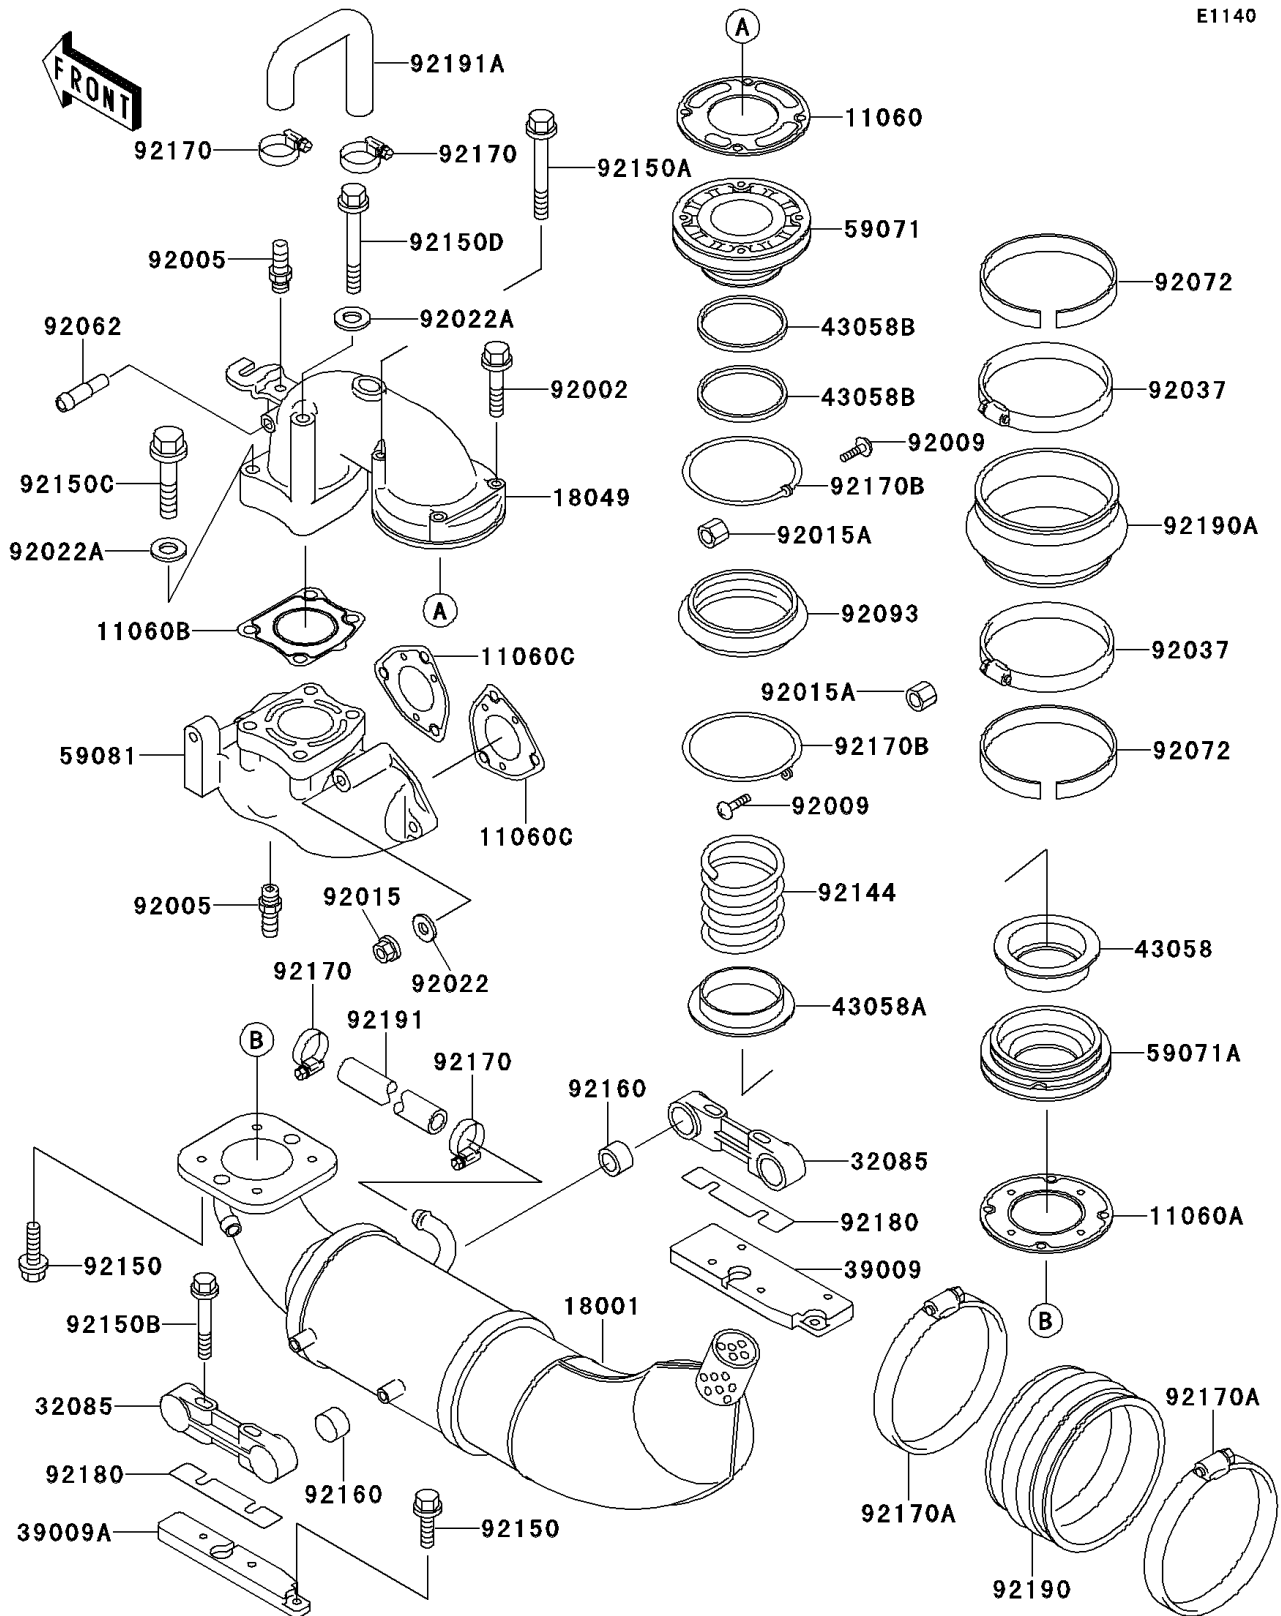

1997 Super Sport XI PARTS DIAGRAM

Muffler(s)

E1140

1997 Super Sport XI PARTS LIST

Muffler(s)

ITEM NAME	PART NUMBER	QUANTITY
GASKET,EXHAUST PIPE (Ref # 11060)	11060-3718	1
GASKET,MUFFLER (Ref # 11060A)	11060-3724	1
GASKET,EXHAUST MANIFOLD (Ref # 11060B)	11060-3732	1
GASKET,EXHAUST MANIFOLD (Ref # 11060C)	11060-3759	2
MUFFLER (Ref # 18001)	18001-3767	1
PIPE-EXHAUST (Ref # 18049)	18049-3759	1
STOPPER (Ref # 32085)	32085-3713	2
BLOCK-MOUNT,RH (Ref # 39009)	39009-3708	1
BLOCK-MOUNT,LH (Ref # 39009A)	39009-3709	1
RING (Ref # 43058)	43058-3705	1
RING (Ref # 43058A)	43058-3706	1
RING (Ref # 43058B)	43058-3707	2
JOINT,UPP (Ref # 59071)	59071-3728	1
JOINT,LWR (Ref # 59071A)	59071-3729	1
MANIFOLD-EXHAUST (Ref # 59081)	59081-3720	1
BOLT,6X35 (Ref # 92002)	92002-3715	2
FITTING,HOSE (Ref # 92005)	92005-3712	2
SCREW,3X14 (Ref # 92009)	92009-3796	2
NUT,CAP,8MM (Ref # 92015)	92015-1371	6
NUT,3MM (Ref # 92015A)	92015-3825	2
WASHER,8.2X18X1.5 (Ref # 92022)	92022-1964	6
WASHER,10.2X20X1.5 (Ref # 92022A)	92022-3742	4
CLAMP (Ref # 92037)	92037-3706	2
NOZZLE (Ref # 92062)	92062-3705	1
BAND,ID=111 (Ref # 92072)	92072-3740	2
SEAL (Ref # 92093)	92093-3738	1
SPRING (Ref # 92144)	92144-3739	1
BOLT,6X18 (Ref # 92150)	92150-3729	8
BOLT,6X80 (Ref # 92150A)	92150-3761	2

1997 Super Sport XI PARTS LIST

Muffler(s)

ITEM NAME	PART NUMBER	QUANTITY
BOLT,6X50 (Ref # 92150B)	92150-3762	4
BOLT,10X50 (Ref # 92150C)	92150-3819	2
BOLT,10X145 (Ref # 92150D)	92150-3820	2
DAMPER (Ref # 92160)	92160-3740	4
CLAMP (Ref # 92170)	92170-3718	4
CLAMP (Ref # 92170A)	92170-3721	2
CLAMP (Ref # 92170B)	92170-3731	2
SHIM (Ref # 92180)	92180-3701	AR
TUBE (Ref # 92190)	92190-3709	1
TUBE,JOINT (Ref # 92190A)	92190-3712	1
TUBE,13X19X140 (Ref # 92191)	92191-3717	1
TUBE,HEAD-EXHAUST (Ref # 92191A)	92191-3766	1