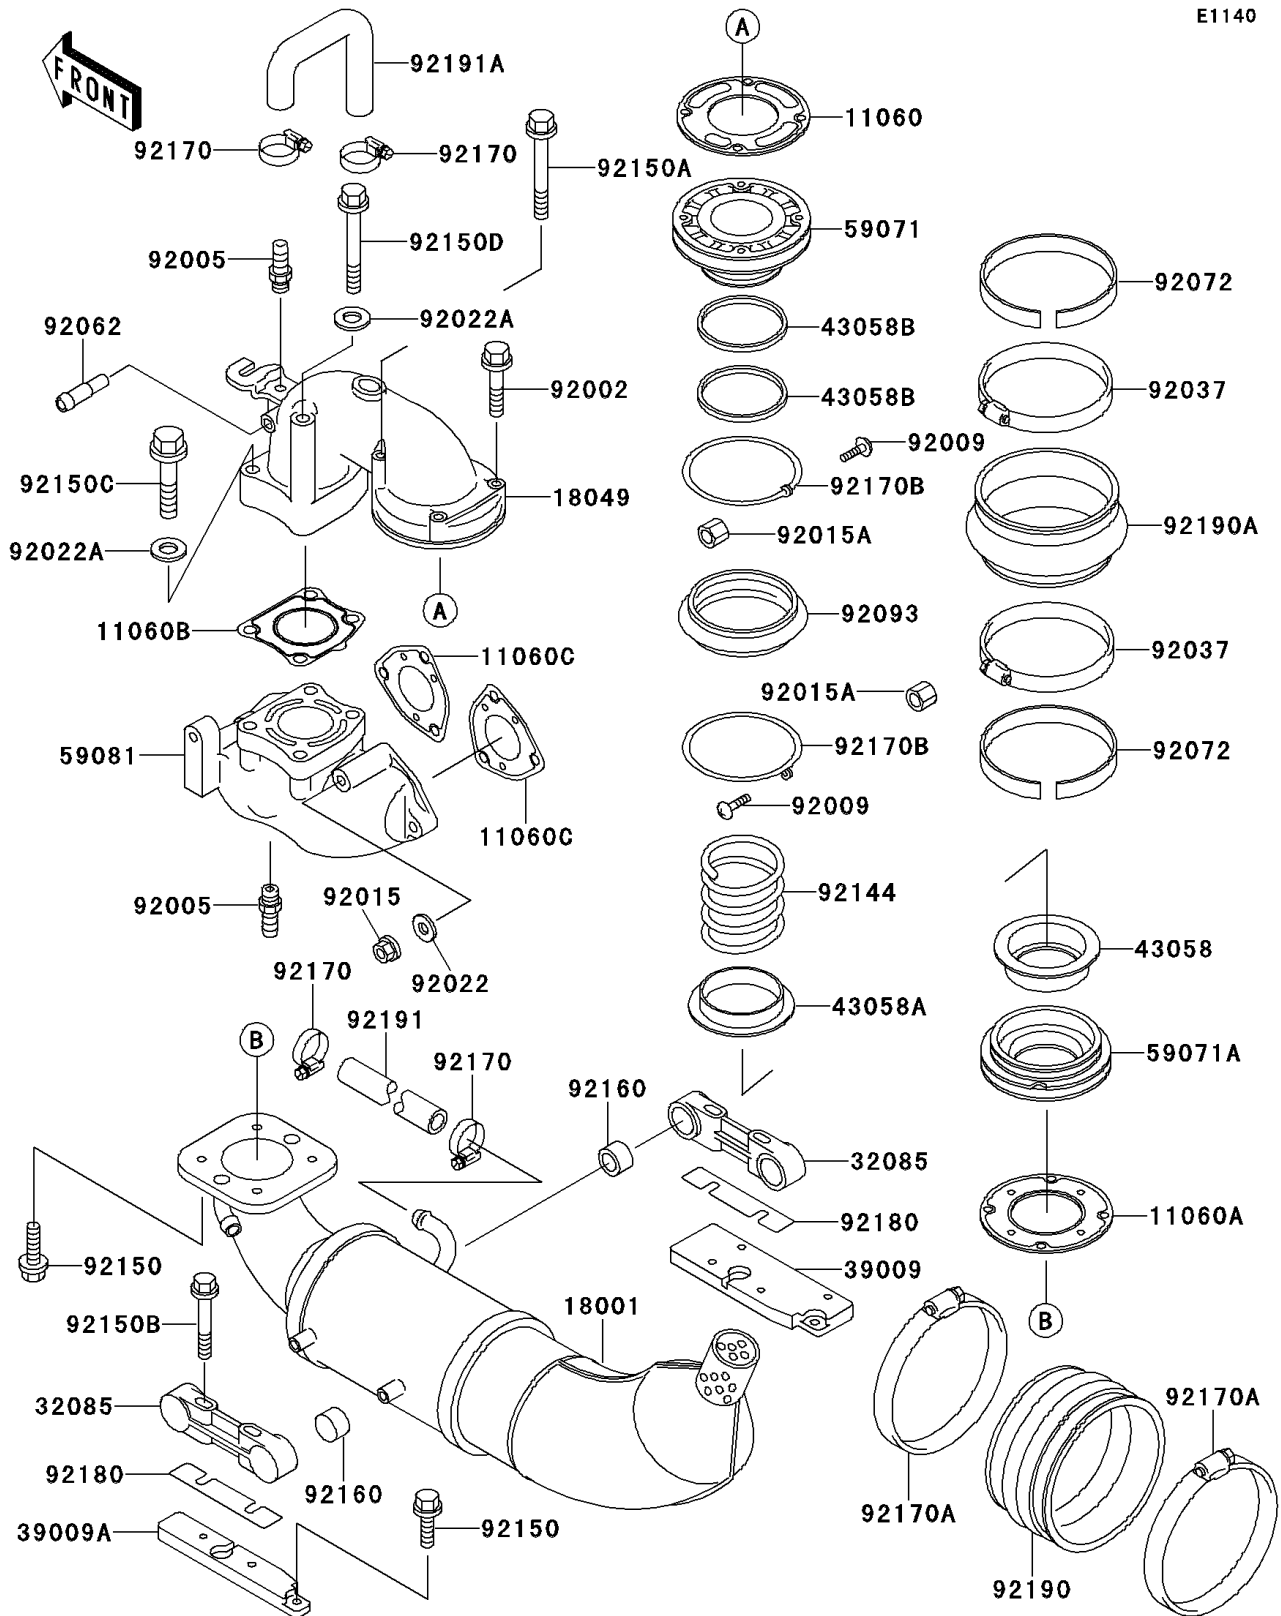

1996 Super Sport XI PARTS DIAGRAM

Muffler(s)

E1140

1996 Super Sport XI PARTS LIST

Muffler(s)

ITEM NAME	PART NUMBER	QUANTITY
GASKET,EXHAUST PIPE (Ref # 11060)	11060-3718	1
GASKET,MUFFLER (Ref # 11060A)	11060-3724	1
GASKET,EXHAUST MANIFOLD (Ref # 11060B)	11060-3732	1
GASKET,EXHAUST MANIFOLD (Ref # 11060C)	11060-3759	1
MUFFLER (Ref # 18001)	18001-3767	1
PIPE-EXHAUST (Ref # 18049)	18049-3759	1
STOPPER (Ref # 32085)	32085-3713	1
BLOCK-MOUNT,RH (Ref # 39009)	39009-3708	1
BLOCK-MOUNT,LH (Ref # 39009A)	39009-3709	1
RING (Ref # 43058)	43058-3705	1
RING (Ref # 43058A)	43058-3706	1
RING (Ref # 43058B)	43058-3707	1
JOINT,UPP (Ref # 59071)	59071-3728	1
JOINT,LWR (Ref # 59071A)	59071-3729	1
MANIFOLD-EXHAUST (Ref # 59081)	59081-3720	1
BOLT,6X35 (Ref # 92002)	92002-3715	1
FITTING,HOSE (Ref # 92005)	92005-3712	1
SCREW,3X14 (Ref # 92009)	92009-3796	1
NUT,CAP,8MM (Ref # 92015)	92015-1371	1
NUT,3MM (Ref # 92015A)	92015-3825	1
WASHER,8.2X18X1.5 (Ref # 92022)	92022-1964	1
WASHER,10.2X20X1.5 (Ref # 92022A)	92022-3742	1
CLAMP (Ref # 92037)	92037-3706	1
NOZZLE (Ref # 92062)	92062-3705	1
BAND,ID=111 (Ref # 92072)	92072-3740	1
SEAL (Ref # 92093)	92093-3738	1
SPRING (Ref # 92144)	92144-3739	1
BOLT,6X18 (Ref # 92150)	92150-3729	1
BOLT,6X80 (Ref # 92150A)	92150-3761	1

1996 Super Sport XI PARTS LIST

Muffler(s)

ITEM NAME	PART NUMBER	QUANTITY
BOLT,6X50 (Ref # 92150B)	92150-3762	1
BOLT,10X50 (Ref # 92150C)	92150-3819	1
BOLT,10X145 (Ref # 92150D)	92150-3820	1
DAMPER (Ref # 92160)	92160-3740	1
CLAMP (Ref # 92170)	92170-3718	1
CLAMP (Ref # 92170A)	92170-3721	1
CLAMP (Ref # 92170B)	92170-3731	1
SHIM (Ref # 92180)	92180-3701	1
TUBE (Ref # 92190)	92190-3709	1
TUBE,JOINT (Ref # 92190A)	92190-3712	1
TUBE,13X19X140 (Ref # 92191)	92191-3717	1
TUBE,HEAD-EXHAUST (Ref # 92191A)	92191-3766	1