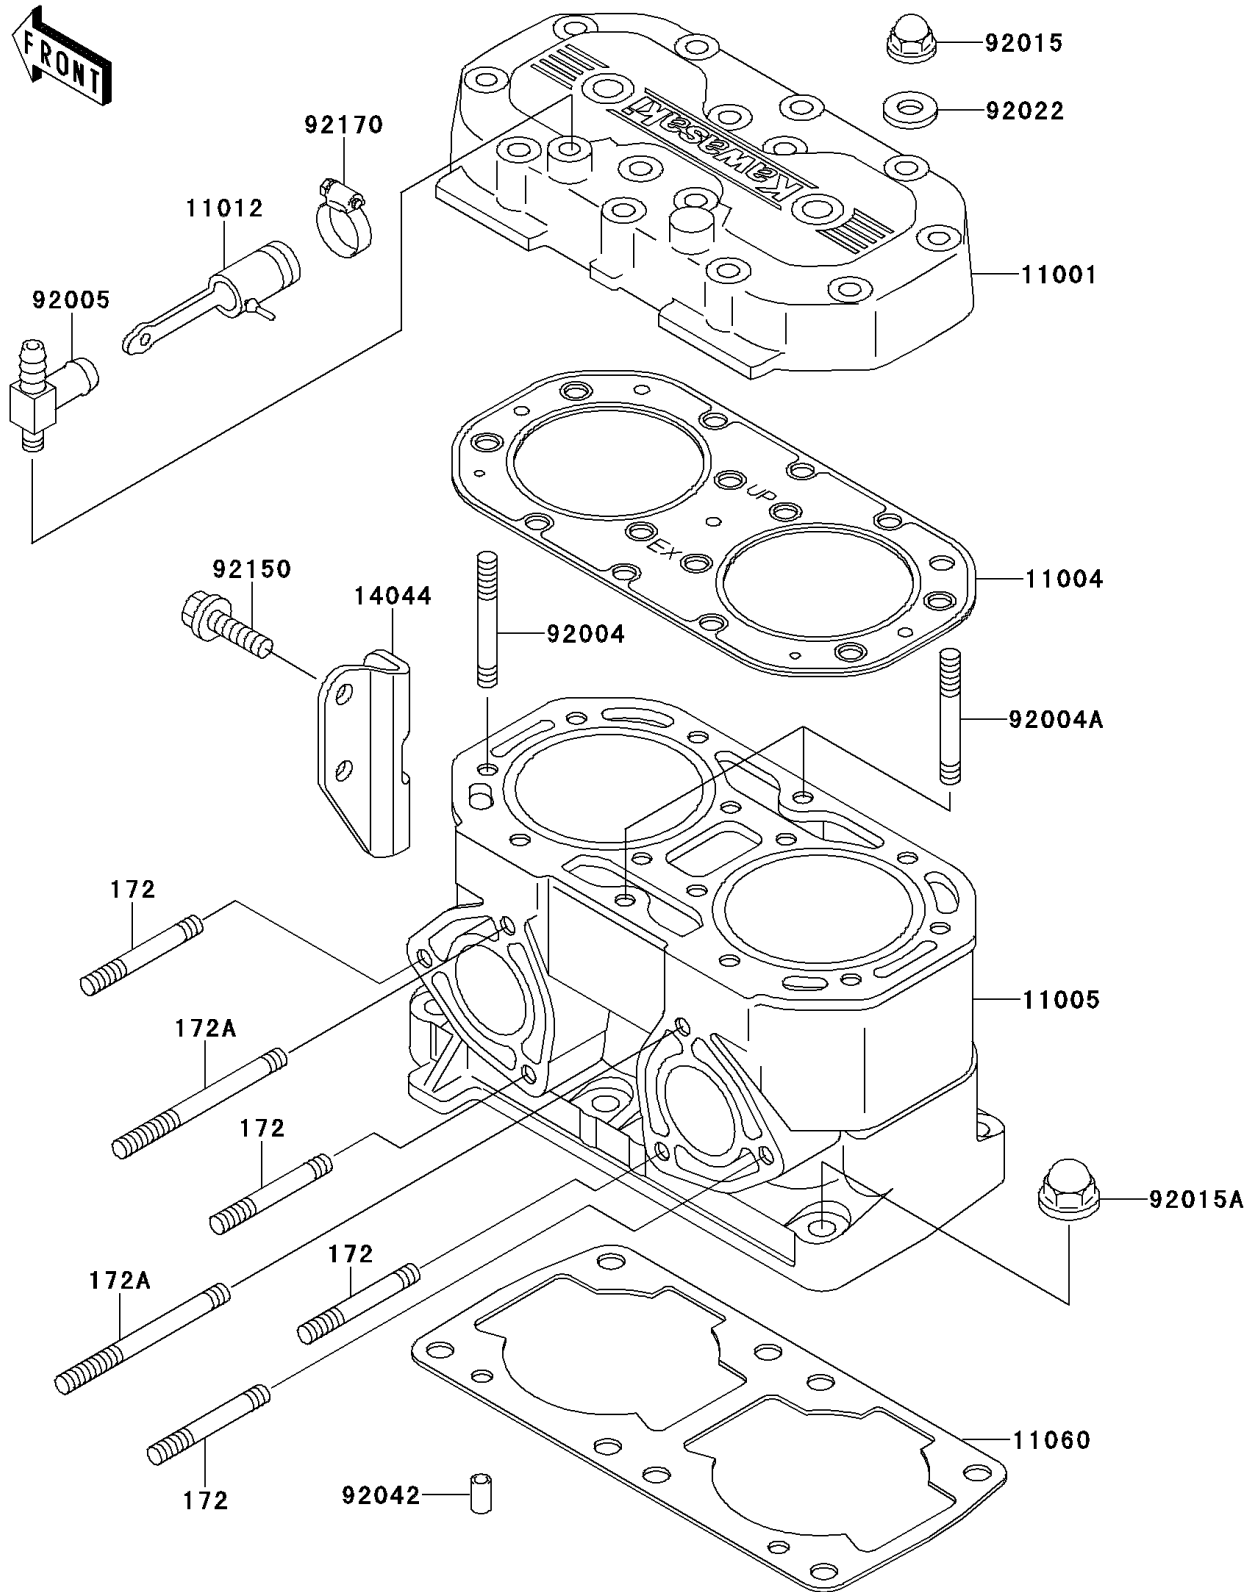

1996 Super Sport XI PARTS DIAGRAM

Cylinder Head/Cylinder

E1110

1996 Super Sport XI PARTS LIST

Cylinder Head/Cylinder

ITEM NAME	PART NUMBER	QUANTITY
BOLT-STUD (Ref # 172)	172R0830	1
BOLT-STUD,8X75 (Ref # 172A)	172R0875	1
HEAD-CYLINDER (Ref # 11001)	11001-3724	1
GASKET-HEAD (Ref # 11004)	11004-3714	1
CYLINDER-ENGINE (Ref # 11005)	11005-3729	1
CAP (Ref # 11012)	11012-3757	1
GASKET,CYLINDER BASE (Ref # 11060)	11060-3711	1
HOLDER-CABLE (Ref # 14044)	14044-3722	1
STUD,8X43 (Ref # 92004)	92004-3715	1
STUD,8X43 (Ref # 92004A)	92004-3719	1
FITTING (Ref # 92005)	92005-3711	1
NUT,CAP,8MM (Ref # 92015)	92015-1371	1
NUT,10MM (Ref # 92015A)	92015-1649	1
WASHER,8.2X18X1.5 (Ref # 92022)	92022-1964	1
PIN,DOWEL,6.3X8X14 (Ref # 92042)	92042-007	1
BOLT,8X16 (Ref # 92150)	92150-3722	1
CLAMP (Ref # 92170)	92170-3729	1