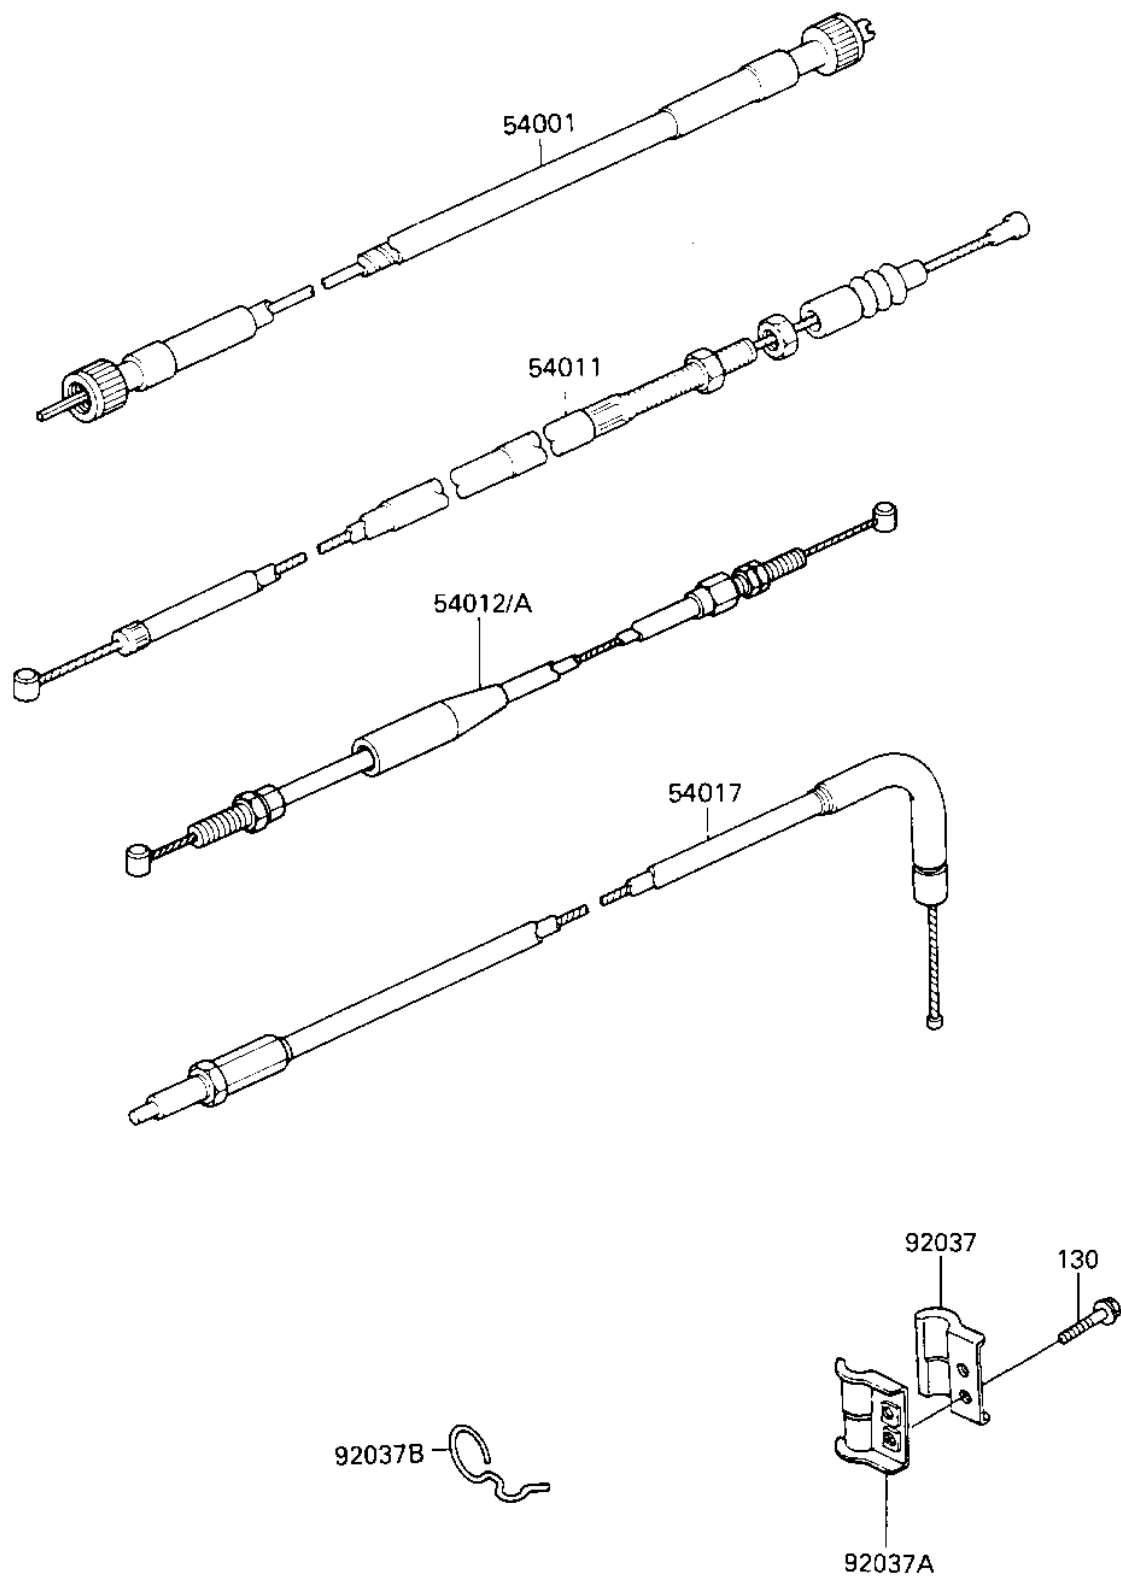

1985 KLR250 PARTS DIAGRAM

CABLES

F2540-0226

1985 KLR250 PARTS LIST

CABLES

ITEM NAME	PART NUMBER	QUANTITY
CABLE-SPEEDOMETER (Ref # 54001)	54001-1112	1
CABLE-CLUTCH (Ref # 54011)	54011-1225	1
CABLE-THROTTLE,OPENIN (Ref # 54012)	54012-1260	1
CABLE-THROTTLE,CLOSIN (Ref # 54012A)	54012-1261	1
CABLE-STARTER (Ref # 54017)	54017-1058	1
CLAMP,BRAKE HOSE,OUTE (Ref # 92037)	92037-1331	1
CLAMP,BRAKE HOSE,INNE (Ref # 92037A)	92037-1332	1
CLAMP (Ref # 92037B)	92037-1521	1
BOLT-FLANGED (Ref # 130)	130J0514	1