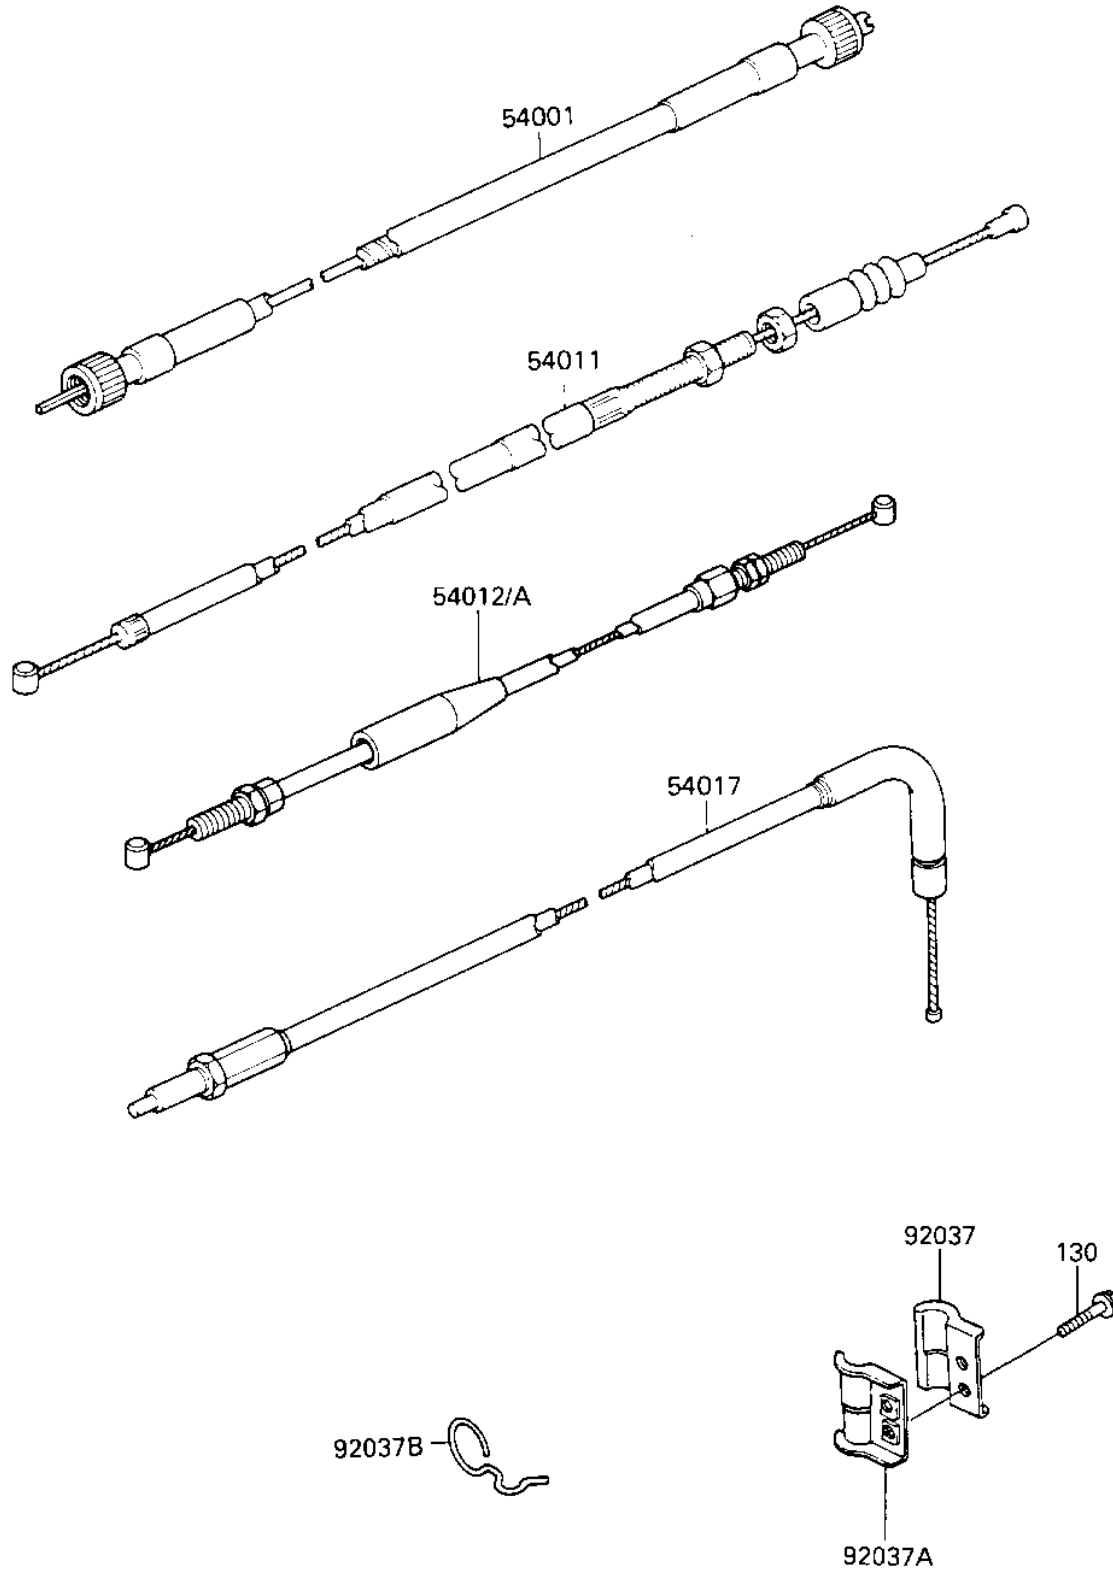

1985 KLR250 PARTS DIAGRAM

CABLES

F2540-0226

1985 KLR250 PARTS LIST

CABLES

ITEM NAME	PART NUMBER	QUANTITY
CABLE-SPEEDOMETER (Ref # 54001)	54001-1112	1
CABLE-CLUTCH (Ref # 54011)	54011-1225	1
CABLE-THROTTLE,OPENIN (Ref # 54012)	54012-1260	1
CABLE-THROTTLE,CLOSIN (Ref # 54012A)	54012-1261	1
CABLE-STARTER (Ref # 54017)	54017-1058	1
CLAMP,BRAKE HOSE,OUTE (Ref # 92037)	92037-1331	1
CLAMP,BRAKE HOSE,INNE (Ref # 92037A)	92037-1332	1
CLAMP (Ref # 92037B)	92037-1521	1
BOLT-FLANGED (Ref # 130)	130J0514	2