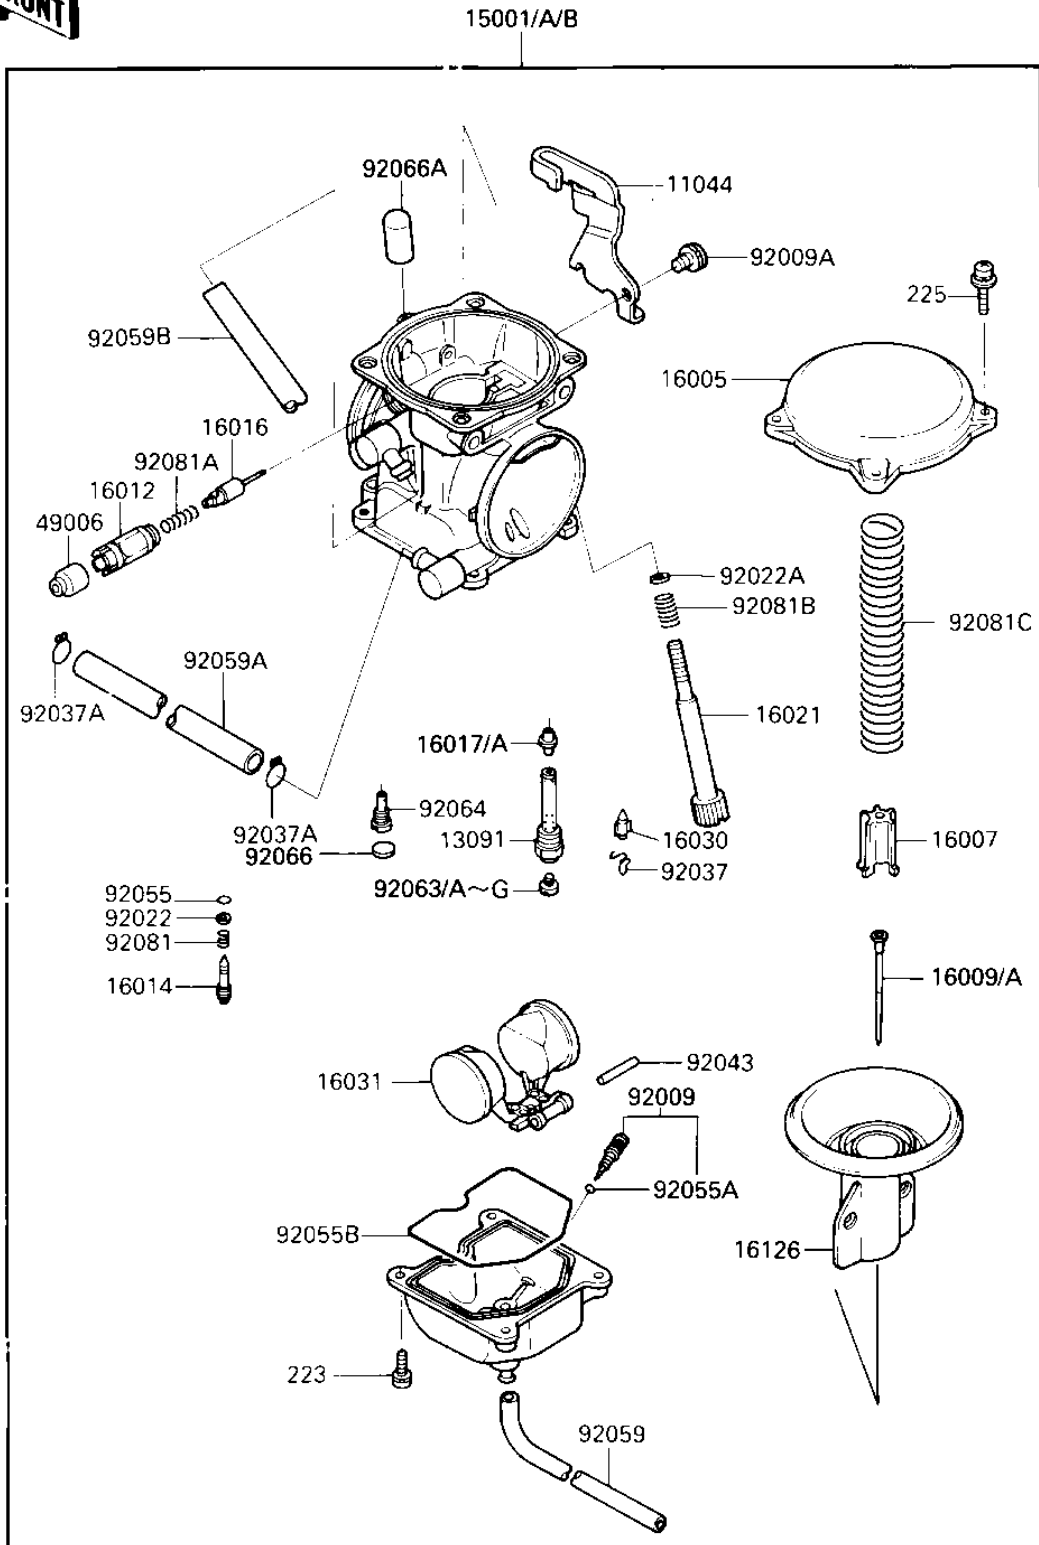

1985 KLR250 PARTS DIAGRAM

CARBURETOR

E1611-018