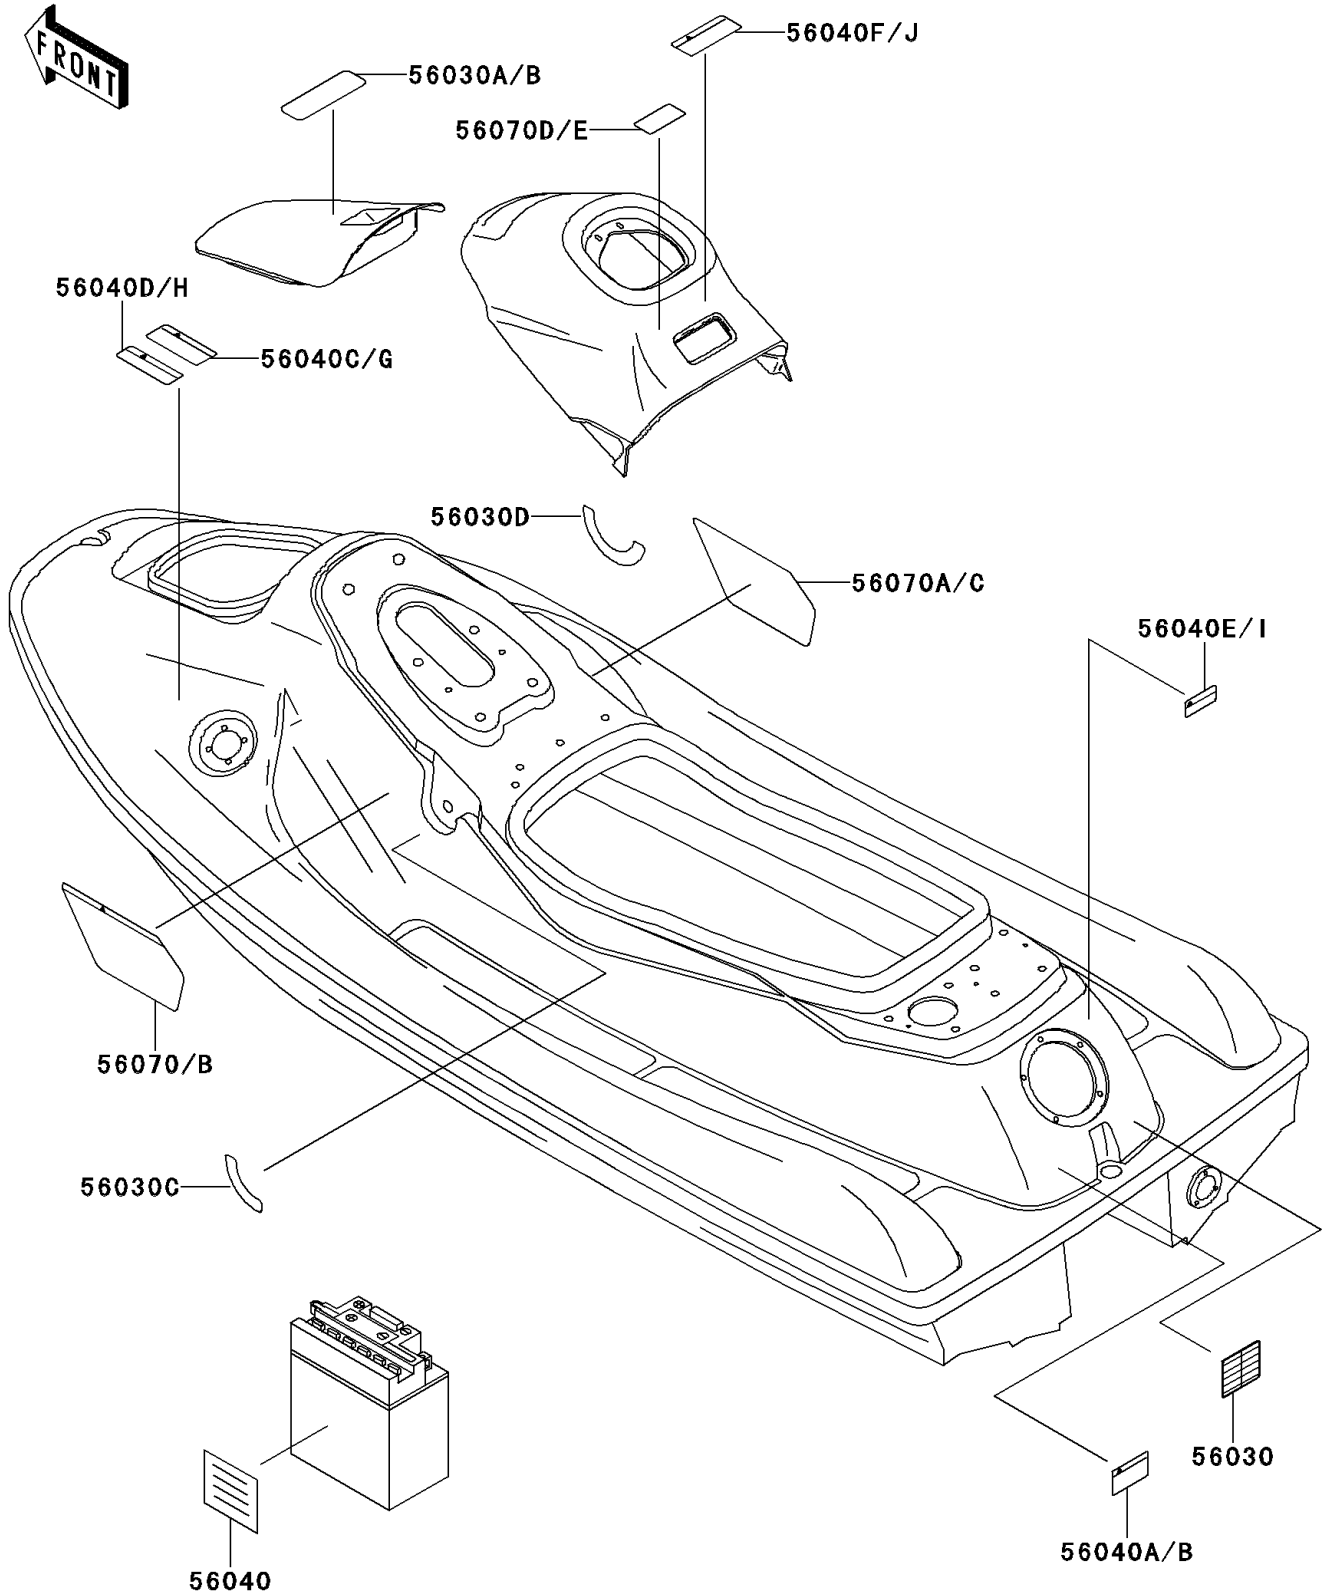

1996 SS PARTS DIAGRAM

Labels

F3183

1996 SS PARTS LIST

Labels

ITEM NAME	PART NUMBER	QUANTITY
LABEL,FIRE EXTINGUISHER (Ref # 56030A)	56030-3790	1
LABEL,CHOKE (Ref # 56030C)	56030-3793	1
LABEL,FUEL (Ref # 56030D)	56030-3794	1
LABEL-WARNING,NOZZLE (Ref # 56040A)	56040-3898	1
LABEL-WARNING,BREAK-IN (Ref # 56040C)	56040-3969	1
LABEL-WARNING,GASOLINE (Ref # 56040D)	56040-3972	1
LABEL-WARNING,GRAB HANDLE (Ref # 56040E)	56040-3973	1
LABEL-WARNING,OVERHEAT (Ref # 56040F)	56040-3974	1
LABEL-WARNING,IMPORTANT SAFETY (Ref # 56070)	56070-3752	1
LABEL-WARNING,IMPORTANT SAFETY (Ref # 56070A)	56070-3753	1
LABEL-WARNING,TETHER SWITCH (Ref # 56070D)	56070-3787	1