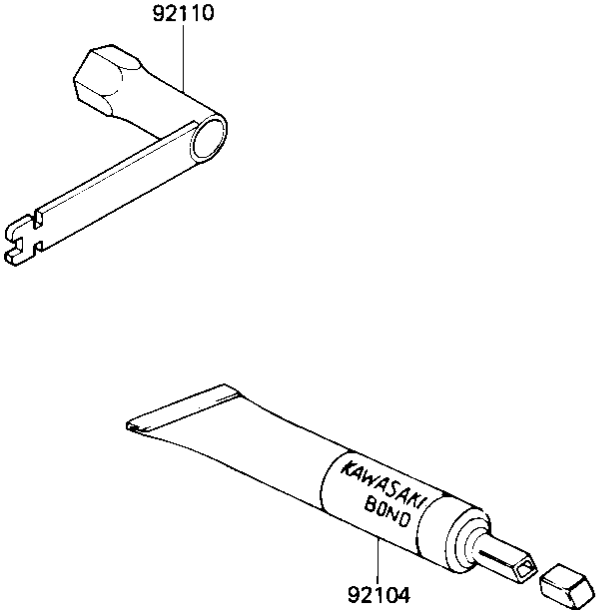

## 1983 KDX200 PARTS DIAGRAM

OWNER TOOLS

F2810-0034

### OWNER TOOLS

ITEM NAME	PART NUMBER	QUANTITY
LIQUID GASKET (Ref # 92104)	92104-002	1
TOOL-WRENCH,BOX&SPOKE (Ref # 92110)	92110-1041	1