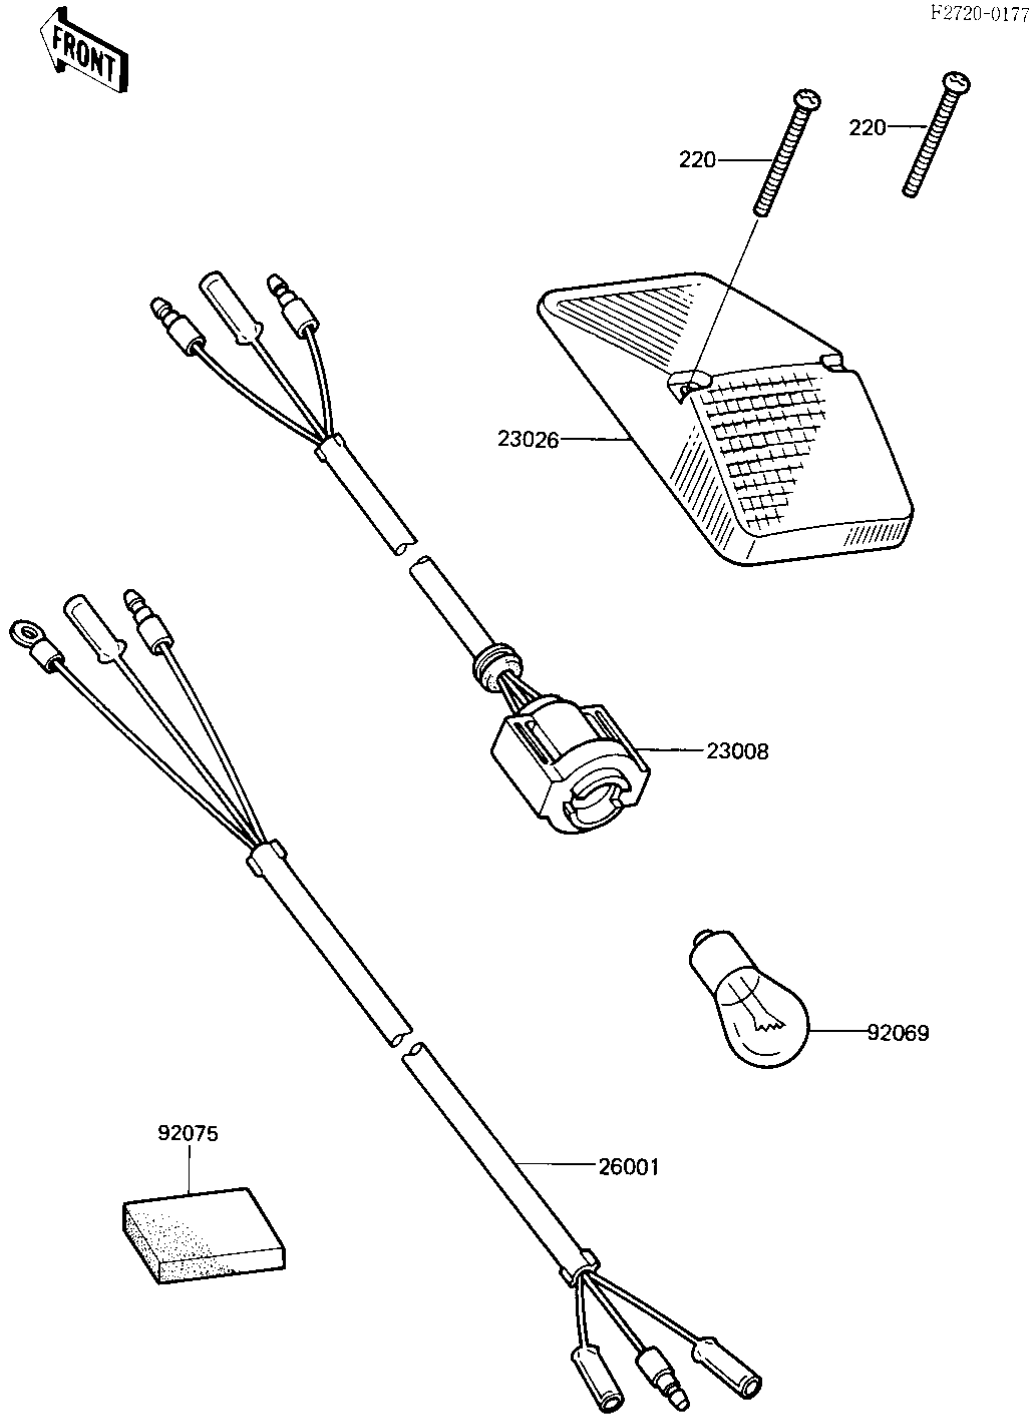

# 1984 KDX200 PARTS DIAGRAM

## TAILLIGHT

# 1984 KDX200 PARTS LIST

## TAILLIGHT

ITEM NAME	PART NUMBER	QUANTITY
SOCKET-ASSY,TAIL LAMP (Ref # 23008)	23008-1322	1
LENS,TAIL LAMP (Ref # 23026)	23026-1104	1
HARNESS,TAIL LAMP,L=8 (Ref # 26001)	26001-1515	1
BULB,6V 17/5.3W (Ref # 92069)	92069-028	1
DAMPER,TAIL LAMP (Ref # 92075)	92075-1625	1
SCREW-PAN-CROS (Ref # 220)	220B0445	2