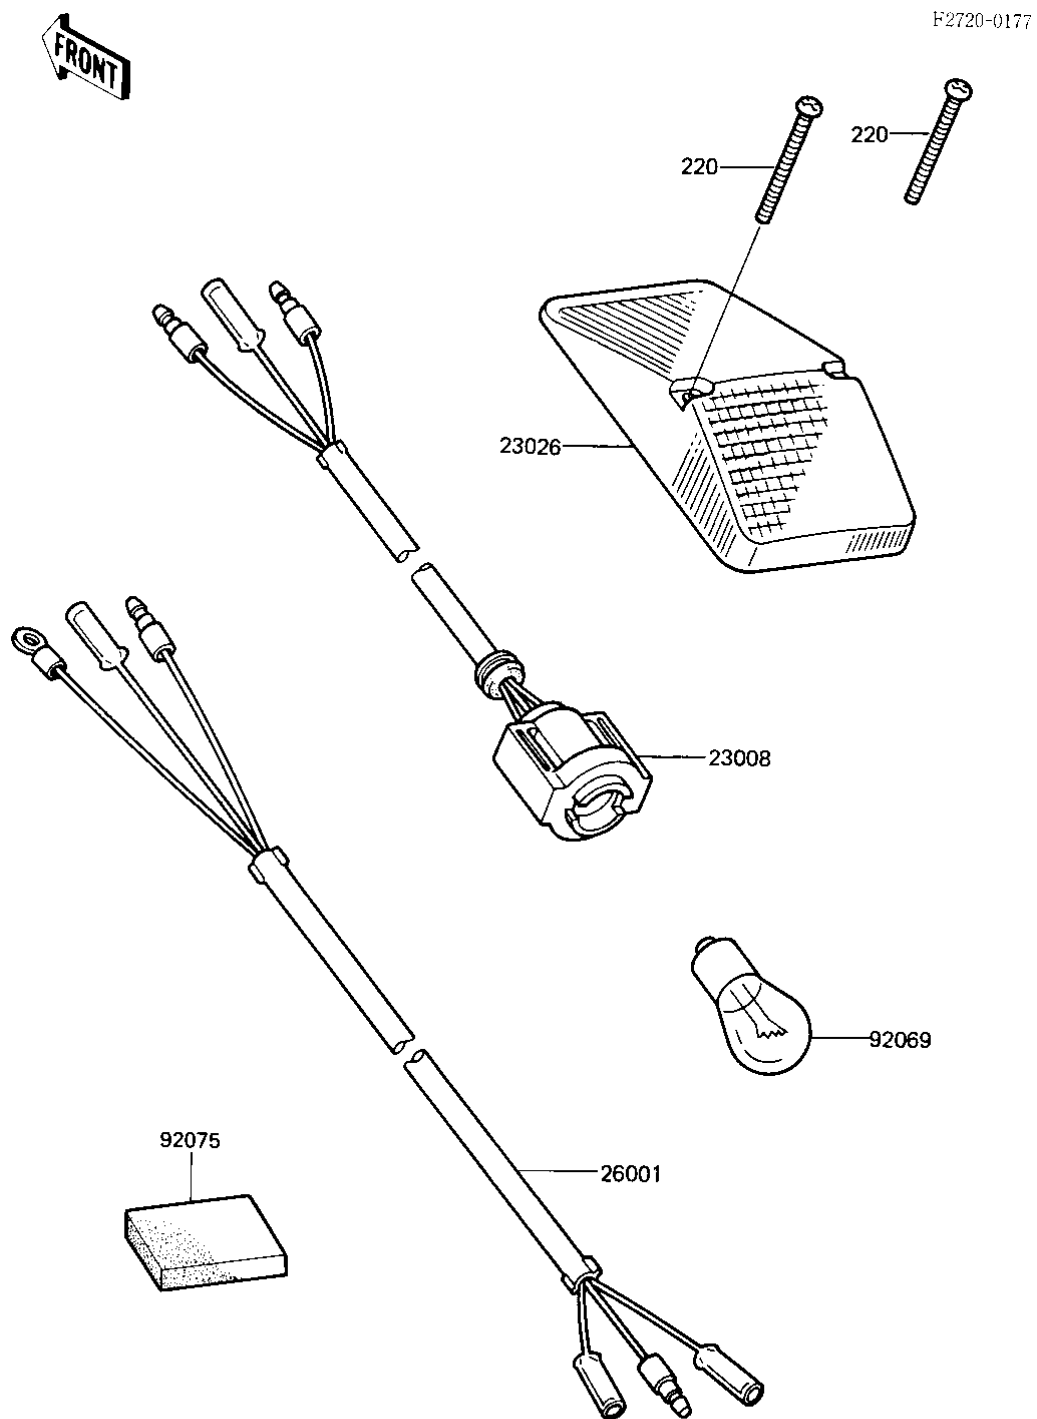

1983 KDX200 PARTS DIAGRAM

TAILLIGHT

1983 KDX200 PARTS LIST

TAILLIGHT

ITEM NAME	PART NUMBER	QUANTITY
SOCKET-ASSY, TAIL LAMP (Ref # 23008)	23008-1322	1
LENS, TAIL LAMP (Ref # 23026)	23026-1104	1
HARNESS, TAIL LAMP, L=8 (Ref # 26001)	26001-1515	1
BULB, 6V 17/5.3W (Ref # 92069)	92069-028	1
DAMPER, TAIL LAMP (Ref # 92075)	92075-1625	1
SCREW-PAN-CROS (Ref # 220)	220B0445	1