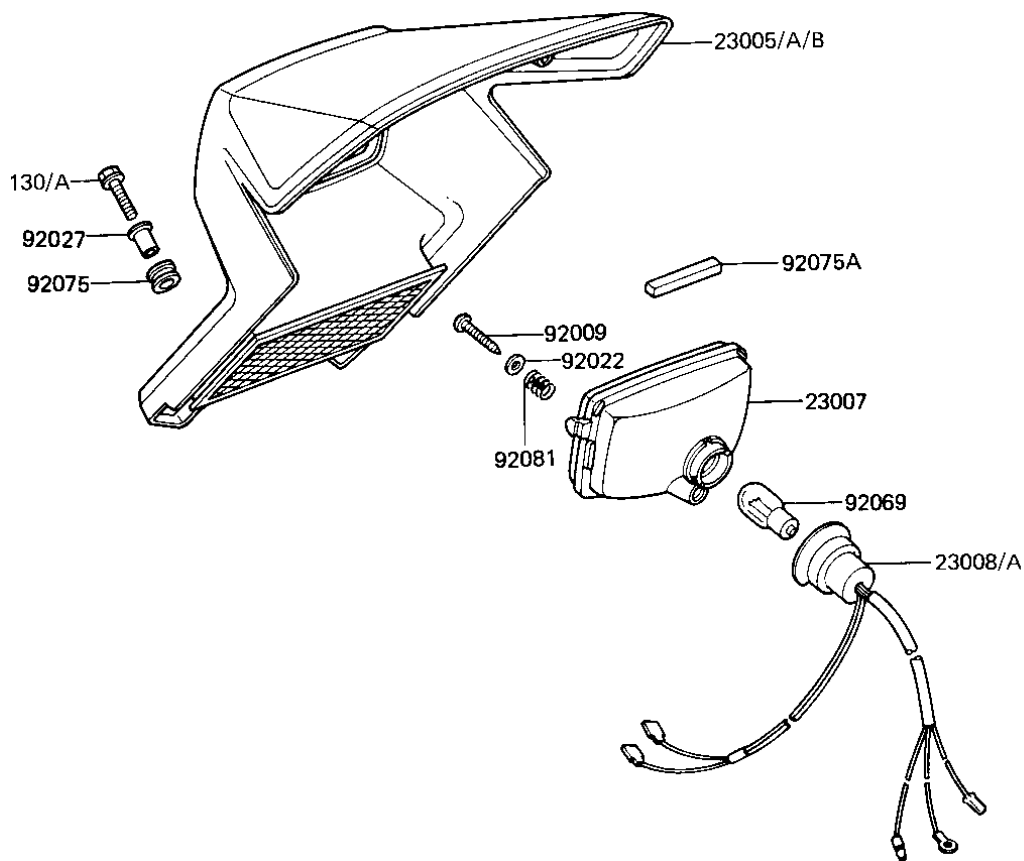

1983 KDX200 PARTS DIAGRAM

HEADLIGHT

F2710-0168

1983 KDX200 PARTS LIST

HEADLIGHT

ITEM NAME	PART NUMBER	QUANTITY
BODY-COMP-HEAD LAMP (Ref # 23005)	23005-1057-AC	1
LENS-COMP,HEAD LAMP (Ref # 23007)	23007-1160	1
SOCKET-ASSY,HEAD LAMP (Ref # 23008)	23008-1249	2
SCREW,4X30 (Ref # 92009)	92009-1139	1
WASHER-FOCUS ADJUST (Ref # 92022)	23021-008	1
COLLAR (Ref # 92027)	92027-1045	1
BULB 6V 25/25W (Ref # 92069)	92069-031	1
DAMPER RUBBER (Ref # 92075)	92075-1028	1
DAMPER,HEAD LAMP (Ref # 92075A)	92075-1430	1
SPRING,FOUCUS ADJUSTI (Ref # 92081)	92081-1519	1
BOLT-FLANGED,6X18 (Ref # 130)	130G0618	1