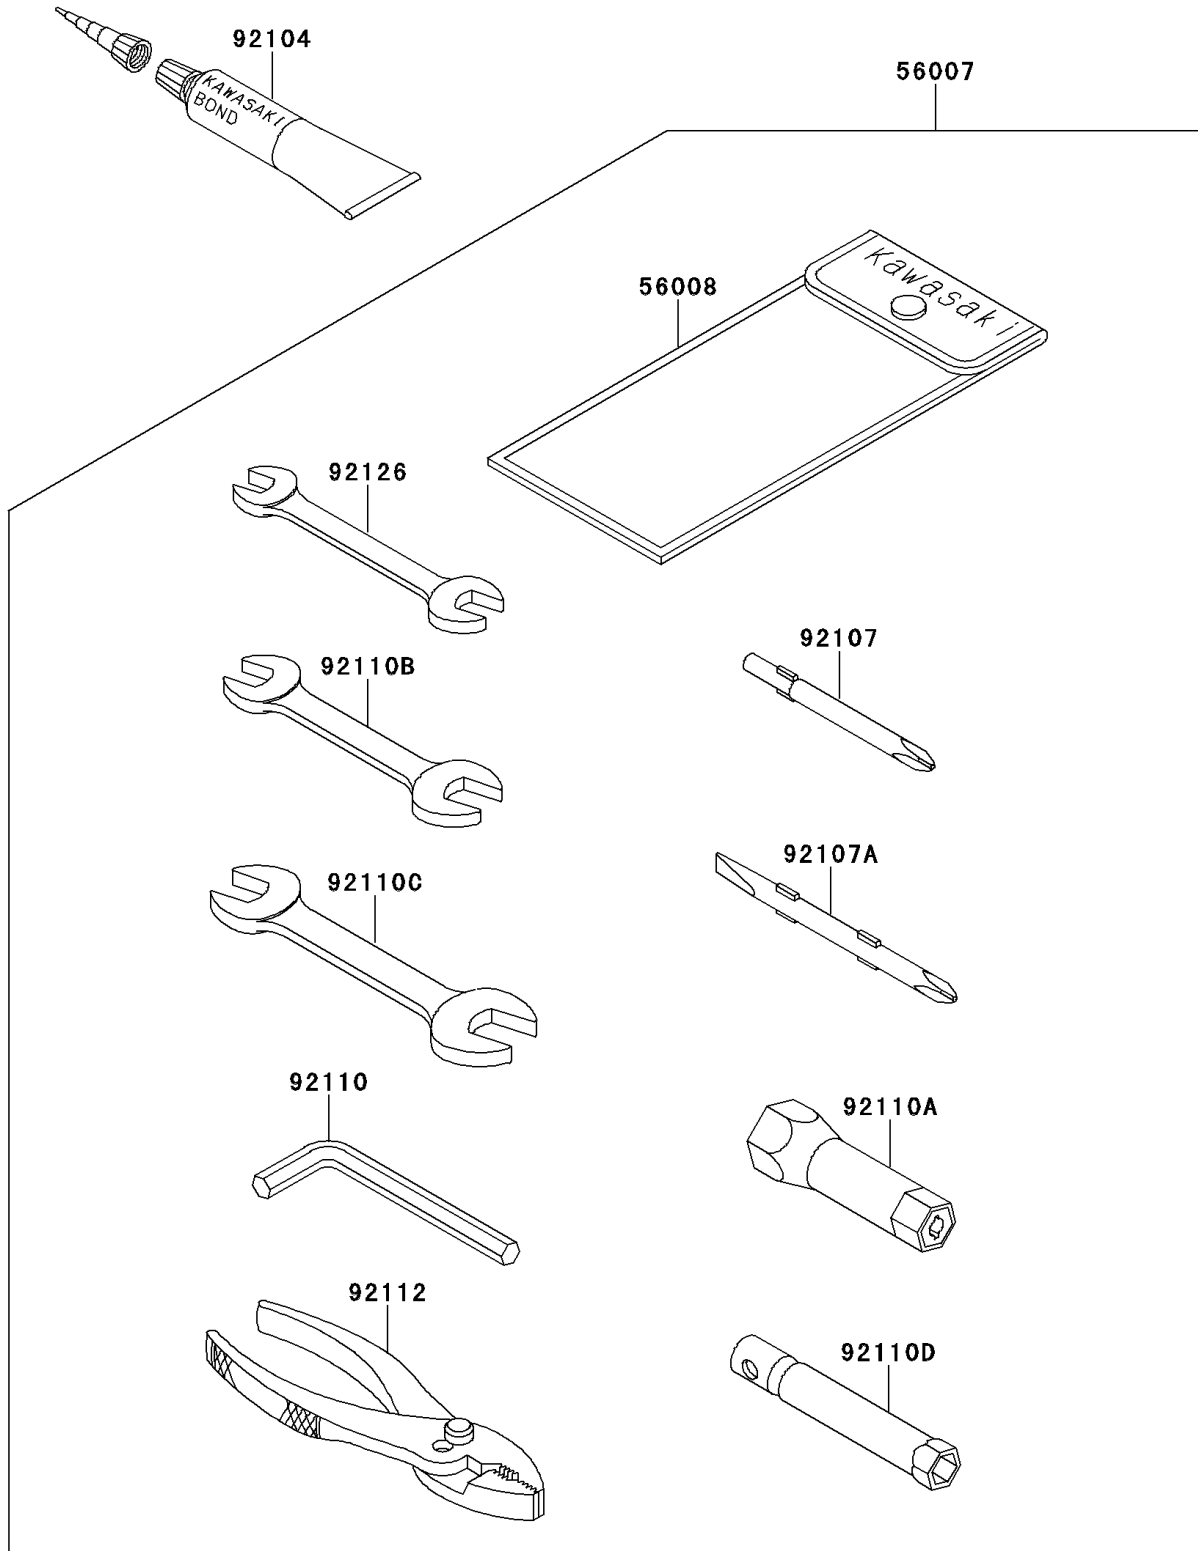

1996 SS PARTS DIAGRAM

Owner's Tools

F3182

1996 SS PARTS LIST

Owner's Tools

ITEM NAME	PART NUMBER	QUANTITY
TOOL-KIT (Ref # 56007)	56007-3710	1
BAG,TOOL (Ref # 56008)	56008-1007	1
GASKET-LIQUID,TUBE,100G,SILVER (Ref # 92104)	92104-002	AR
TOOL-DRIVER,#3PHILLIPS (Ref # 92107)	92107-005	1
TOOL-DRIVER,#2PHILLIPS&SLOT (Ref # 92107A)	92107-1051	1
TOOL-WRENCH,ALLEN,5MM (Ref # 92110)	92110-1015	1
TOOL-WRENCH,BOX,21MM (Ref # 92110A)	92110-1113	1
TOOL-WRENCH,OPEN END,10X12 (Ref # 92110B)	92110-1152	1
TOOL-WRENCH,OPEN END,14X17 (Ref # 92110C)	92110-1153	1
TOOL-WRENCH,BOX,10MM (Ref # 92110D)	92110-1156	1
TOOL-PLIERS (Ref # 92112)	92112-003	1
TOOL-WRENCH,OPEN END,8X10 (Ref # 92126)	92126-001	1