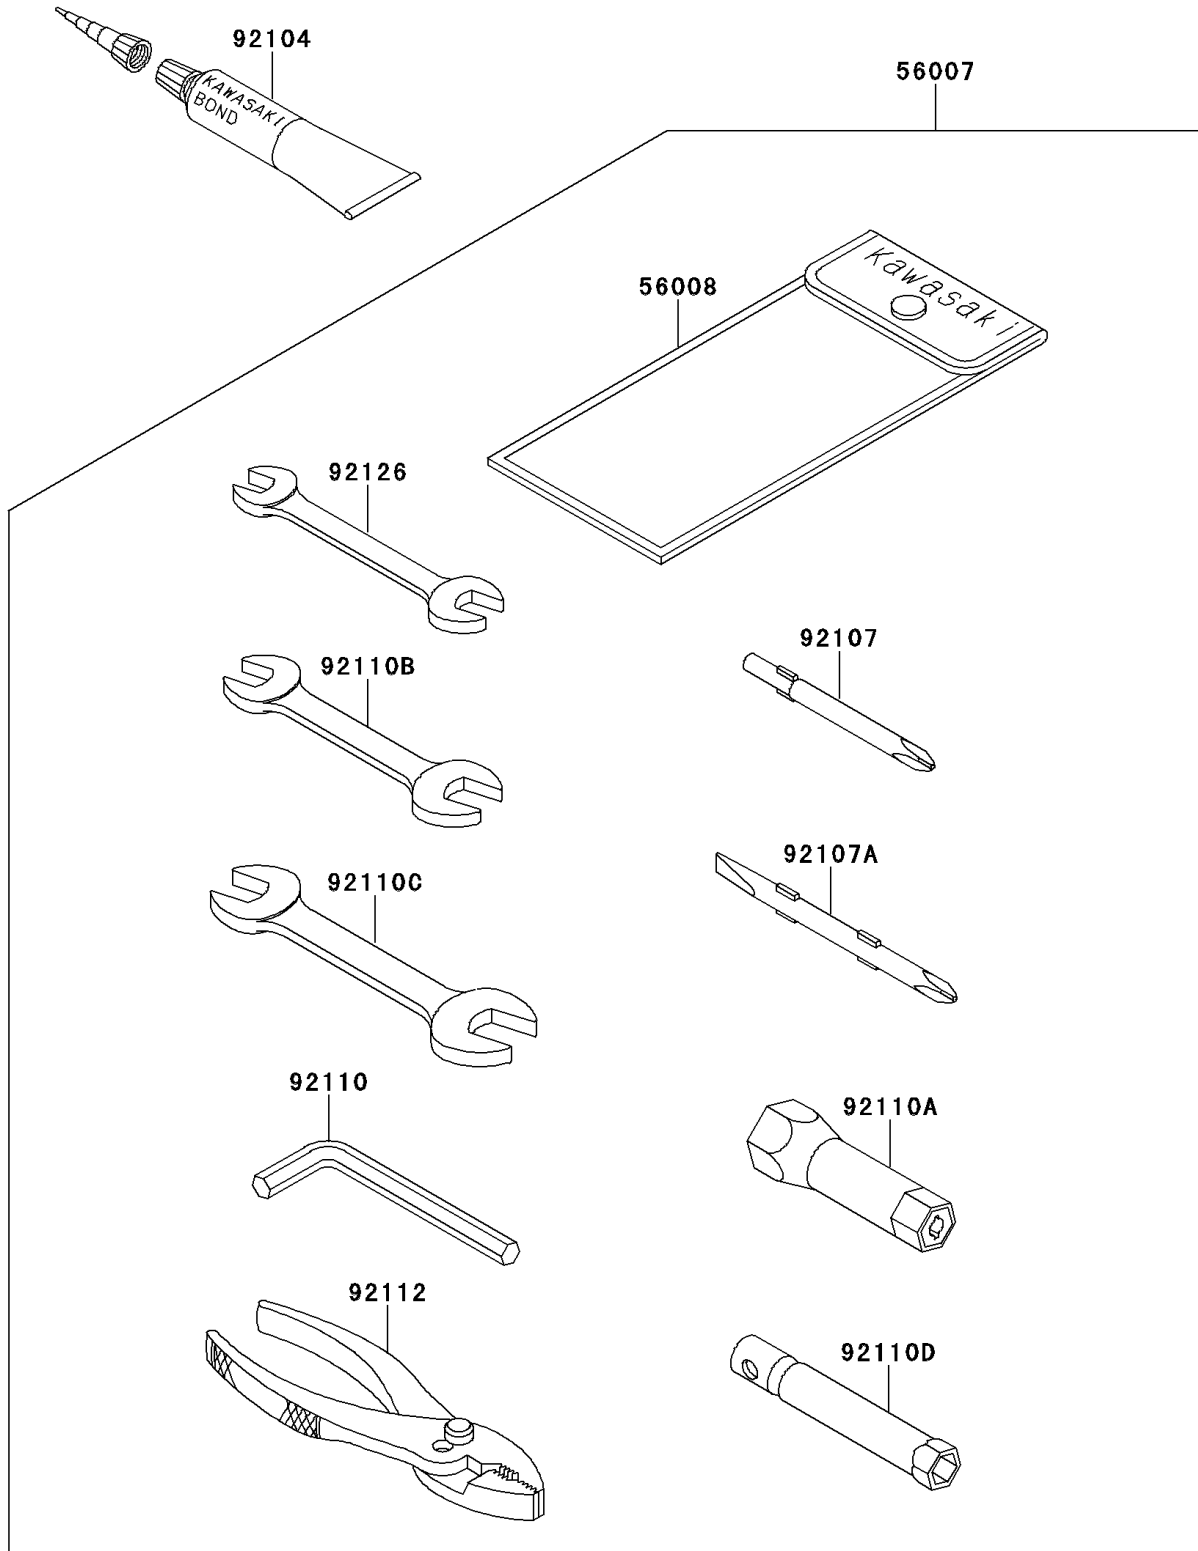

# 1996 SS PARTS DIAGRAM

Owner's Tools

F3182

## 1996 SS PARTS LIST

### Owner's Tools

ITEM NAME	PART NUMBER	QUANTITY
TOOL-KIT (Ref # 56007)	56007-3710	1
BAG,TOOL (Ref # 56008)	56008-1007	1
GASKET-LIQUID,TUBE,100G,SILVER (Ref # 92104)	92104-002	AR
TOOL-DRIVER,#3PHILLIPS (Ref # 92107)	92107-005	1
TOOL-DRIVER,#2PHILLIPS&SLOT (Ref # 92107A)	92107-1051	1
TOOL-WRENCH,ALLEN,5MM (Ref # 92110)	92110-1015	1
TOOL-WRENCH,BOX,21MM (Ref # 92110A)	92110-1113	1
TOOL-WRENCH,OPEN END,10X12 (Ref # 92110B)	92110-1152	1
TOOL-WRENCH,OPEN END,14X17 (Ref # 92110C)	92110-1153	1
TOOL-WRENCH,BOX,10MM (Ref # 92110D)	92110-1156	1
TOOL-PLIERS (Ref # 92112)	92112-003	1
TOOL-WRENCH,OPEN END,8X10 (Ref # 92126)	92126-001	1