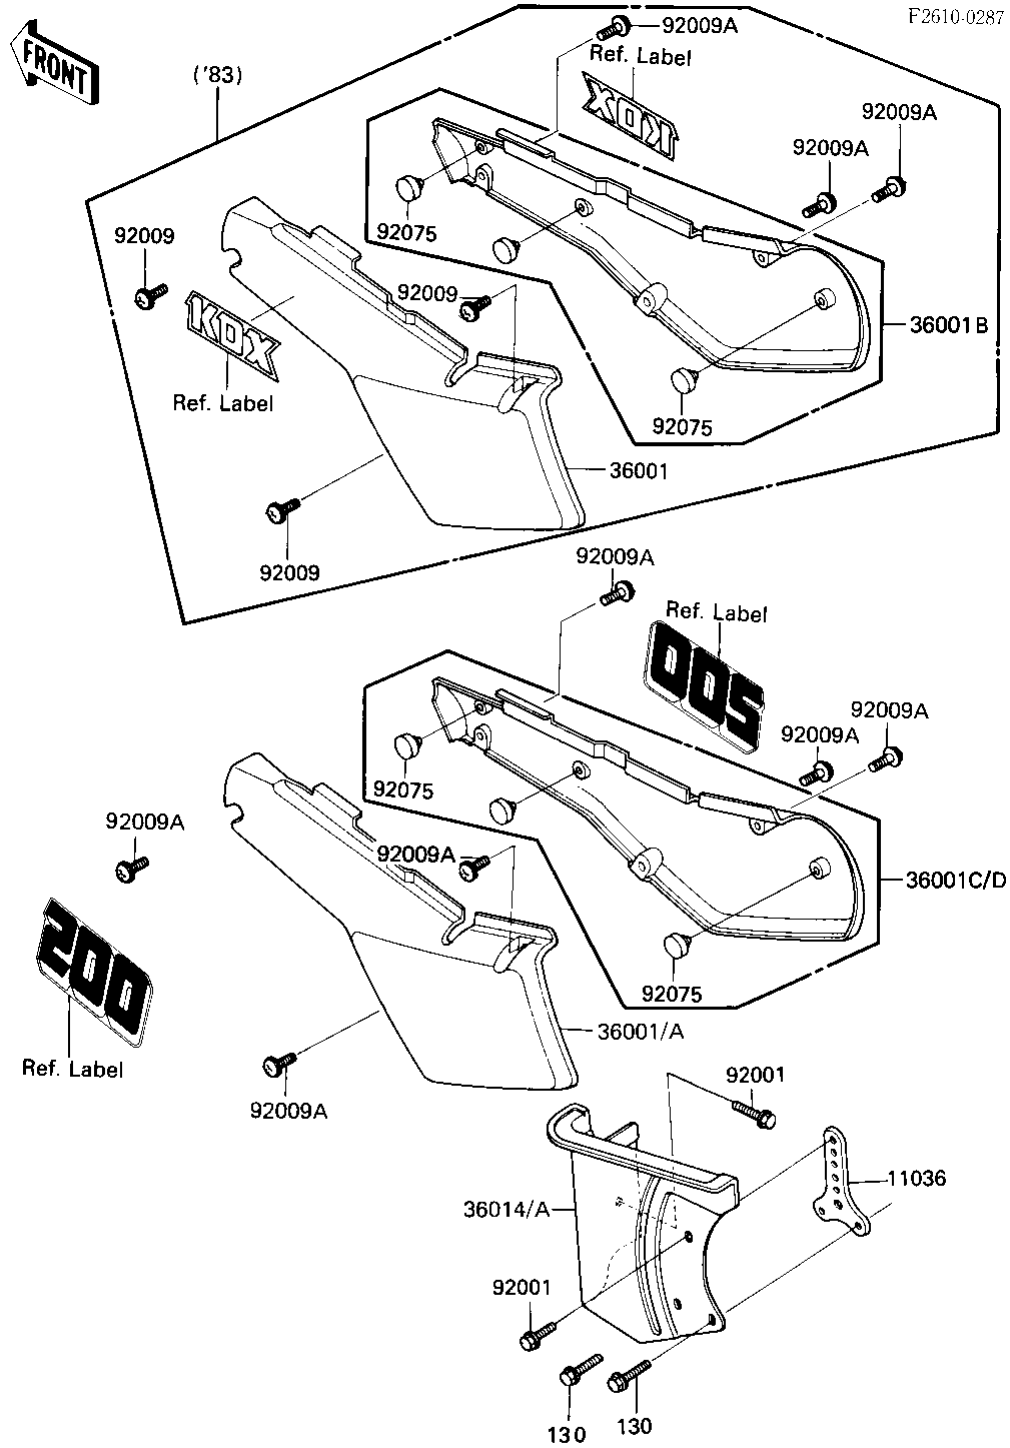

1983 KDX200 PARTS DIAGRAM

SIDE COVERS/CHAIN COVER

1983 KDX200 PARTS LIST

SIDE COVERS/CHAIN COVER

ITEM NAME	PART NUMBER	QUANTITY
BRACKET-A,CHAIN CASE (Ref # 11036)	11036-1743	1
COVER-SIDE,LH,L.GREEN (Ref # 36001)	36001-1177-AC	1
COVER-SIDE,RH,L.GREEN (Ref # 36001B)	36001-1178-AC	1
BOLT,6X16 (Ref # 92001)	92002-1136	1
SCREW,6X10 (Ref # 92009)	92009-1286	1
SCREW,6X14 (Ref # 92009A)	92009-1287	1
DAMPER,SIDE COVER (Ref # 92075)	92075-1598	1
BOLT,FLANGED,6X45 (Ref # 130)	130G0645	1