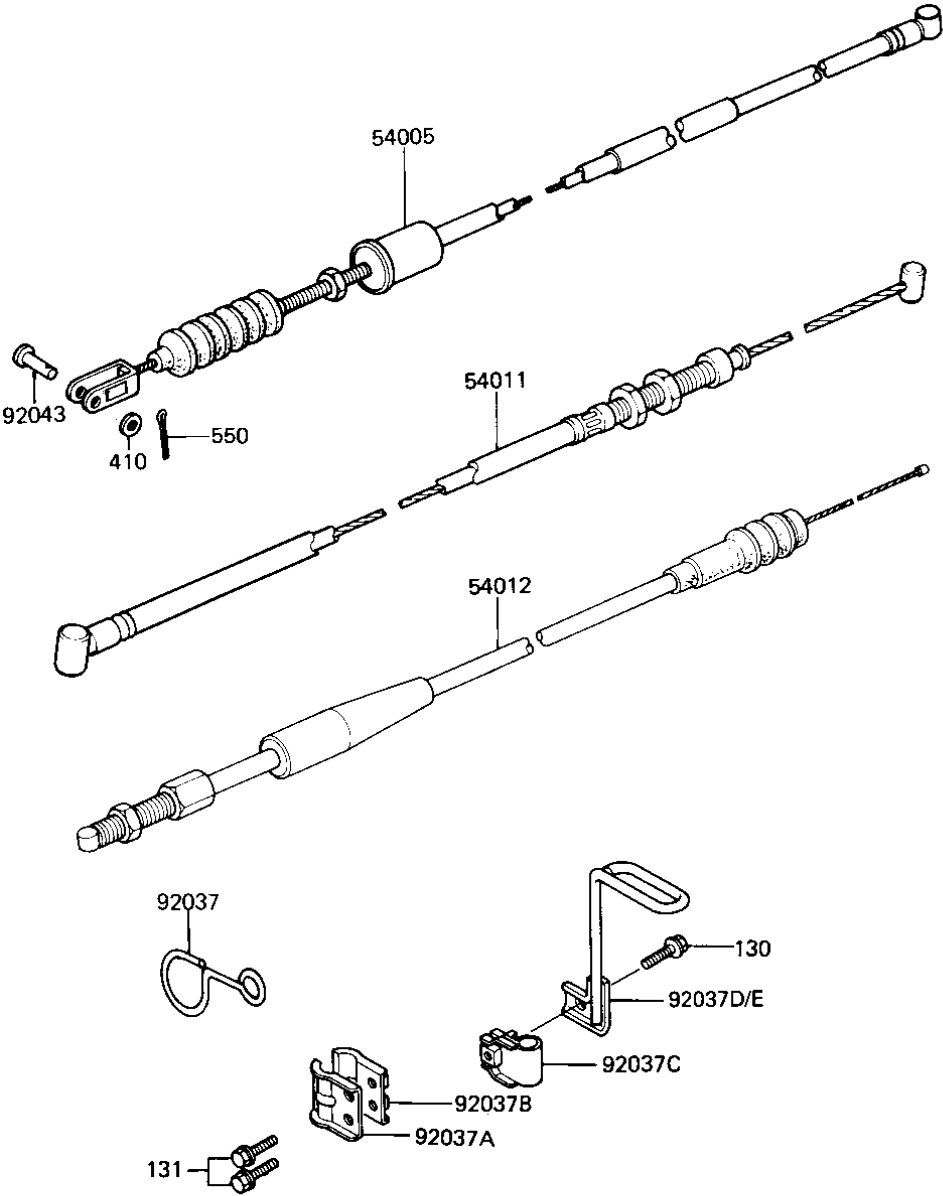

1983 KDX200 PARTS DIAGRAM

CABLES

F2540-0169

1983 KDX200 PARTS LIST

CABLES

ITEM NAME	PART NUMBER	QUANTITY
CABLE-BRAKE (Ref # 54005)	54005-1043	1
CABLE-CLUTCH (Ref # 54011)	54011-1166	1
CABLE-THROTTLE (Ref # 54012)	54012-1119	1
CLAMP,CABLE (Ref # 92037)	92037-1064	1
CLAMP,BRAKE HOSE,OUTE (Ref # 92037A)	92037-1331	1
CLAMP,BRAKE HOSE,INNE (Ref # 92037B)	92037-1332	1
CLAMP,CABLE (Ref # 92037C)	92037-1376	1
CLAMP,METER CABLE (Ref # 92037D)	92037-1402	1
CLAMP,CABLE (Ref # 92037E)	92037-1513	1
PIN-BRAKE ROD FITTING (Ref # 92043)	92043-064	1
BOLT-FLANGED,6X18 (Ref # 130)	130G0618	1
BOLT-FLANGED (Ref # 131)	131G0516	1
WASHER PLAIN 6MM (Ref # 410)	410B0600	1
PIN COTTER 2.0X15 (Ref # 550)	550D2015	1