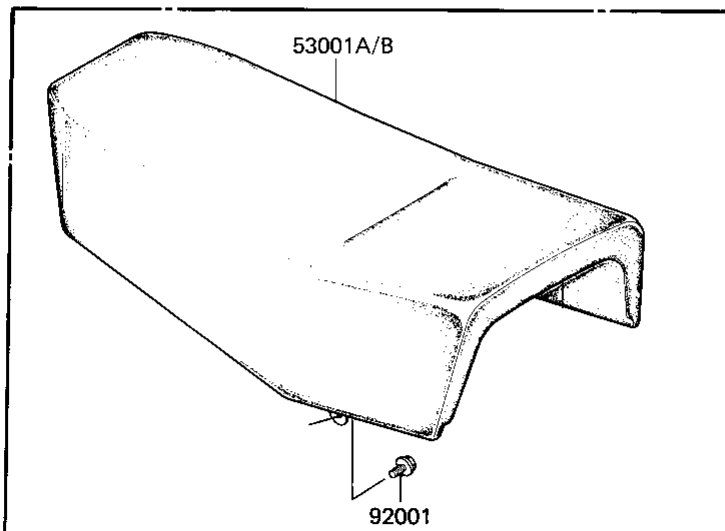

1984 KDX200 PARTS DIAGRAM

SEAT

F2510-0237

1984 KDX200 PARTS LIST

SEAT

ITEM NAME	PART NUMBER	QUANTITY
SEAT-ASSY,DUAL (Ref # 53001A)	53001-1351	1
BOLT,W/WASHER,6X12 (Ref # 92001)	92001-1517	2