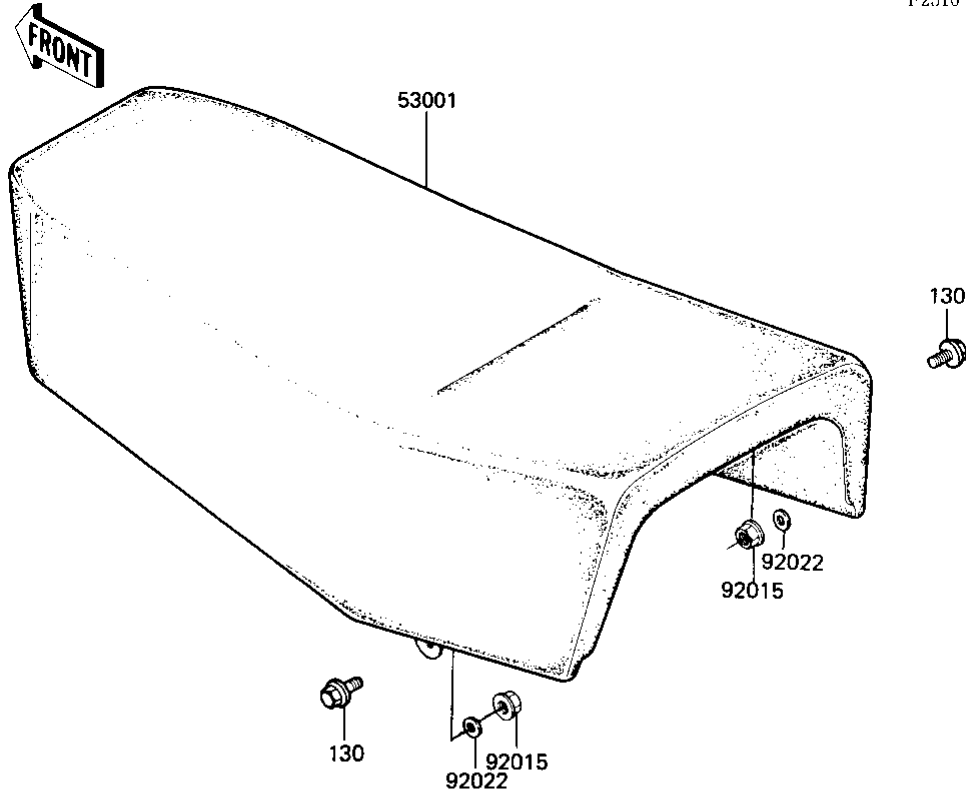

1984 KDX200 PARTS DIAGRAM

SEAT

F2510-0237

1984 KDX200 PARTS LIST

SEAT

ITEM NAME	PART NUMBER	QUANTITY
SEAT-ASSY,DUAL (Ref # 53001A)	53001-1351	1
BOLT,W/WASHER,6X12 (Ref # 92001)	92001-1517	2