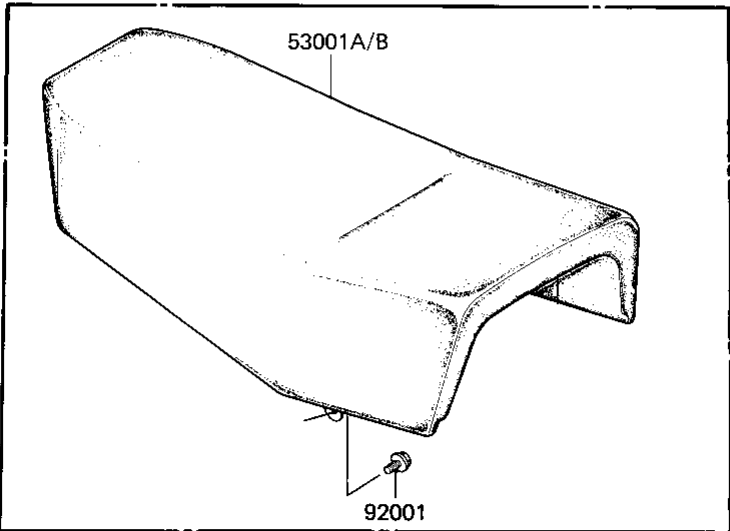

## 1983 KDX200 PARTS DIAGRAM

SEAT

F2510-0237

## 1983 KDX200 PARTS LIST

SEAT

ITEM NAME	PART NUMBER	QUANTITY
SEAT-ASSY,DUAL (Ref # 53001)	53001-1351	1
NUT-6MM (Ref # 92015)	92015-1078	1
WASHER 6.5X20X1.6T (Ref # 92022)	92022-125	1
BOLT,FLANGED,6X40 (Ref # 130)	130G0640	1