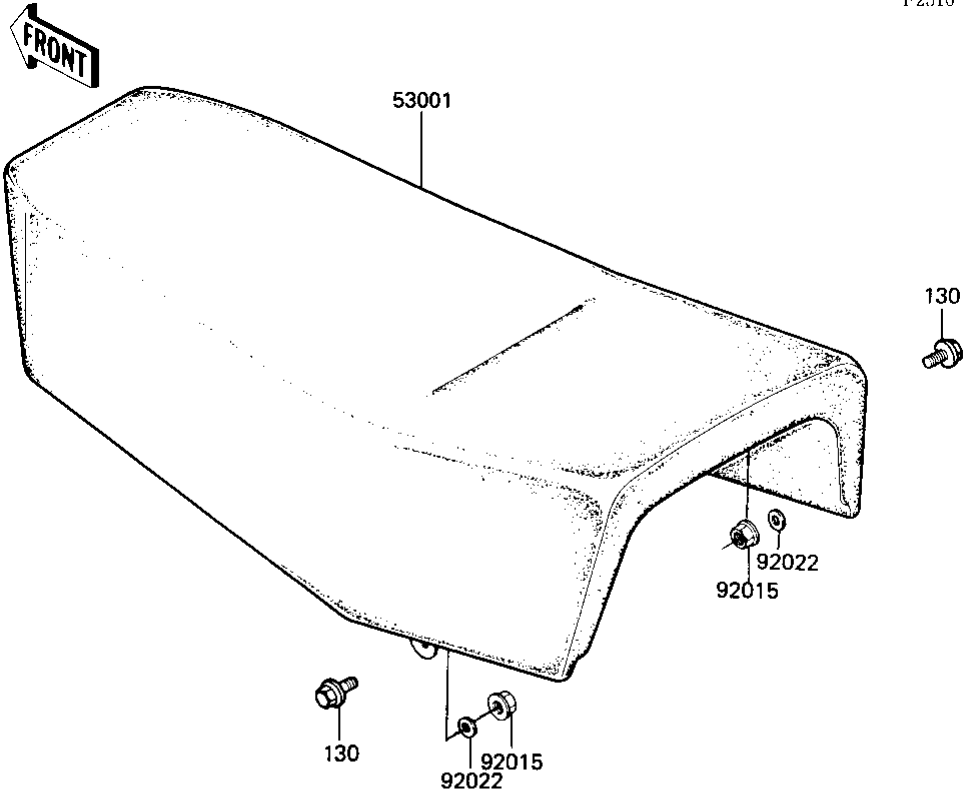

## 1983 KDX200 PARTS DIAGRAM

SEAT

F2510-0237

## 1983 KDX200 PARTS LIST

SEAT

ITEM NAME	PART NUMBER	QUANTITY
SEAT-ASSY,DUAL (Ref # 53001)	53001-1351	1
NUT-6MM (Ref # 92015)	92015-1078	1
WASHER 6.5X20X1.6T (Ref # 92022)	92022-125	1
BOLT,FLANGED,6X40 (Ref # 130)	130G0640	1