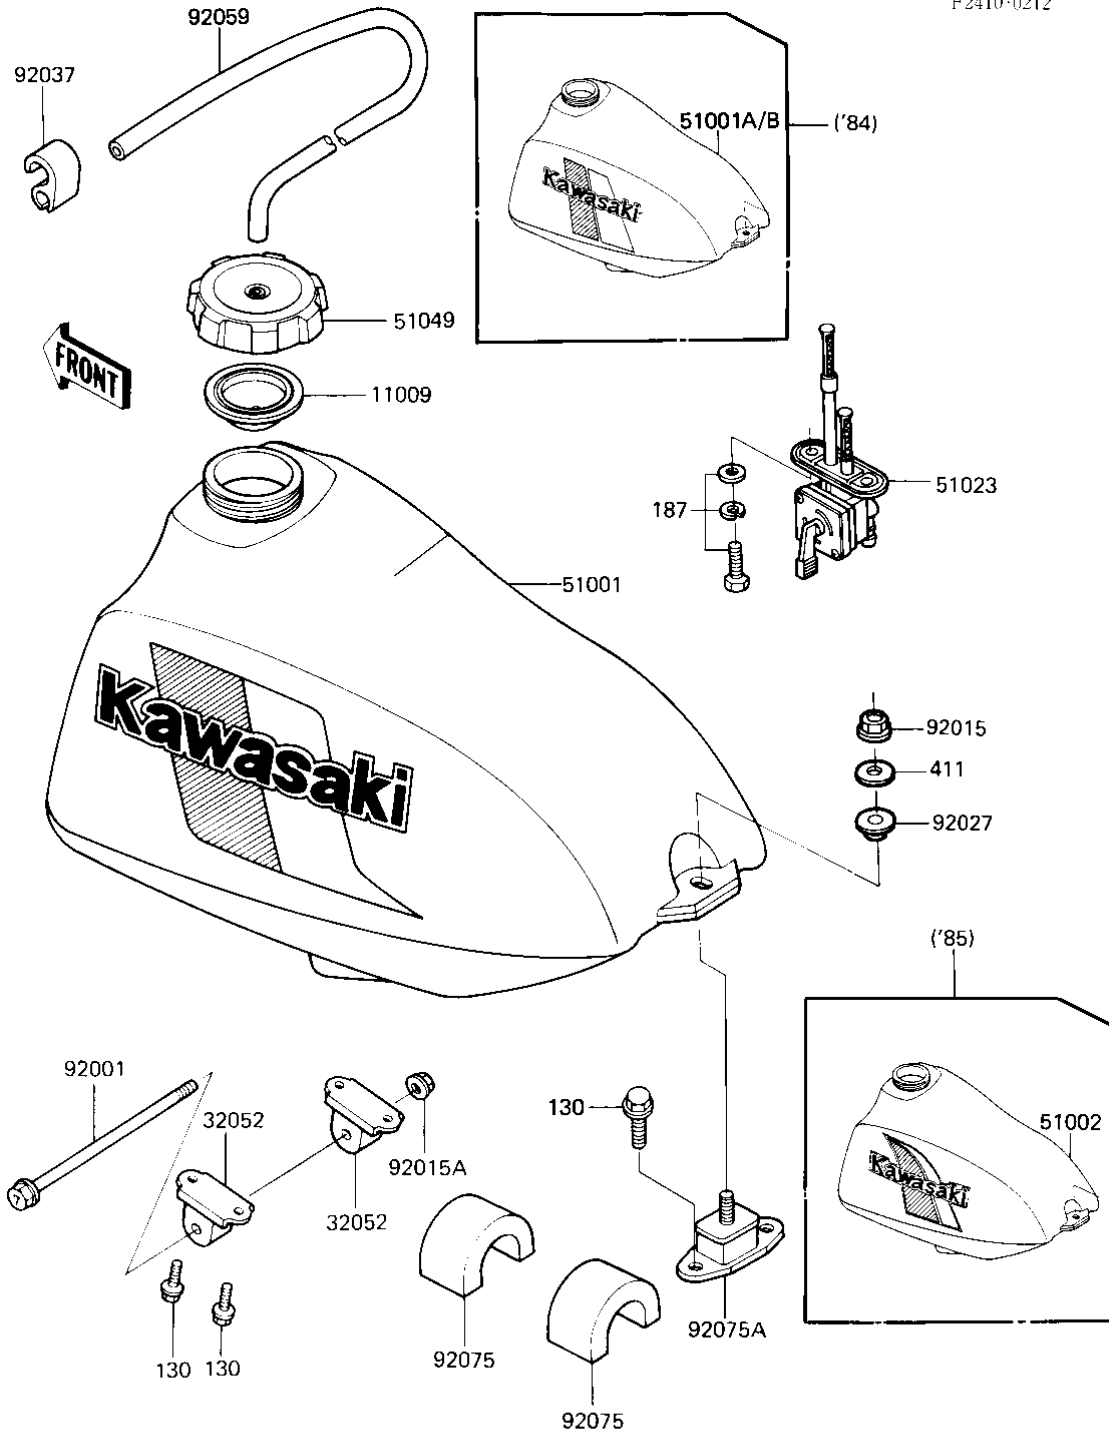

1983 KDX200 PARTS DIAGRAM

FUEL TANK

F2410-0212

1983 KDX200 PARTS LIST

FUEL TANK

ITEM NAME	PART NUMBER	QUANTITY
GASKET,FUEL TANK CAP (Ref # 11009)	11009-1276	1
BRACKET-TANK (Ref # 32052)	32052-1104	1
TANK-COMP-FUEL,L.GREEN (Ref # 51001)	51001-5298-6W	1
TAP-ASSY (Ref # 51023)	51023-1045	1
CAP-TANK,FUEL (Ref # 51049)	51049-1007	1
BOLT (Ref # 92001)	92001-1501	1
NUT-8MM (Ref # 92015)	92015-1143	1
NUT-6MM (Ref # 92015A)	92015-1078	1
CLAMP,TUBE (Ref # 92037)	92037-1377	1
TUBE,5X9X250 (Ref # 92059)	92059-1258	1
DAMPER (Ref # 92075)	92075-1362	1
DAMPER,FUEL TANK (Ref # 92075A)	92075-1429	1
BOLT,FLANGED,6X12 (Ref # 130)	130G0612	1
BOLT-UPSET-WSP (Ref # 187)	187B0616	1
WASHER PLAIN 8MM (Ref # 411)	411B0800	1