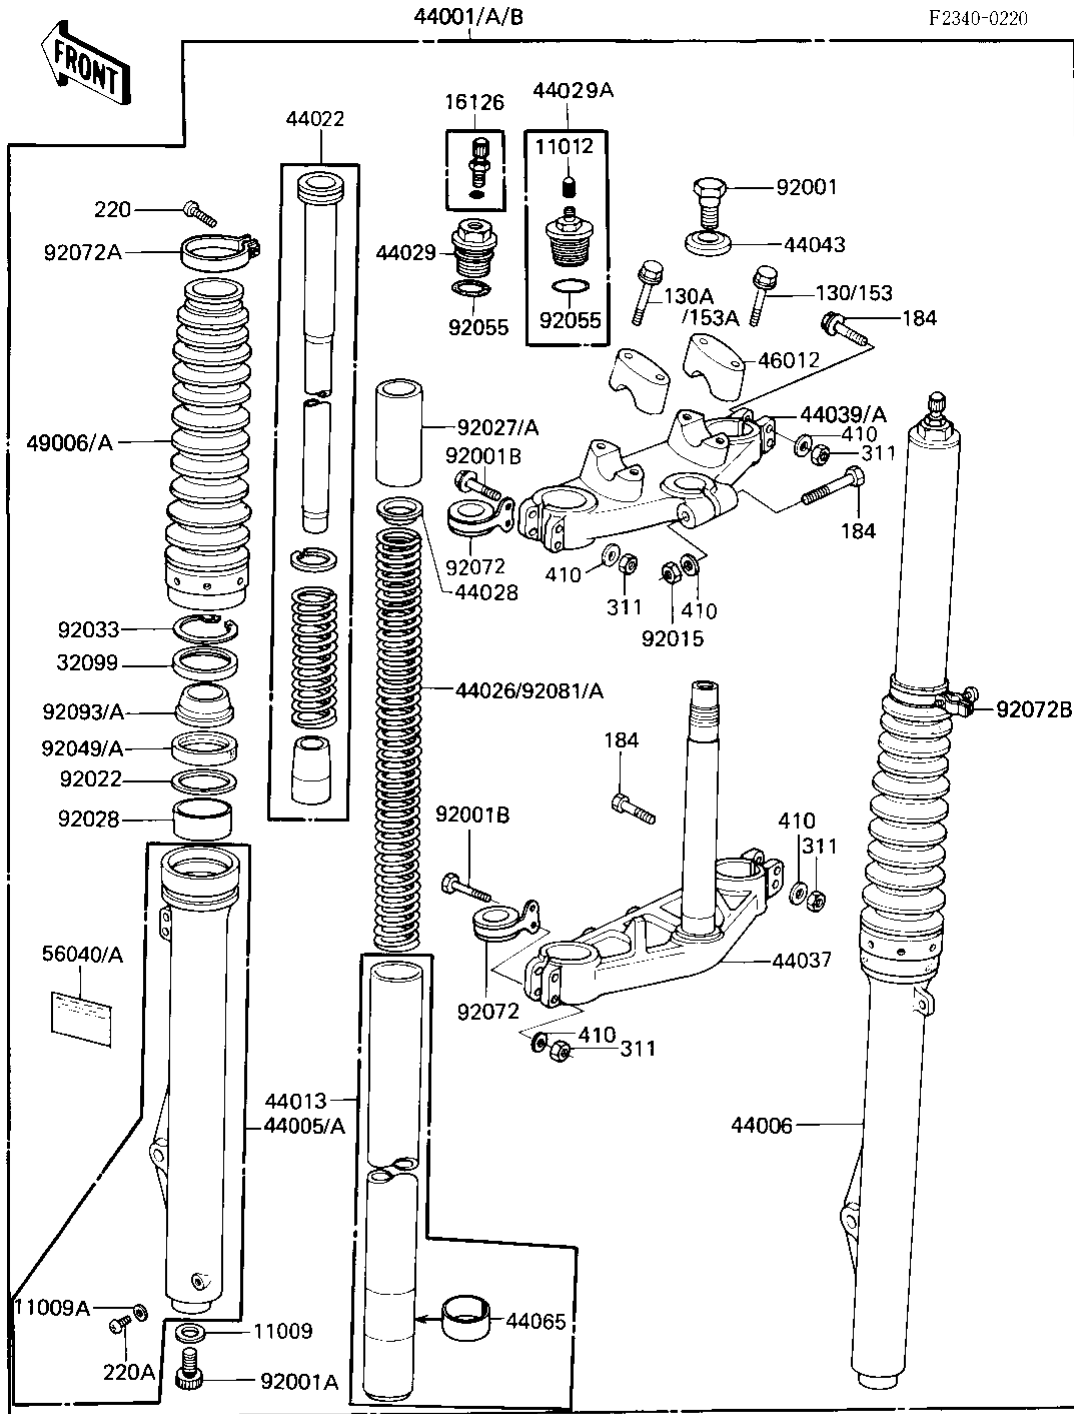

1983 KDX200 PARTS DIAGRAM

FRONT FORK

1983 KDX200 PARTS LIST

FRONT FORK

ITEM NAME	PART NUMBER	QUANTITY
GASKET,FORK CYLINDER (Ref # 11009)	11009-1127	1
GASKET FORK DRAIN PLG (Ref # 11009A)	44045-002	1
VALVE,AIR FRONT FORK (Ref # 16126)	16126-1048	1
CASE,DUST SHIELD (Ref # 32099)	32099-1013	1
FORK-FRONT (Ref # 44001)	44001-1398	1
PIPE-LEFT FORK OUTER (Ref # 44005)	44005-1209	1
PIPE-RIGHT FORK OUTER (Ref # 44006)	44006-1123	1
PIPE-FORK INNER (Ref # 44013)	44013-1102	1
CYLINDER-FORK (Ref # 44022)	44022-1088	1
SPRING-FRONT FORK (Ref # 44026)	44026-1205	1
GUIDE,FORK SPRING (Ref # 44028)	44028-1003	1
SEAT-FORK SPRING (Ref # 44029)	44029-1042	1
HOLDER-FORK UNDER (Ref # 44037)	44037-1103	1
HOLDER-FORK UPPER (Ref # 44039)	44039-1043	1
WASHER (Ref # 44043)	44043-052	1
BUSHING,FORK PIPE (Ref # 44065)	92028-1126	1
HOLDER-HANDLE (Ref # 46012)	46012-1014	1
BOOT,FORK (Ref # 49006A)	49006-1174	1
LABEL-WARNING (Ref # 56040)	56040-1002	1
BOLT,FORK TOP (Ref # 92001)	44041-065	1
BOLT,FORK CYLINDER (Ref # 92001A)	92001-1309	1
BOLT FLANGED 8X55 (Ref # 92001B)	92001-1398	1
NUT,LOCK,8MM (Ref # 92015)	92015-1124	1
WASHER,FORK OUT PIPE (Ref # 92022)	92022-1262	1
COLLAR,FORK SPRING (Ref # 92027)	92027-1535	1
BUSHING-FRONT FORK,OU (Ref # 92028)	44065-1091	1
SNAP RING,FORK OUTER (Ref # 92033)	92033-1047	1
OIL SEAL,FORK OUT TUB (Ref # 92049)	92049-1042	1
"O" RING,FORK TOP CAP (Ref # 92055)	92055-1050	1

1983 KDX200 PARTS LIST

FRONT FORK

ITEM NAME	PART NUMBER	QUANTITY
CLAMP,CABLE (Ref # 92072)	92072-1040	1
BAND,BOOT (Ref # 92072A)	92072-1046	1
BAND,BOOT,RH (Ref # 92072B)	92072-1094	1
SPRING,K=0.32 (Ref # 92081)	92081-1582	1
SPRING,FRONT FORK,K=0 (Ref # 92081A)	92081-1583	1
DUST SHIELD,FORK OUTF (Ref # 92093)	92093-1035	1
BOLT-UPSET-WS-SMALL (Ref # 153)	183G0835	1
BOLT-WS-SMALL (Ref # 153A)	153G0850	1
BOLT-UPSET-WP-SMALL (Ref # 184)	184G0855	1
SCREW-PAN-CROS (Ref # 220)	220B0316	1
SCREW PAN HEAD 4X8 (Ref # 220A)	220B0408	1
NUT 8MM (Ref # 311)	311G0800	1
WASHER PLAIN 8MM (Ref # 410)	410B0800	1