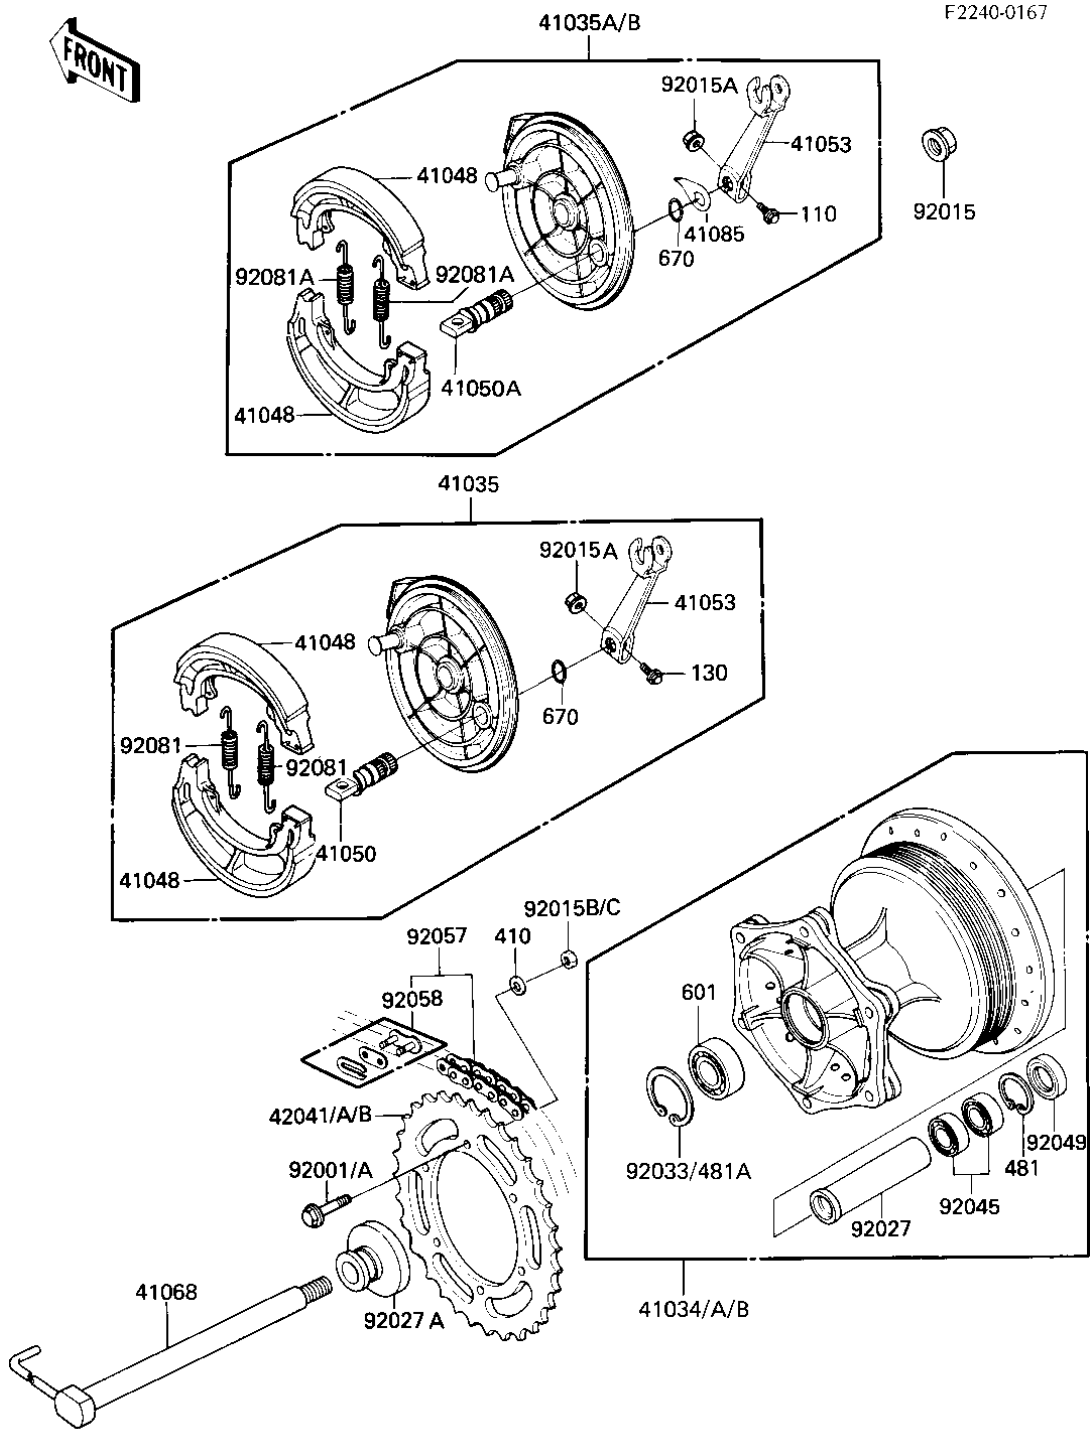

1983 KDX200 PARTS DIAGRAM

REAR HUB/BRAKE/CHAIN

1983 KDX200 PARTS LIST

REAR HUB/BRAKE/CHAIN

ITEM NAME	PART NUMBER	QUANTITY
DRUM-ASSY,RR (Ref # 41034)	41034-5002	1
PANEL-ASSY-BRAKE,RR (Ref # 41035)	41035-1094	1
PANEL-ASSY-BRAKE,RR (Ref # 41035B)	41035-1186	1
SHOE-BRAKE (Ref # 41048)	42019-013	1
CAM-BRAKE,REAR (Ref # 41050)	41050-1022	1
LEVER-BRAKE CAM,RR (Ref # 41053)	41053-1033	1
AXLE,RR (Ref # 41068)	41068-1074	1
SPROCKET-HUB,48T (Ref # 42041)	42041-1125	1
SPROCKET-HUB,49T (Ref # 42041B)	42041-1183	1
BOLT,FLANGED,8X35 (Ref # 92001A)	92001-1577	1
NUT,16M/M (Ref # 92015)	92015-1015	1
NUT-6MM (Ref # 92015A)	92015-1078	1
NUT,8MM (Ref # 92015B)	92015-1134	1
COLLAR,REAR DRUM,L=10 (Ref # 92027)	92027-1459	1
COLLAR,AXLE (Ref # 92027A)	92027-1531	1
BEARING-BALL (Ref # 92045)	92045-1053	1
SEAL-OIL,BJN22325 (Ref # 92049)	92049-1103	1
CHAIN,DRIVE,112L (Ref # 92057)	92057-1117	1
JOINT-CHAIN (Ref # 92058)	92058-1051	1
SPRING,BRAKE SHOE (Ref # 92081)	92081-1766	1
BOLT,FLANGED,6X30 (Ref # 130)	130G0630	1
WASHER PLAIN 8MM (Ref # 410)	410B0800	1
CIRCLIP 30MM (Ref # 481)	481J3000	1
CIRCLIP,42MM (Ref # 481A)	92033-1041	1
BEARING-BALL,#6004U (Ref # 601)	601B6004U	1
"O" RING,12MM (Ref # 670)	670B2012	1