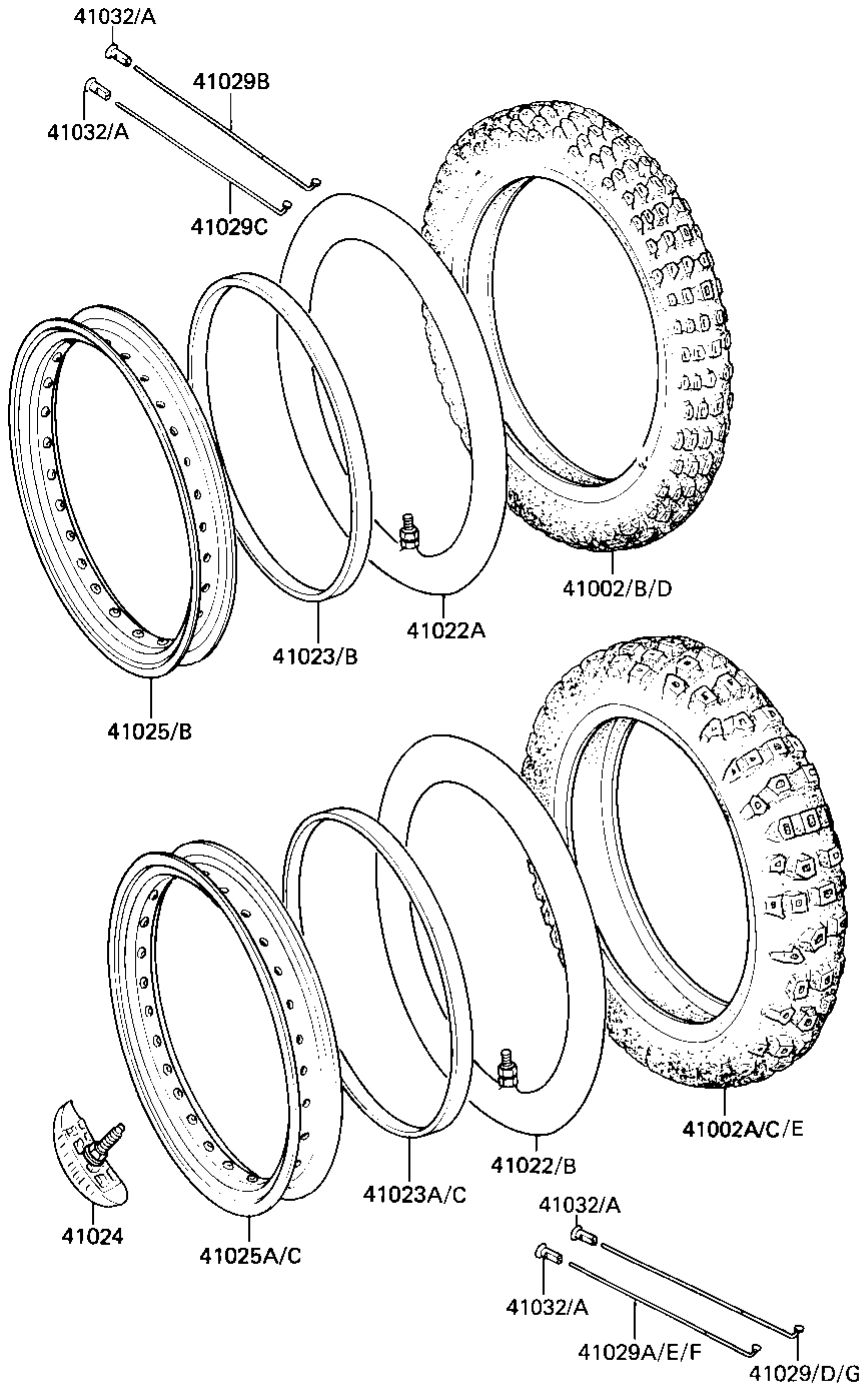

1985 KDX200 PARTS DIAGRAM

WHEELS/TIRES

F2210-0099

1985 KDX200 PARTS LIST

WHEELS/TIRES

ITEM NAME	PART NUMBER	QUANTITY
TIRE (Ref # 41002D)	41002-1517	1
TIRE (Ref # 41002E)	41002-1518	1
TUBE,2.75/3.70-21 (Ref # 41022A)	41022-1021	1
TUBE-TIRE,100/100-18((Ref # 41022B)	41022-1119	1
BAND-RIM (Ref # 41023C)	41023-1056	1
PROTECTOR,BEAD,1.85B (Ref # 41024)	41024-011	1
RIM,FR,1.60X21EFJ (Ref # 41025B)	41025-1080	1
RIM,RR,1.85X18 (Ref # 41025C)	41025-1118	1
SPOKE-INNER,FR,RH,226 (Ref # 41029B)	41029-1082	18
SPOKE-INNER,FR,LH,237 (Ref # 41029C)	41029-1083	18
SPOKE-INNER,RR,LH (Ref # 41029F)	41029-1123	18
SPOKE-INNER,RR,RH (Ref # 41029G)	41029-1124	18
NIPPLE-SPOKE (Ref # 41032A)	41032-1054	72