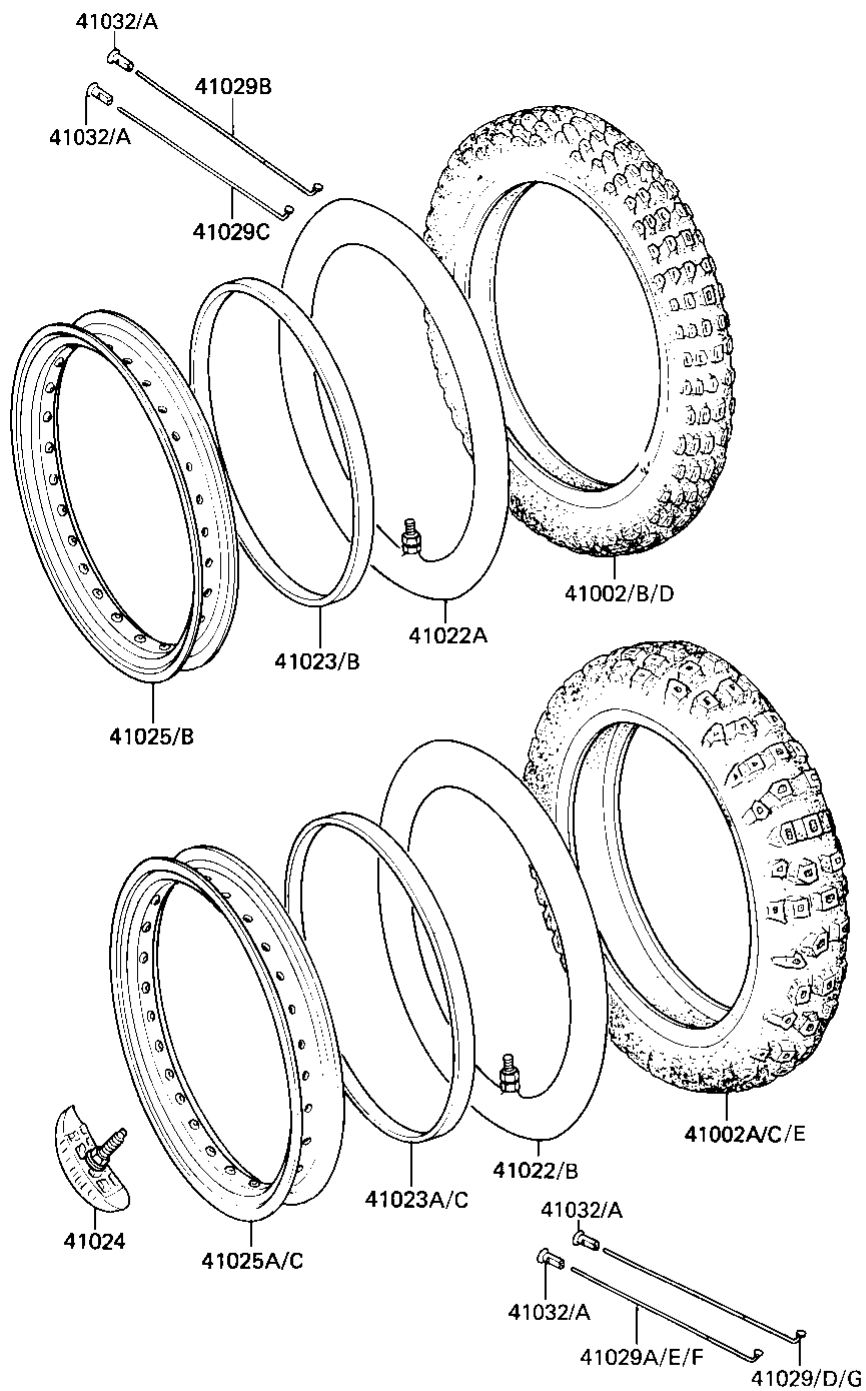

1983 KDX200 PARTS DIAGRAM

WHEELS/TIRES

F2210-0099

1983 KDX200 PARTS LIST

WHEELS/TIRES

ITEM NAME	PART NUMBER	QUANTITY
TIRE 300-21 K490 F (Ref # 41002)	41002-1312	1
TIRE 400-18 K490 R (Ref # 41002A)	41002-1313	1
TUBE 350/375/410-18 (Ref # 41022)	41022-031	1
TUBE,2.75/3.70-21 (Ref # 41022A)	41022-1021	1
BAND,RIM,3.00-21 (Ref # 41023)	41023-1001	1
BAND,RIM,4.00/5.10-18 (Ref # 41023A)	41023-1006	1
BAND-RIM (Ref # 41023B)	41023-1055	1
PROTECTOR,BEAD,1.85B (Ref # 41024)	41024-011	1
RIM,FR,1.60X21 (Ref # 41025)	41025-1075	1
RIM,RR,1.85X18 (Ref # 41025A)	41025-1076	1
SPOKE-INNER,RR,RH,195 (Ref # 41029)	41029-1080	1
SPOKE-INNER,RR,LH,201 (Ref # 41029A)	41029-1081	1
SPOKE-INNER,FR,RH,226 (Ref # 41029B)	41029-1082	1
SPOKE-INNER,FR,LH,237 (Ref # 41029C)	41029-1083	1
NIPPLE-SPOKE (Ref # 41032)	41032-1054	1