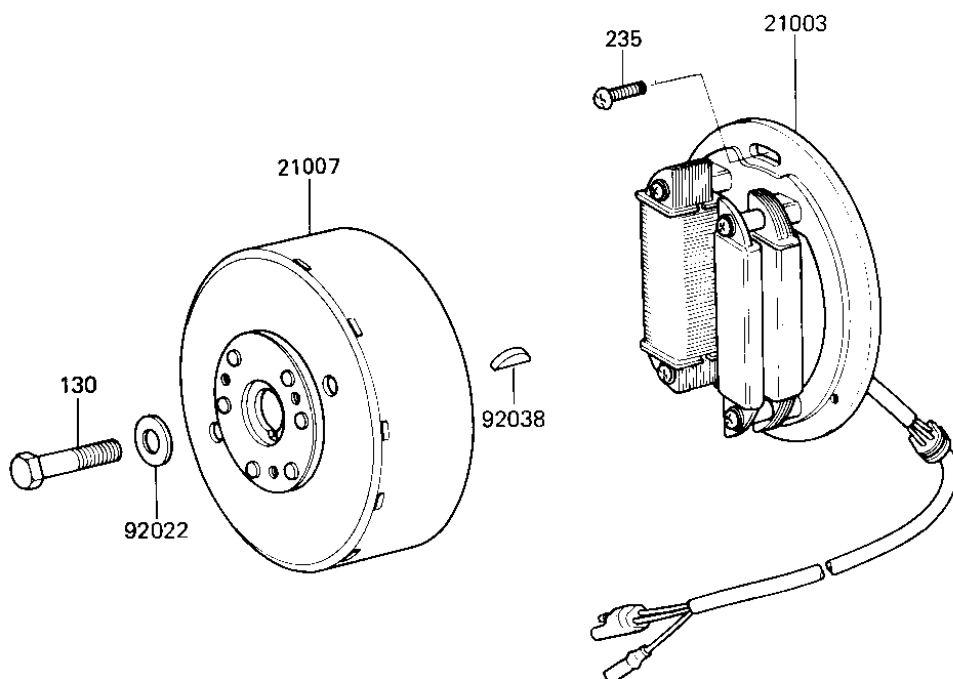

1983 KDX200 PARTS DIAGRAM

GENERATOR

E1810-0086

1983 KDX200 PARTS LIST

GENERATOR

ITEM NAME	PART NUMBER	QUANTITY
STATOR,MAGNETO (Ref # 21003)	21003-1077	1
ROTOR,MAGNETO (Ref # 21007)	21007-1064	1
WASHER,PLAIN,8MM (Ref # 92022)	92022-276	1
WOODRUFF KEY (Ref # 92038)	92038-001	1
BOLT-FLANGED (Ref # 130)	130P0835	1
SCREW-PAN-WP-CROS (Ref # 235)	235B0616	1