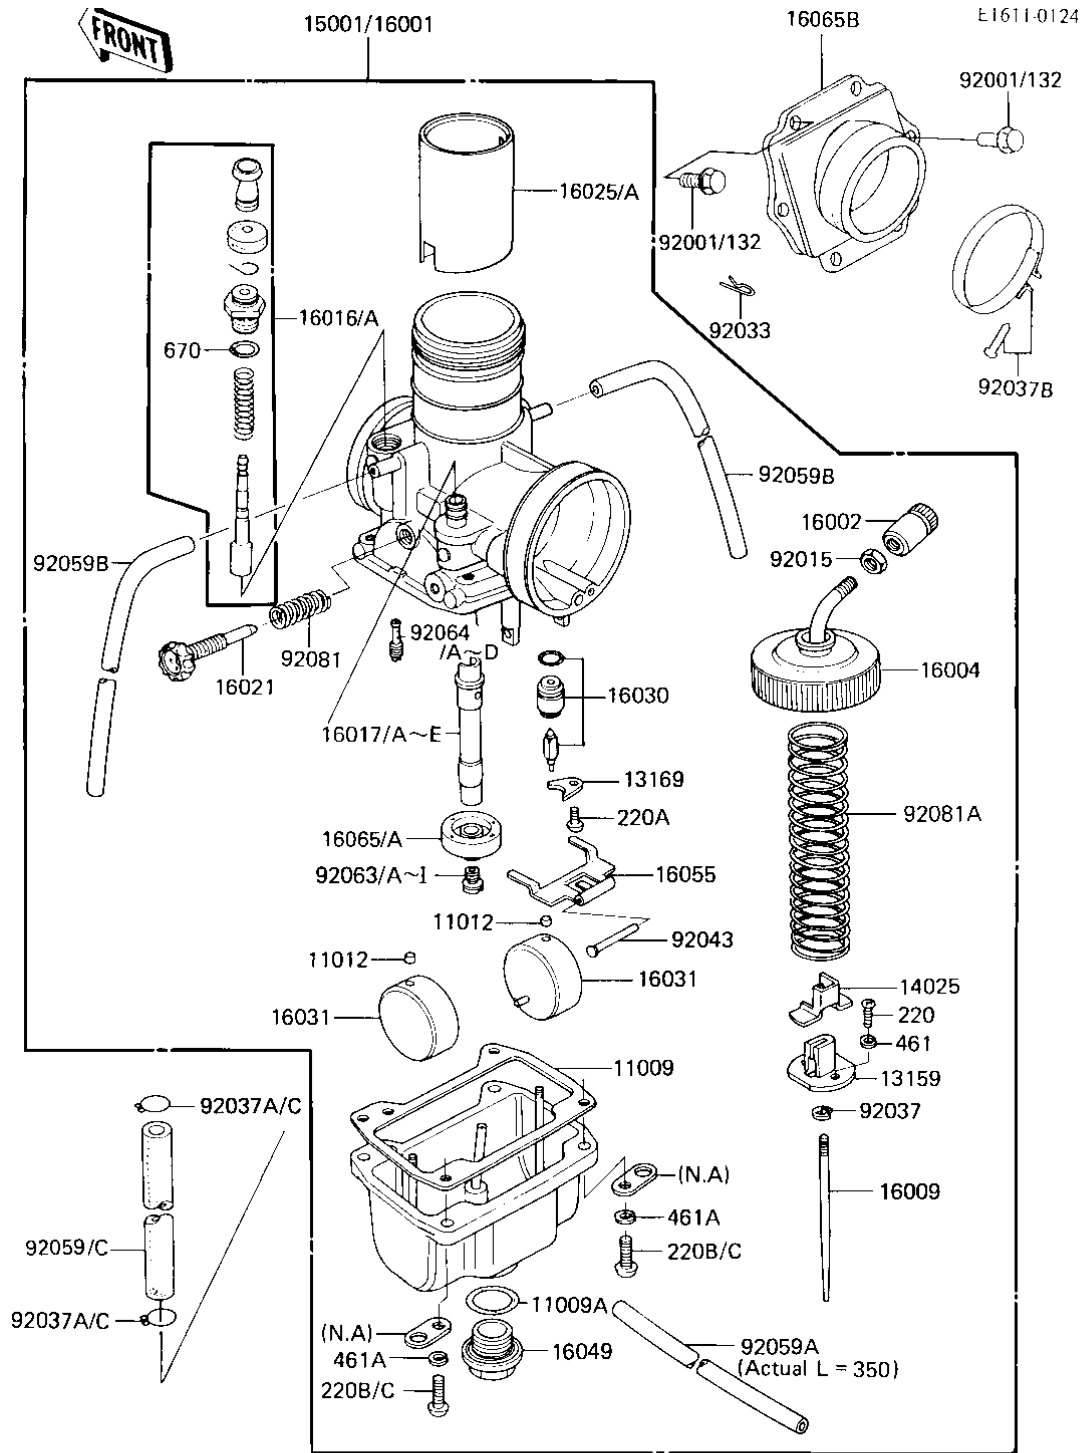

1985 KDX200 PARTS DIAGRAM

CARBURETOR (KDX200-A1/A2)

K

1985 KDX200 PARTS LIST

CARBURETOR (KDX200-A1/A2)

ITEM NAME	PART NUMBER	QUANTITY
GASKET,FLOAT CHAMBER (Ref # 11009)	11009-1275	1
GASKET-COVER (Ref # 11009A)	16038-009	1
CAP,FLOAT (Ref # 11012)	11012-1047	2
CONNECTOR,THROTTLE (Ref # 13159)	13159-1010	1
PLATE, LOCK (Ref # 13169)	13169-1190	1
COVER,THROTTLE,VALVE (Ref # 14025)	14025-1113	1
CARBURETOR (Ref # 16001)	16001-1793	1
ADJUSTER,CABLE (Ref # 16002)	16002-1006	1
CAP-CHAMBER,MIXING (Ref # 16004)	16004-1013	1
NEEDLE-JET,5FJ57 (Ref # 16009)	16009-1152	1
PLUNGER,STARTER (Ref # 16016)	16016-1026	1
JET-NEEDLE,R-6 (Ref # 16017)	16017-1106	1
SCREW,THROTTLE STOP (Ref # 16021)	16021-1034	1
VALVE-THROTTLE,CA3.0 (Ref # 16025)	16025-1082	1
VALVE-FLOAT,3.3 (Ref # 16030)	16030-1020	1
FLOAT (Ref # 16031)	16031-029	2
COVER,MAIN JET (Ref # 16049)	16049-006	1
ARM,FLOAT (Ref # 16055)	16055-009	1
HOLDER-CARBURETOR (Ref # 16065A)	16065-1052	1
HOLDER-CARBURETOR (Ref # 16065B)	16065-1070	1
BOLT-FLANGED-SMALL (Ref # 92001)	132G0620	6
NUT CABLE ADJUST LOCK (Ref # 92015)	16003-004	1
CIRCLIP (Ref # 92033)	92036-018	1
CIRCLIP (Ref # 92037)	16008-010	1
CLAMP,CARB CONECT HOS (Ref # 92037A)	92037-056	2
CLAMP,CARBURETOR HOLD (Ref # 92037B)	92037-1313	1
PIN,FLOAT (Ref # 92043)	16032-008	1
HOSE,FUEL,6.50X11.50 (Ref # 92059)	92059-1026	1
TUBE,3.5X6.5X350 (Ref # 92059A)	92059-1211	1