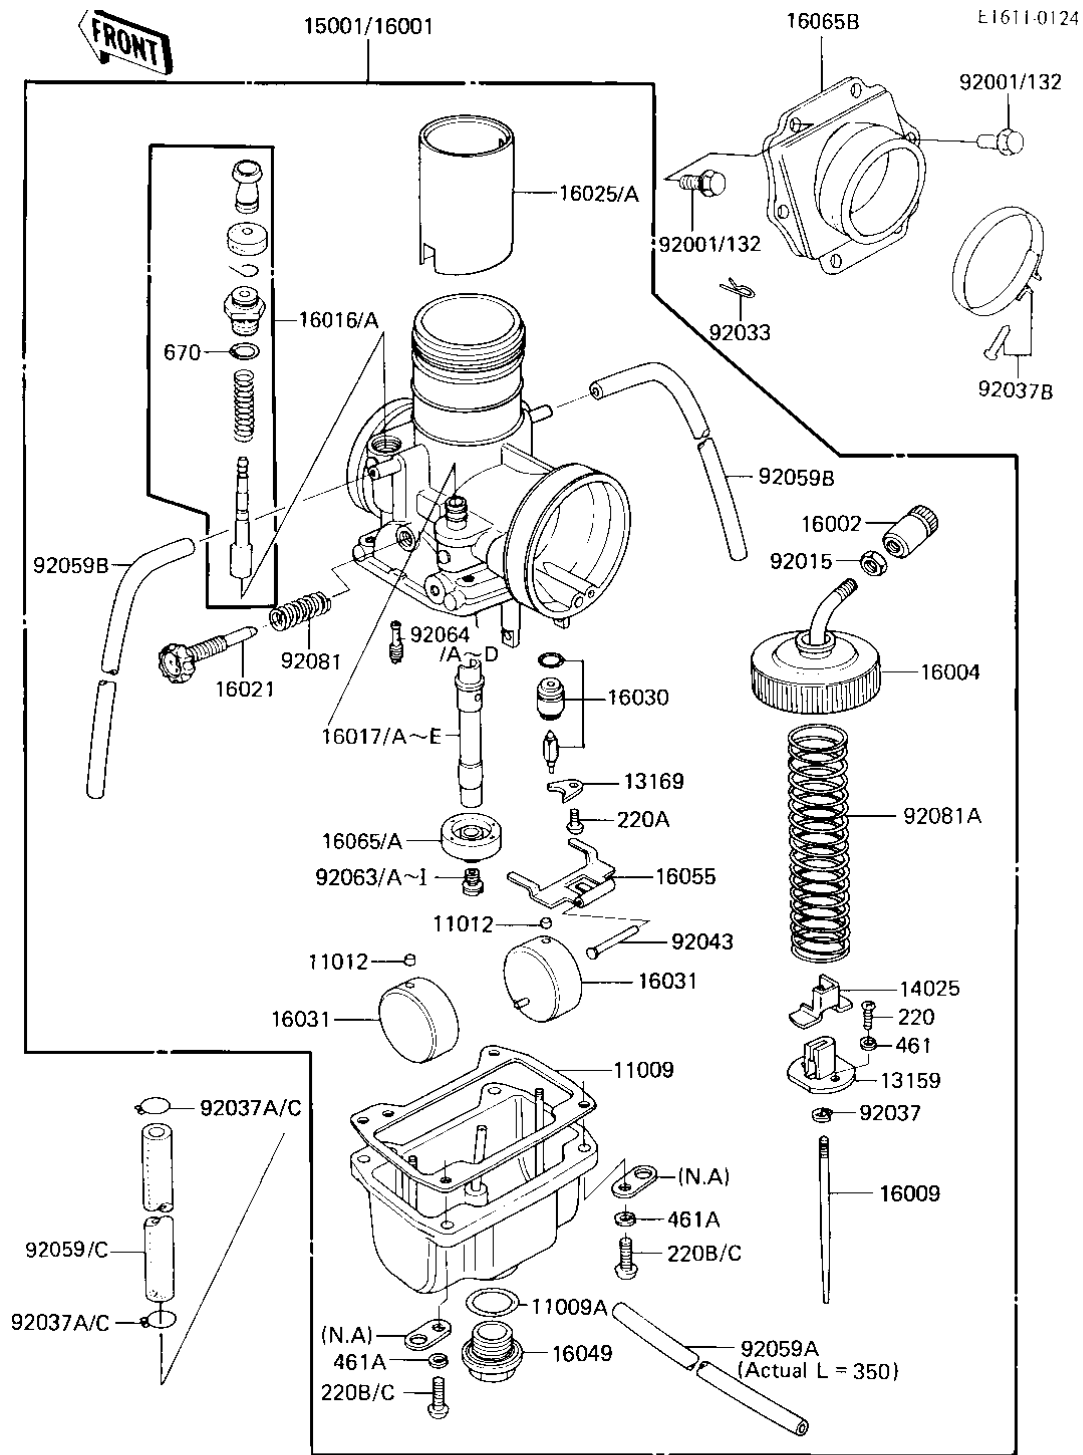

1983 KDX200 PARTS DIAGRAM

CARBURETOR (KDX200-A1/A2)

K